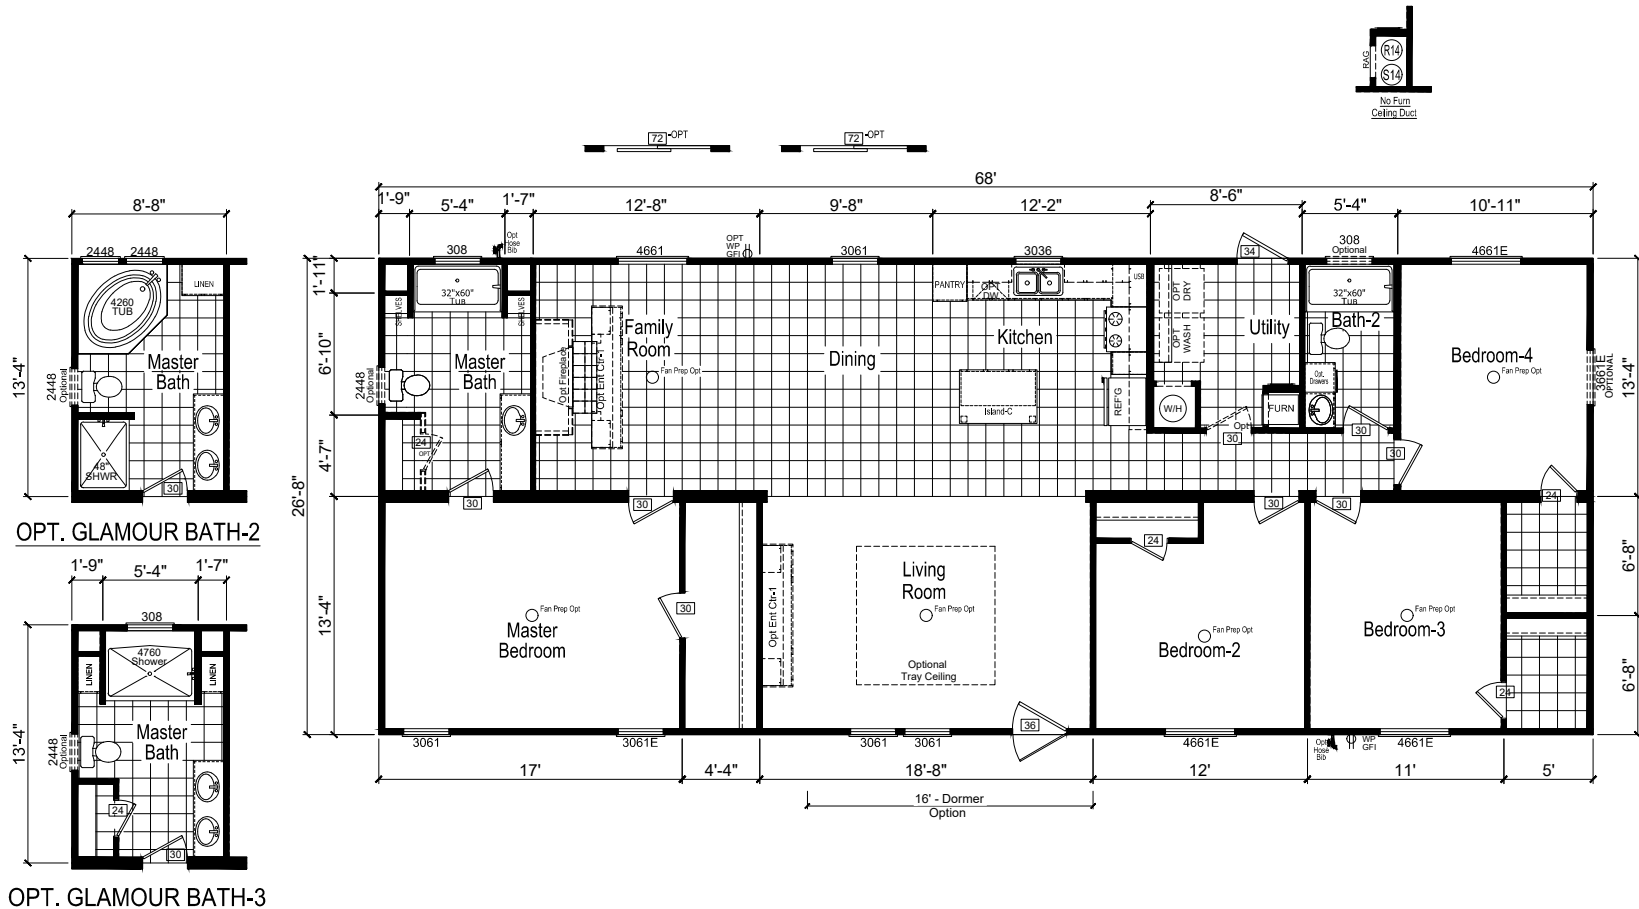

Apopka

Riverview Series

1,814 SQ. FT. (Approximate) 4 Bedroom, 2 Bath

Last Updated: 10-12-23

CHAMPION HOMES CENTER
1915A SE SR100
Lake City, Florida 32025

FactoryHomeSale.com | 1-800-965-3052

IMPORTANT: Champion Homes reserves the right to modify, cancel or substitute products or features of this event at any time without prior notice or obligation. Pictures and other promotional materials are representative and may depict or contain floor plans, square footages, elevations, options, upgrades, extra design features, decorations, floor coverings, specialty light fixtures, custom paint and wall coverings, window treatments, landscaping, sound and alarm systems, furnishings, appliances, and other designer/decorator features and amenities that are not included as part of the home and/or may not be available at all locations. Home, pricing and community information is subject to change, and homes to prior sale, at any time without notice or obligation. ©2020 Alta Cima Corp. All rights reserved.