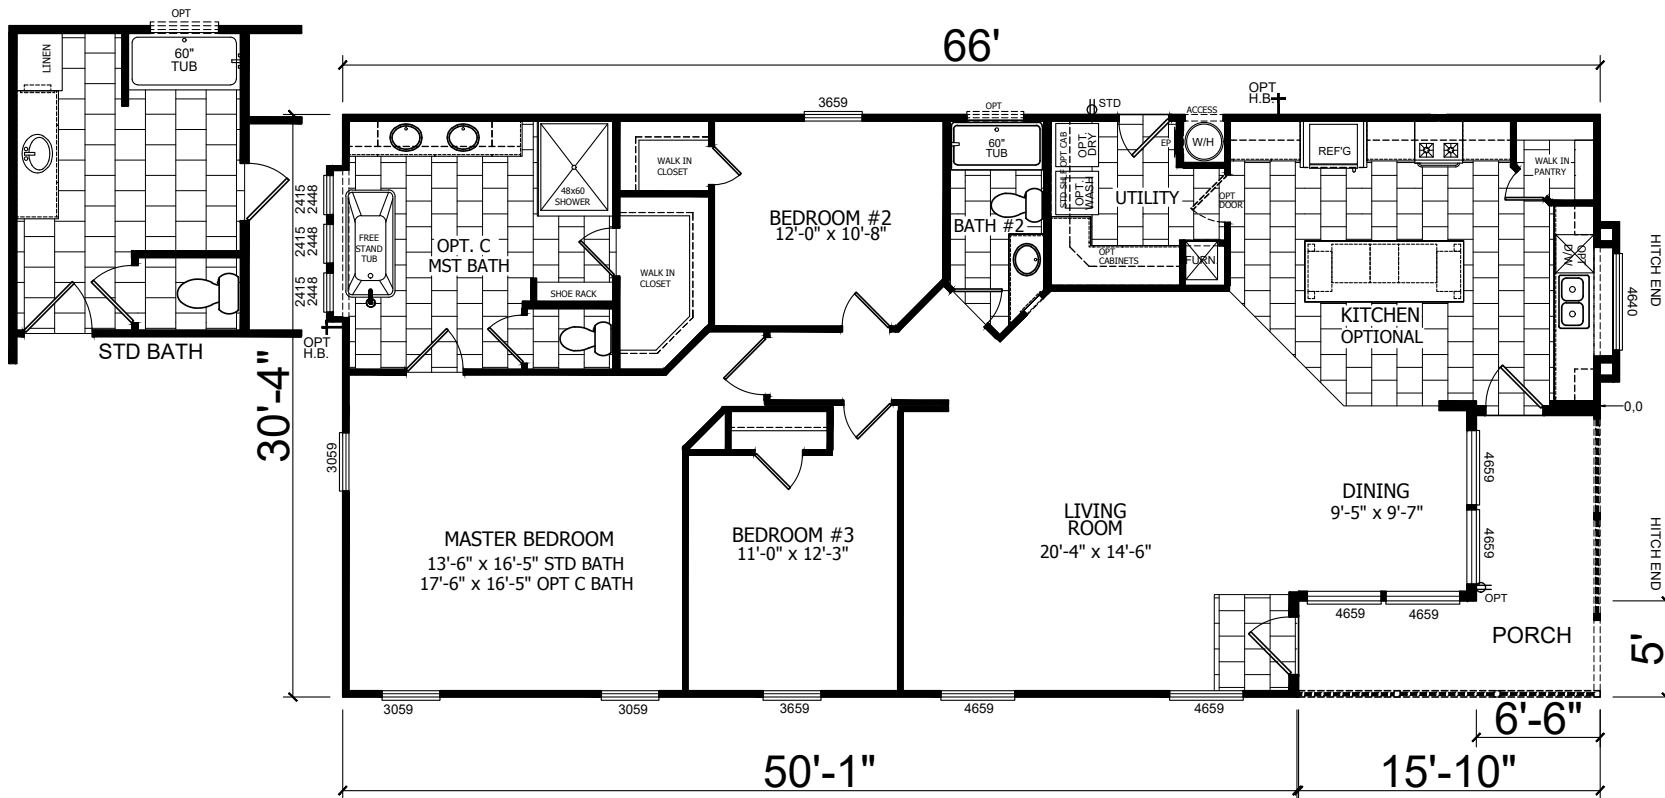

Woodley

American Freedom Series

2,017 SQ. FT. (Approximate) 3 Bedroom, 2 Bath

Last Updated: 11-4-20

FACTORY SELECT HOMES

4455 N. Stockton Hill Rd.
Kingman, AZ 86409

FactorySelectMH.com | 1-800-965-3641

IMPORTANT: Alta Cima Corp reserves the right to modify, cancel or substitute products or features of this event at any time without prior notice or obligation. Pictures and other promotional materials are representative and may depict or contain floor plans, square footages, elevations, options, upgrades, extra design features, decorations, floor coverings, specialty light fixtures, custom paint and wall coverings, window treatments, landscaping, sound and alarm systems, furnishings, appliances, and other designer/decorator features and amenities that are not included as part of the home and/or may not be available at all locations. Home, pricing and community information is subject to change, and homes to prior sale, at any time without notice or obligation. ©2020 Alta Cima Corp. All rights reserved.