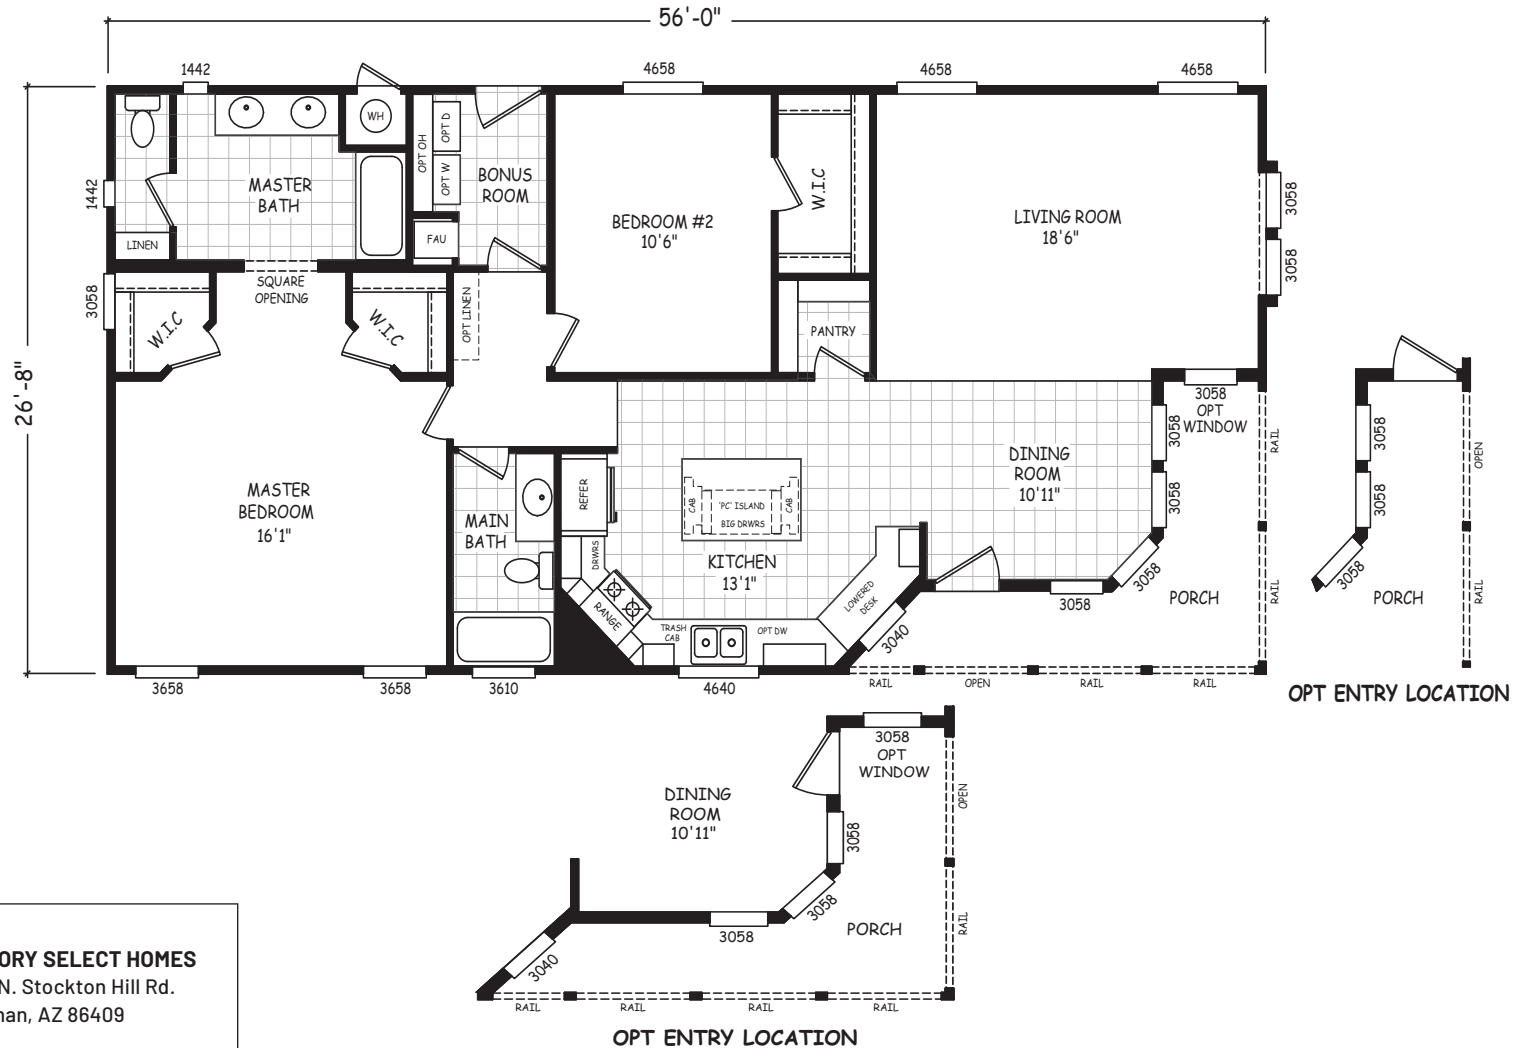

Westmore

Sedona Ridge Series

1,493 SQ. FT. (Approximate) 2 Bedroom, 2 Bath

Last Updated: 12-15-20

FACTORY SELECT HOMES
 4455 N. Stockton Hill Rd.
 Kingman, AZ 86409

FactorySelectMH.com | 1-800-965-3641

IMPORTANT: Alta Cima Corp reserves the right to modify, cancel or substitute products or features of this event at any time without prior notice or obligation. Pictures and other promotional materials are representative and may depict or contain floor plans, square footages, elevations, options, upgrades, extra design features, decorations, floor coverings, specialty light fixtures, custom paint and wall coverings, window treatments, landscaping, sound and alarm systems, furnishings, appliances, and other designer/decorator features and amenities that are not included as part of the home and/or may not be available at all locations. Home, pricing and community information is subject to change, and homes to prior sale, at any time without notice or obligation. ©2020 Alta Cima Corp. All rights reserved.