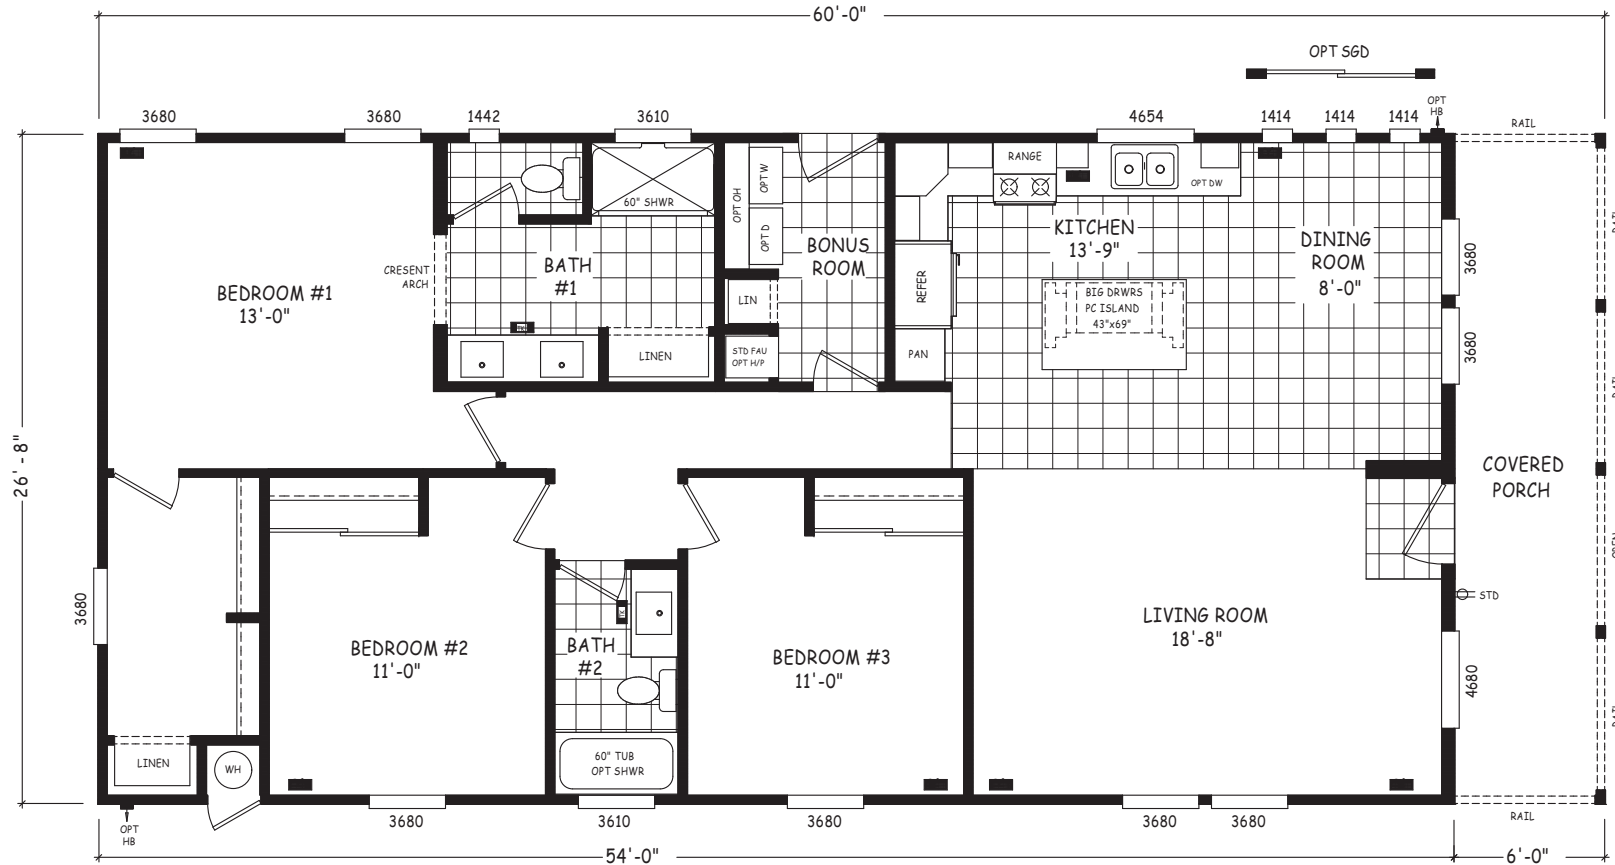

Walden

Pinnacle Series

1,600 SQ. FT. (Approximate) 3 Bedroom, 2 Bath

Last Updated: 8-22-22

FACTORY SELECT HOMES

4455 N. Stockton Hill Rd.
Kingman, AZ 86409

FactorySelectMH.com | 1-800-965-3641

IMPORTANT: Alta Cima Corp reserves the right to modify, cancel or substitute products or features of this event at any time without prior notice or obligation. Pictures and other promotional materials are representative and may depict or contain floor plans, square footages, elevations, options, upgrades, extra design features, decorations, floor coverings, specialty light fixtures, custom paint and wall coverings, window treatments, landscaping, sound and alarm systems, furnishings, appliances, and other designer/decorator features and amenities that are not included as part of the home and/or may not be available at all locations. Home, pricing and community information is subject to change, and homes to prior sale, at any time without notice or obligation. ©2020 Alta Cima Corp. All rights reserved.