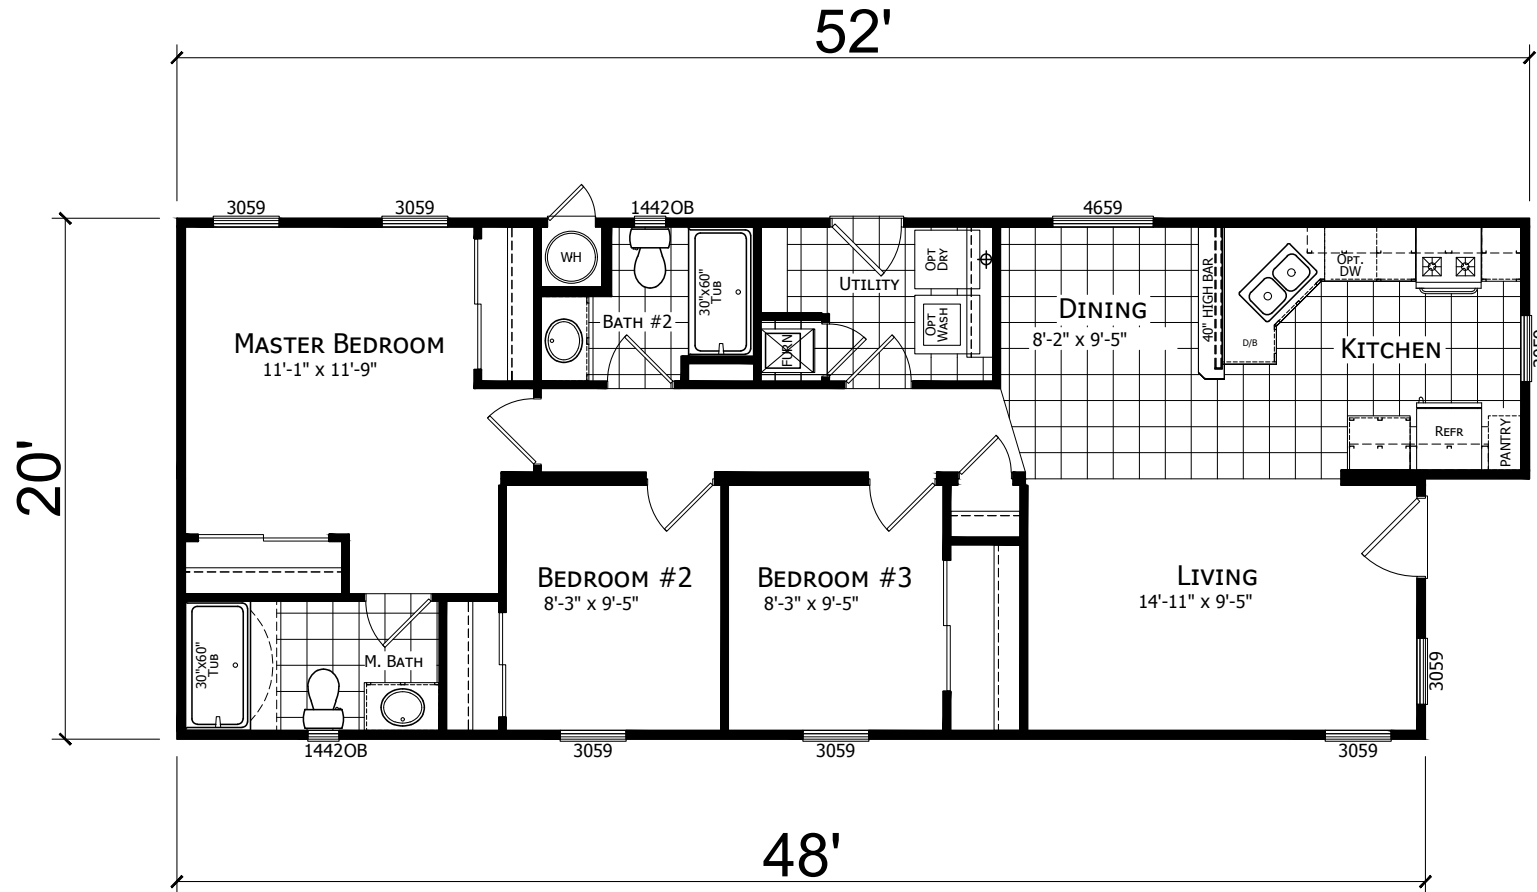

# Vista Verde

Creekside Manor Series

1,000 SQ. FT. (Approximate) 3 Bedrooms, 2 Baths

Last Updated: 10-13-20

FACTORY SELECT HOMES  
4455 N. Stockton Hill Rd.  
Kingman, AZ 86409

FactorySelectMH.com | 1-800-965-3641