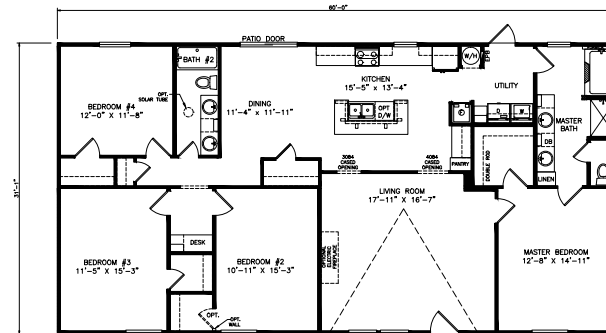

# Viscaya

Heritage Series - Multi Section

1,865 SQ. FT. (Approximate) 3 Bedrooms, 2 Baths

Last Updated: 6-29-21

**FACTORY SELECT HOMES**  
 4455 N. Stockton Hill Rd.  
 Kingman, AZ 86409

**FactorySelectMH.com | 1-800-965-3641**