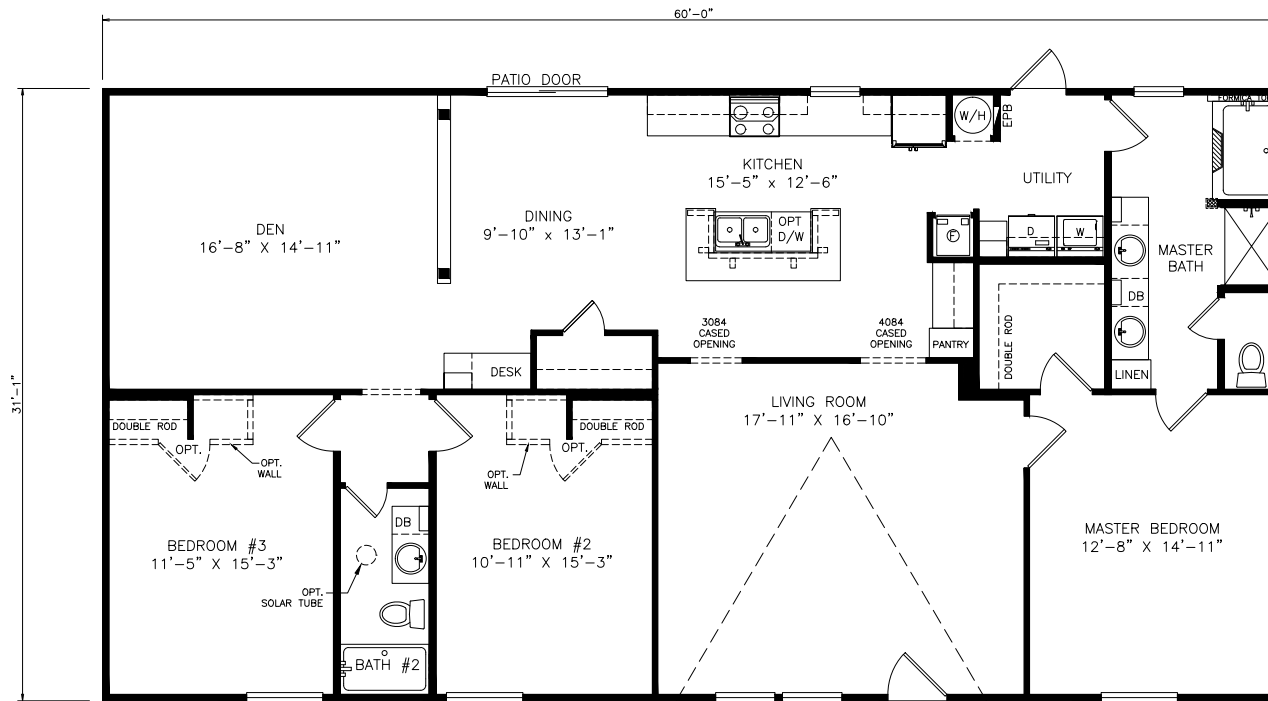

# Viscaya

Heritage Series - Multi Section

1,865 SQ. FT. (Approximate) 3 Bedrooms, 2 Baths

Last Updated: 6-29-21

**FACTORY SELECT HOMES**  
 4455 N. Stockton Hill Rd.  
 Kingman, AZ 86409

**FactorySelectMH.com | 1-800-965-3641**