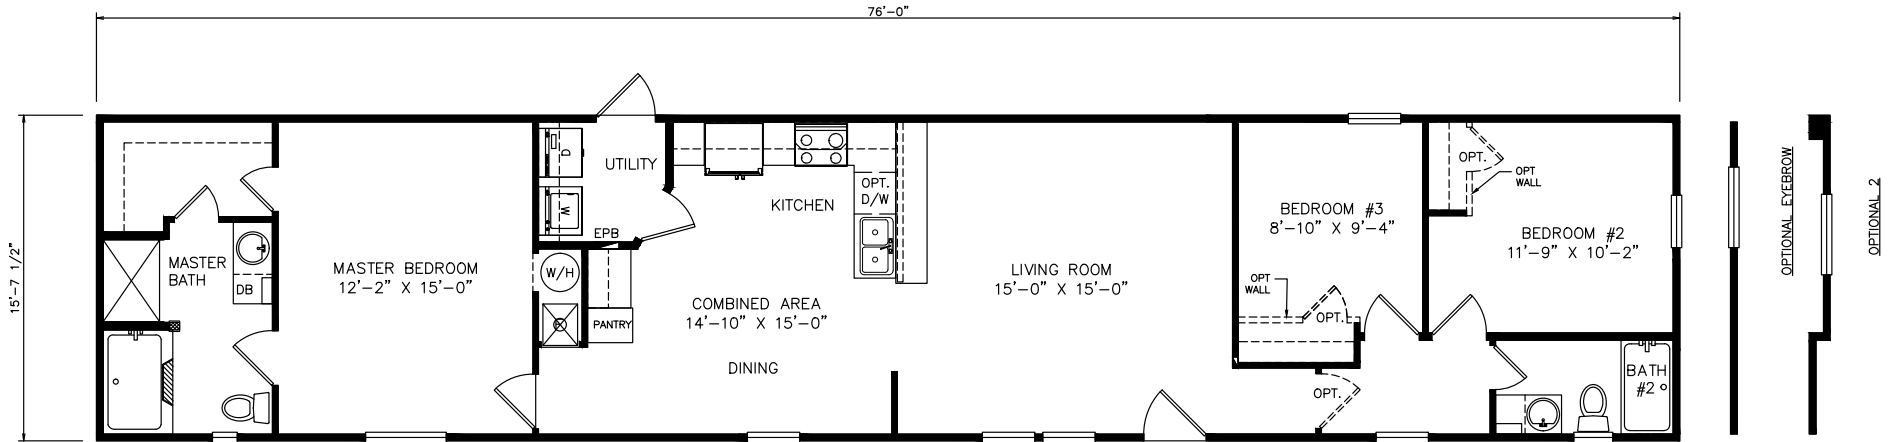

Vern

Heritage Series - Single Section

1,193 SQ. FT. (Approximate) 3 Bedrooms, 2 Baths

Last Updated: 6-28-21

FACTORY SELECT HOMES

4455 N. Stockton Hill Rd.
Kingman, AZ 86409

FactorySelectMH.com | 1-800-965-3641