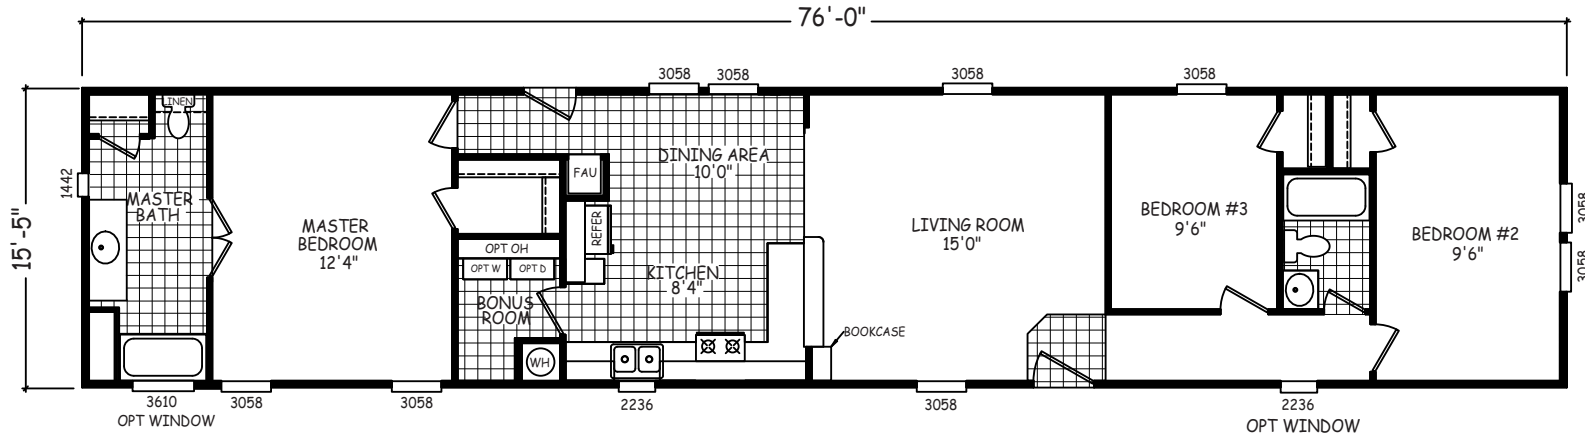

Verdugo

GS Series

1,172 SQ. FT. (Approximate) 3 Bedrooms, 2 Baths

Last Updated: 12-15-20

FACTORY SELECT HOMES
 4455 N. Stockton Hill Rd.
 Kingman, AZ 86409

FactorySelectMH.com | 1-800-965-3641

IMPORTANT: Alta Cima Corp reserves the right to modify, cancel or substitute products or features of this event at any time without prior notice or obligation. Pictures and other promotional materials are representative and may depict or contain floor plans, square footages, elevations, options, upgrades, extra design features, decorations, floor coverings, specialty light fixtures, custom paint and wall coverings, window treatments, landscaping, sound and alarm systems, furnishings, appliances, and other designer/decorator features and amenities that are not included as part of the home and/or may not be available at all locations. Home, pricing and community information is subject to change, and homes to prior sale, at any time without notice or obligation. ©2020 Alta Cima Corp. All rights reserved.