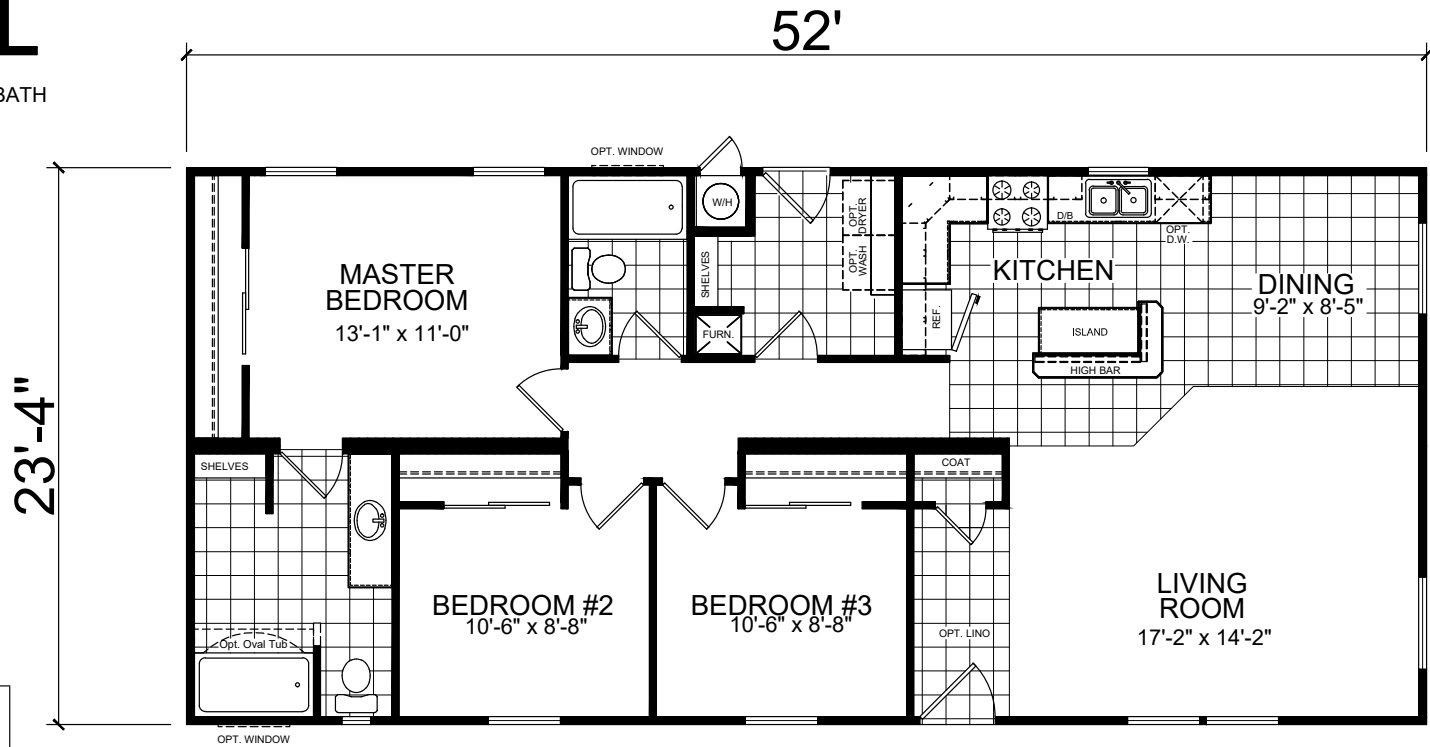

# Verano

Creekside Manor Series

1,213 SQ. FT. (Approximate) 3 Bedrooms, 2 Baths

Last Updated: 10-13-20

FACTORY SELECT HOMES  
4455 N. Stockton Hill Rd.  
Kingman, AZ 86409

FactorySelectMH.com | 1-800-965-3641