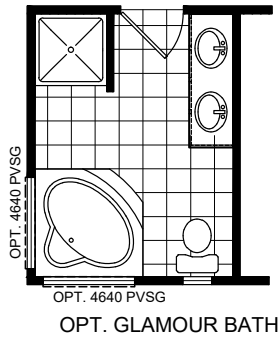

# Verano

Creekside Manor Series

1,213 SQ. FT. (Approximate) 3 Bedrooms, 2 Baths

Last Updated: 10-13-20

FACTORY SELECT HOMES  
4455 N. Stockton Hill Rd.  
Kingman, AZ 86409

FactorySelectMH.com | 1-800-965-3641