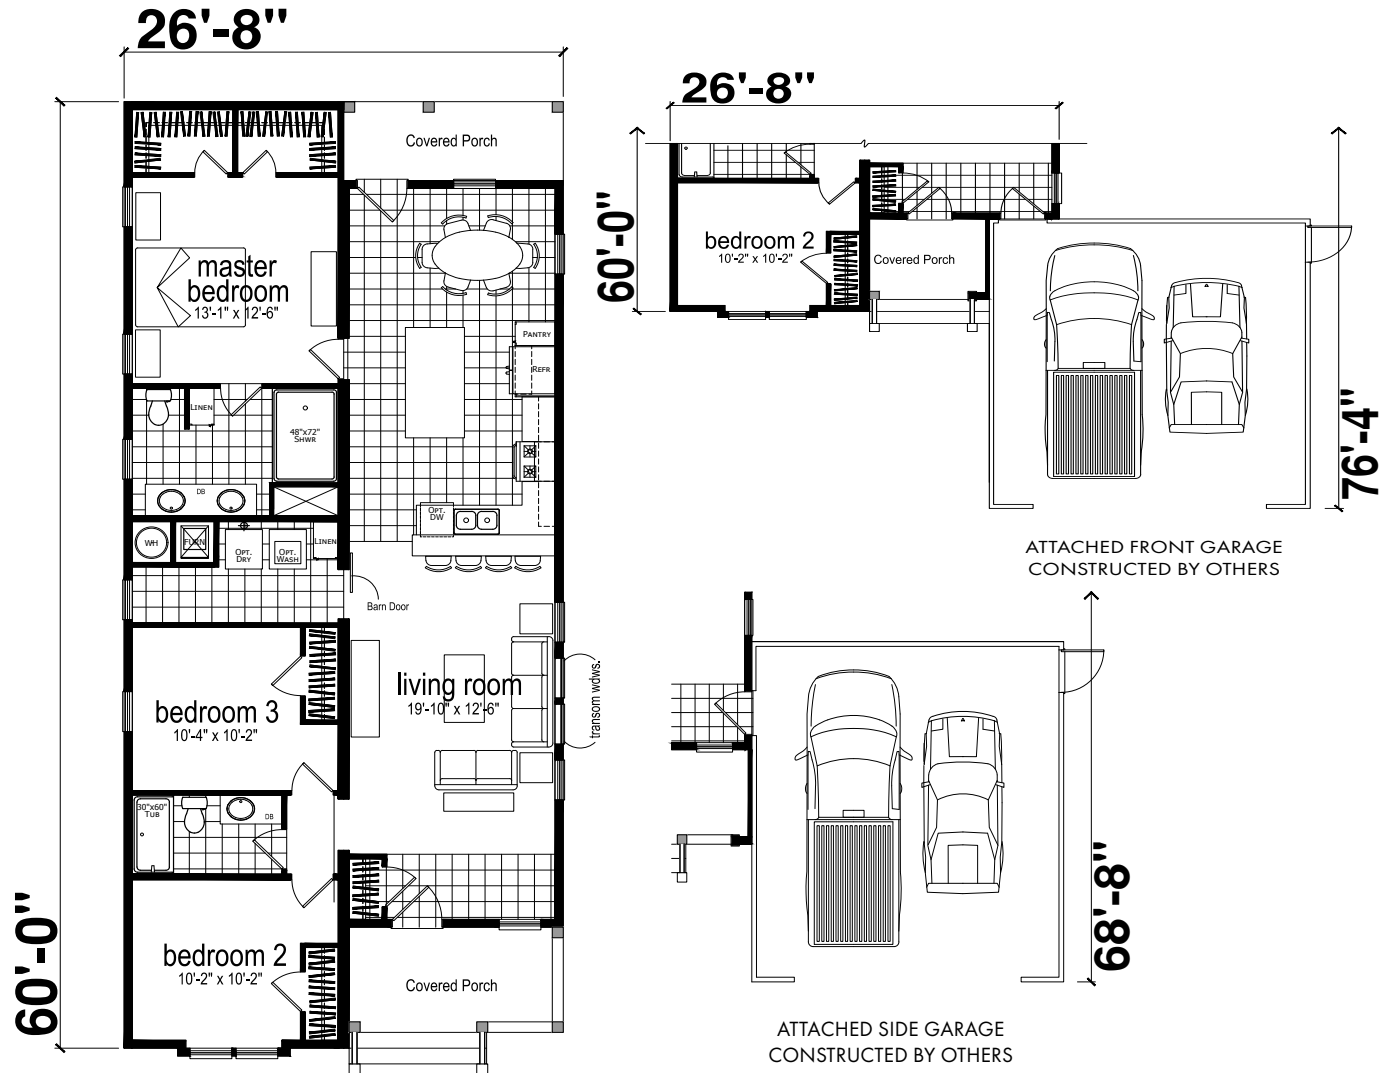

# Tumwater

Genesis Series

1,435 SQ. FT. (Approximate) 3 Bedroom, 2 Bath

Last Updated: 11-6-20

**FACTORY SELECT HOMES**  
 4455 N. Stockton Hill Rd.  
 Kingman, AZ 86409

**FactorySelectMH.com | 1-800-965-3641**