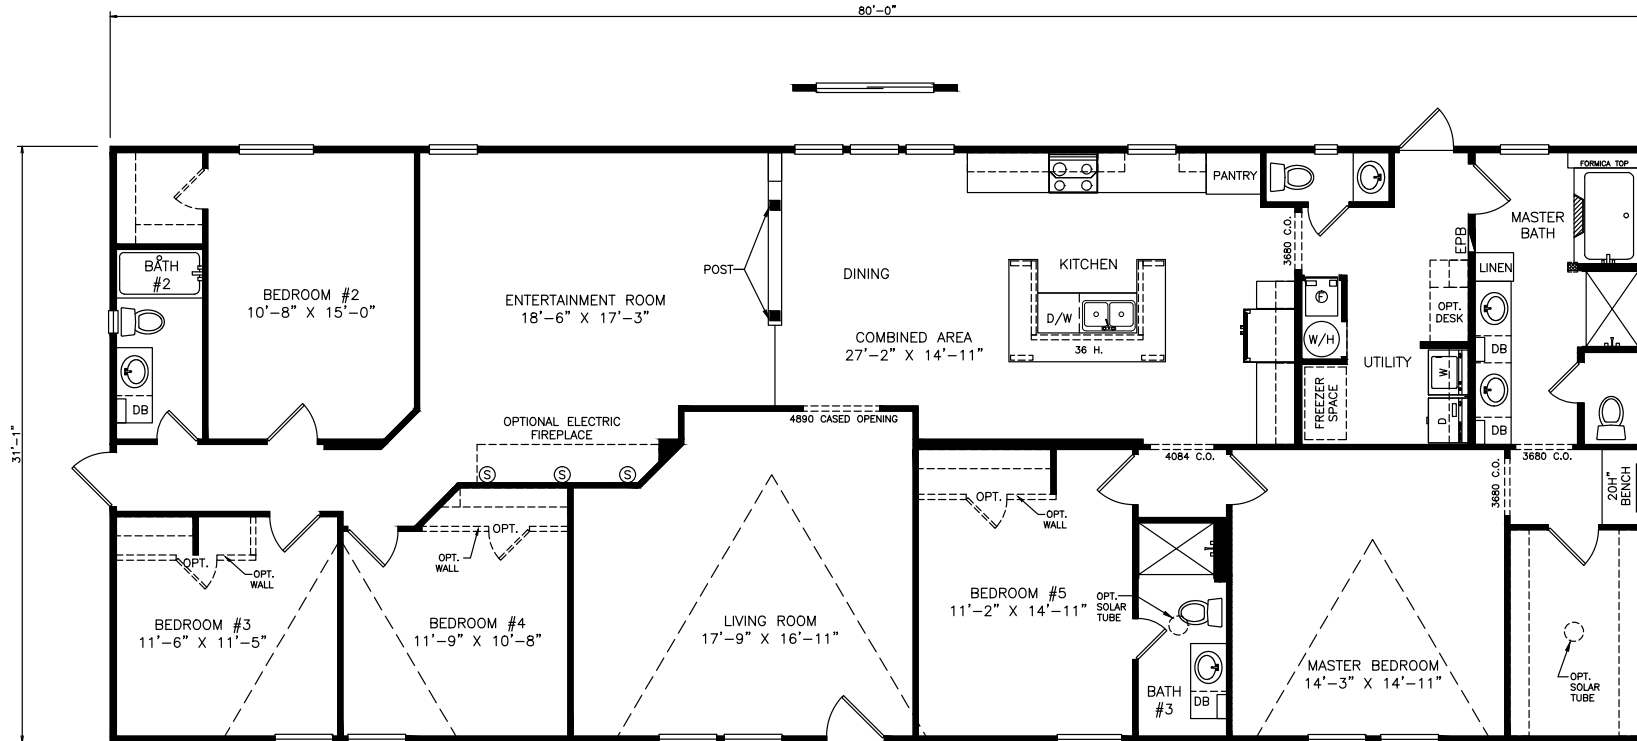

Tremont

Heritage Series - Multi Section

2,494 SQ. FT. (Approximate) 5 Bedrooms, 3.5 Baths

Last Updated: 6-29-21

FACTORY SELECT HOMES
4455 N. Stockton Hill Rd.
Kingman, AZ 86409

FactorySelectMH.com | 1-800-965-3641