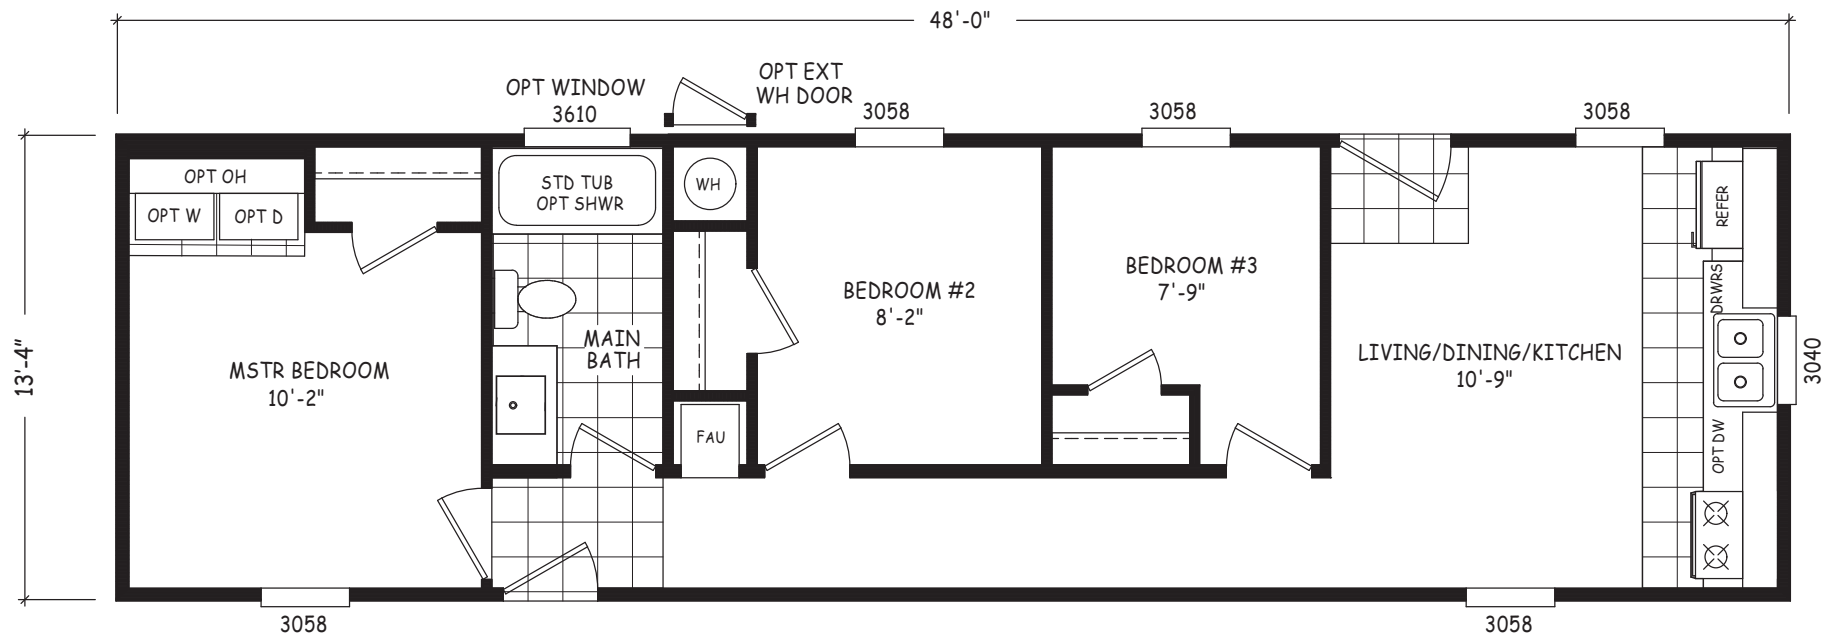

# Thrifty 3

GS Series

640 SQ. FT. (Approximate) 3 Bedrooms, 1 Bath

Last Updated: 12-15-20