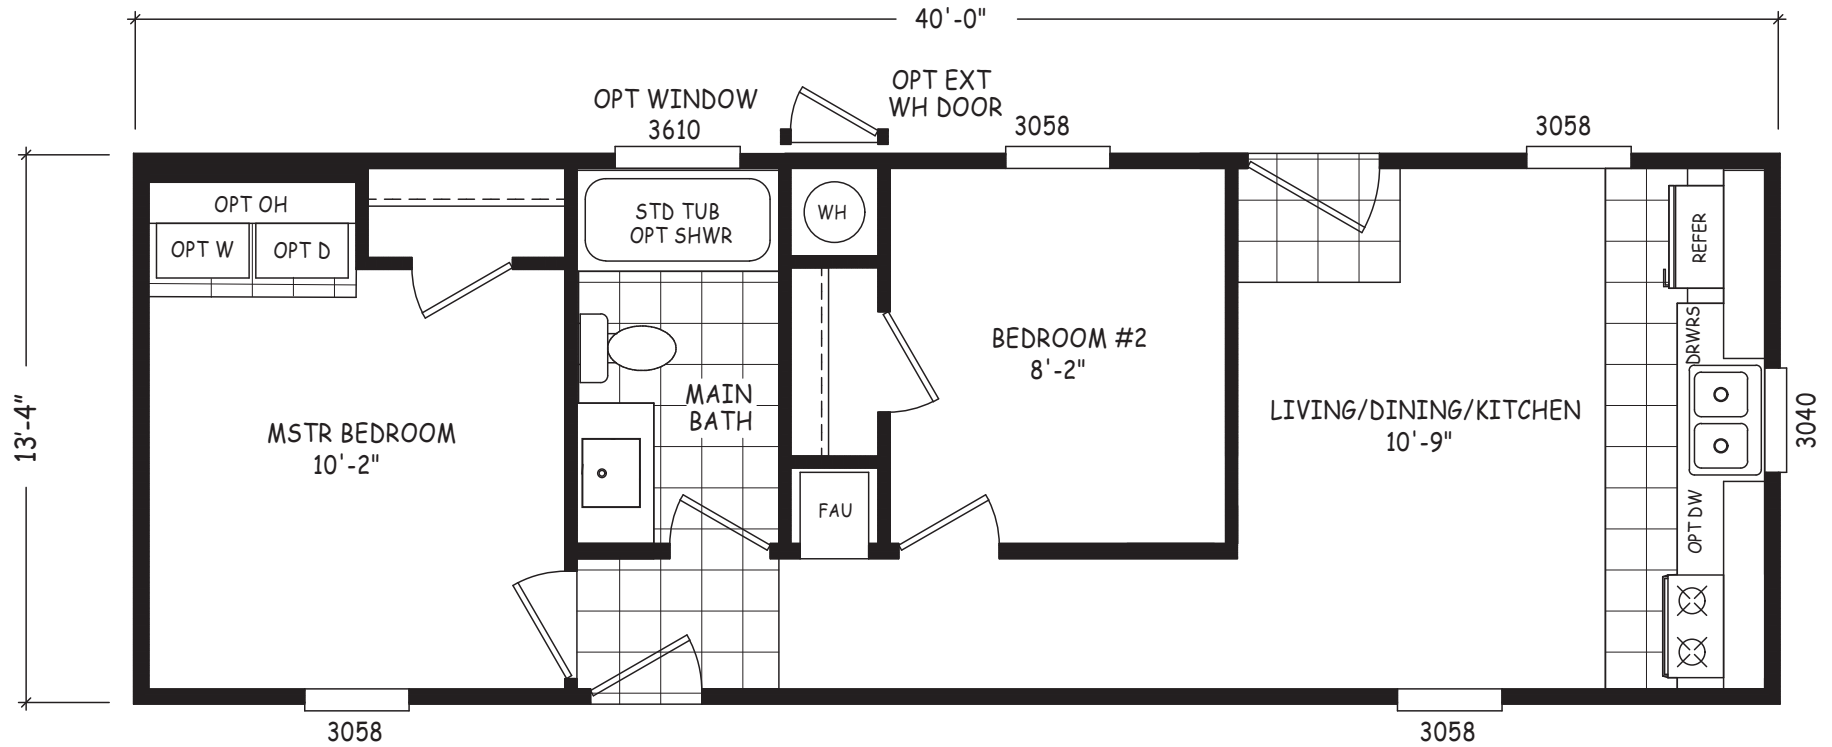

Thrifty 2

GS Series

533 SQ. FT. (Approximate) 2 Bedrooms, 1 Bath

Last Updated: 12-15-20

FACTORY SELECT HOMES

4455 N. Stockton Hill Rd.
Kingman, AZ 86409

FactorySelectMH.com | 1-800-965-3641

IMPORTANT: Alta Cima Corp reserves the right to modify, cancel or substitute products or features of this event at any time without prior notice or obligation. Pictures and other promotional materials are representative and may depict or contain floor plans, square footages, elevations, options, upgrades, extra design features, decorations, floor coverings, specialty light fixtures, custom paint and wall coverings, window treatments, landscaping, sound and alarm systems, furnishings, appliances, and other designer/decorator features and amenities that are not included as part of the home and/or may not be available at all locations. Home, pricing and community information is subject to change, and homes to prior sale, at any time without notice or obligation. ©2020 Alta Cima Corp. All rights reserved.