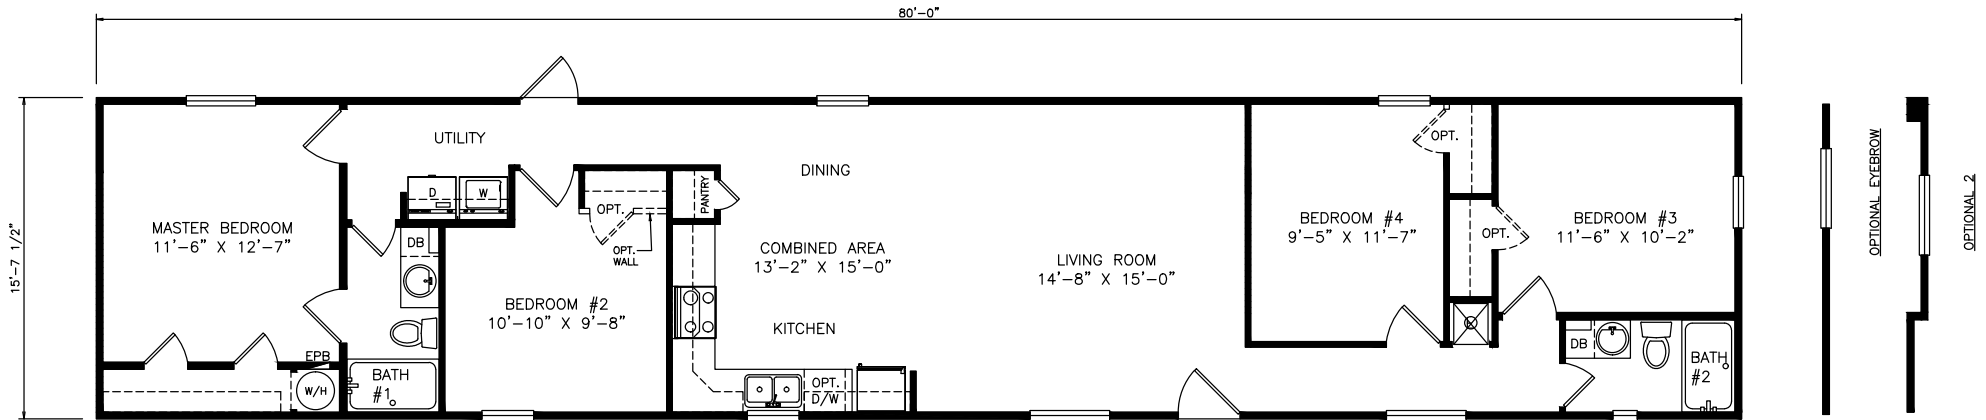

# Terra

Classic Series - Single Section

1,256 SQ. FT. (Approximate) 4 Bedrooms, 2 Baths

Last Updated: 6-24-21