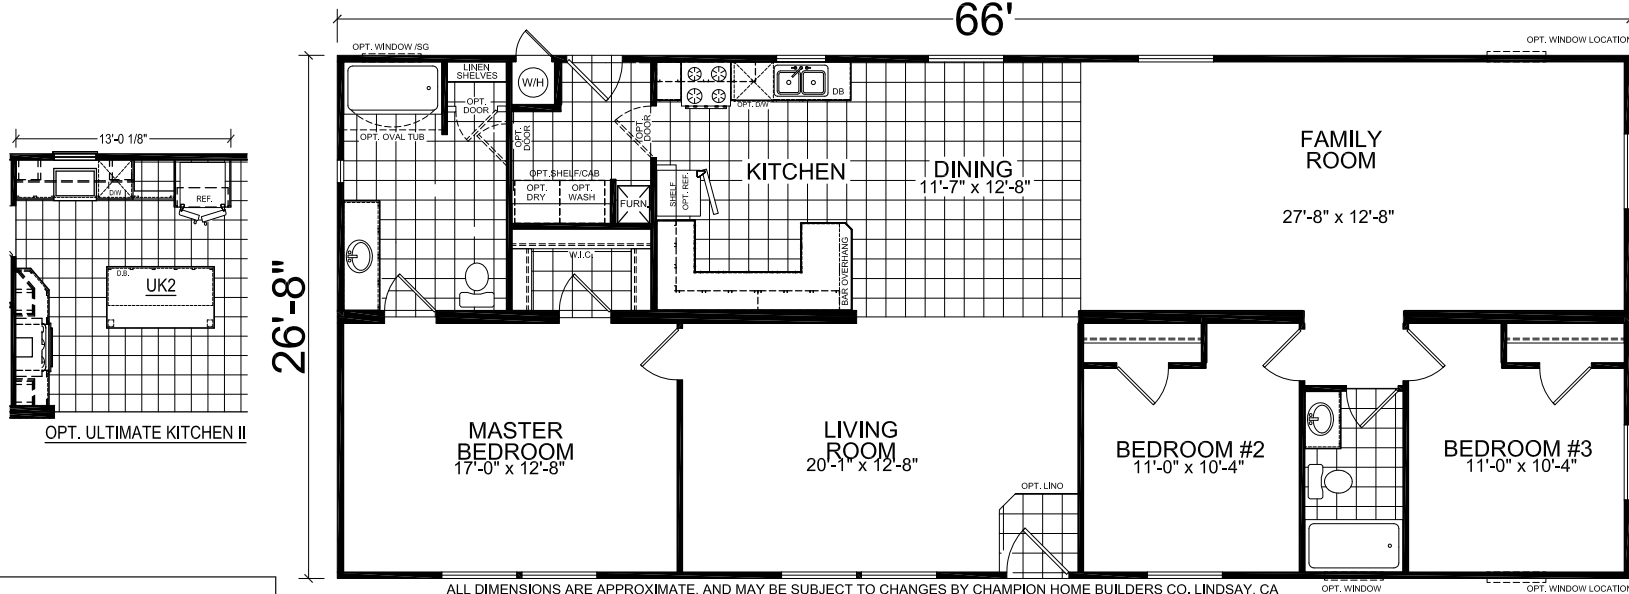

Tanglewood

Creekside Manor Series

1,760 SQ. FT. (Approximate) 3 Bedrooms, 2 Baths

Last Updated: 10-14-20

OPT. GLAMOUR BATH

ALL DIMENSIONS ARE APPROXIMATE, AND MAY BE SUBJECT TO CHANGES BY CHAMPION HOME BUILDERS CO. LINDSAY, CA