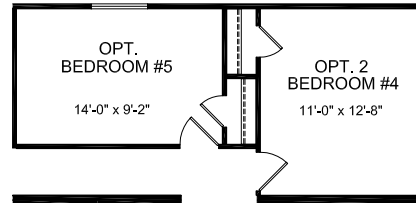

Tanglewood

Creekside Manor Series

1,760 SQ. FT. (Approximate) 3 Bedrooms, 2 Baths

Last Updated: 10-14-20

OPT. GLAMOUR BATH

ALL DIMENSIONS ARE APPROXIMATE, AND MAY BE SUBJECT TO CHANGES BY CHAMPION HOME BUILDERS CO. LINDSAY, CA