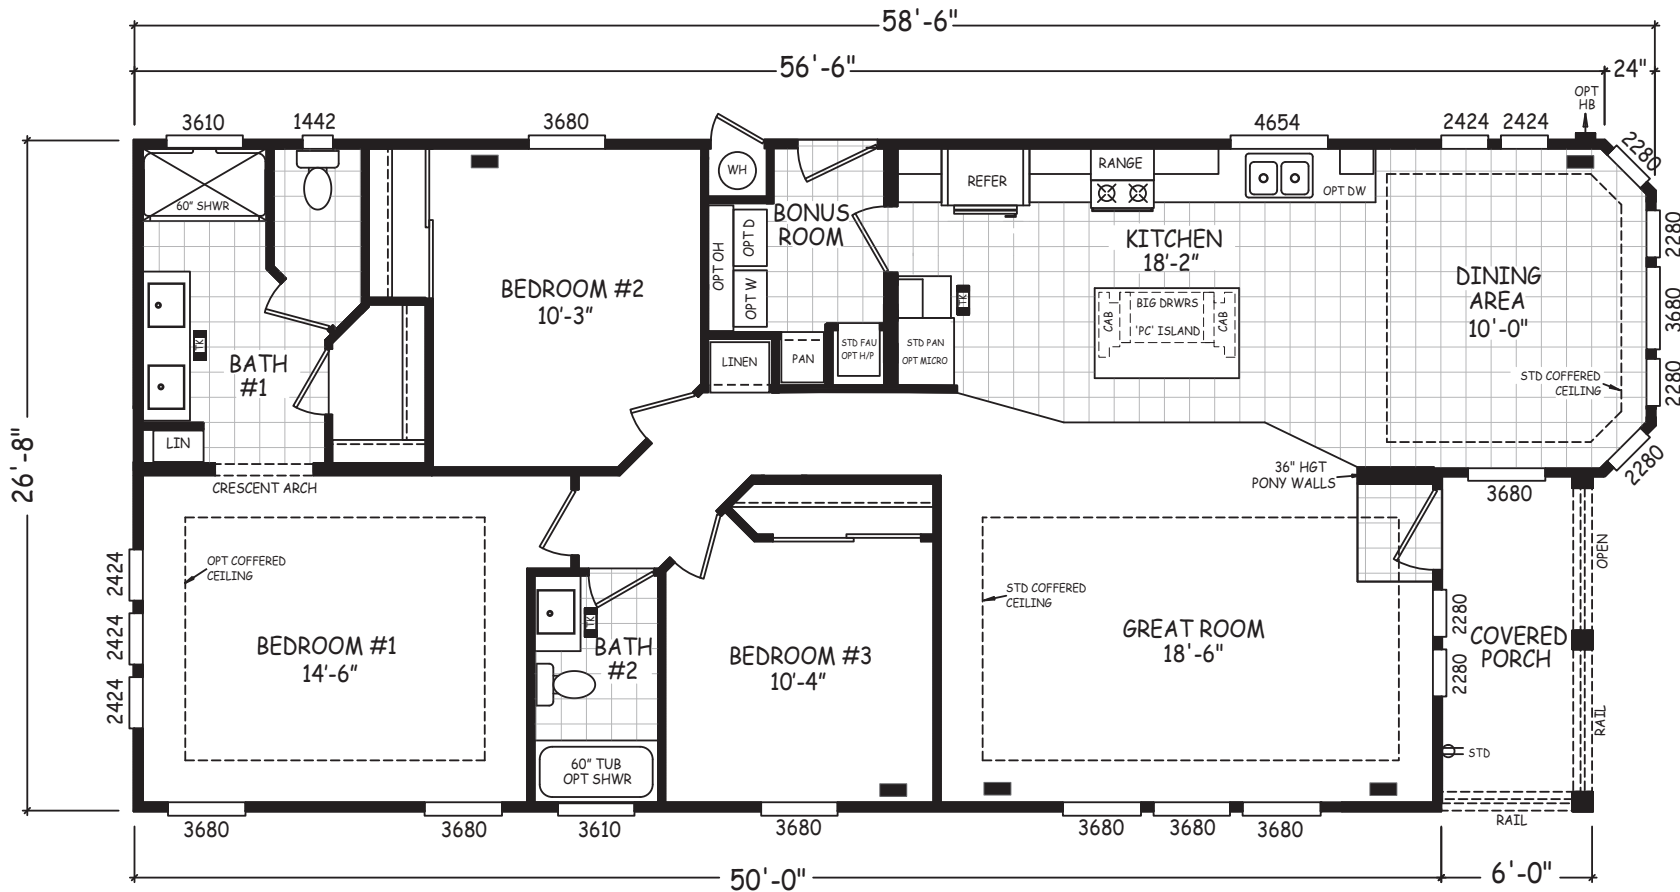

Tamworth

Pacifica Series

1,525 SQ. FT. (Approximate) 3 Bedroom, 2 Bath

Last Updated: 7-24-23

FACTORY SELECT HOMES

4455 N. Stockton Hill Rd.
Kingman, AZ 86409

FactorySelectMH.com | 1-800-965-3641

IMPORTANT: Alta Cima Corp reserves the right to modify, cancel or substitute products or features of this event at any time without prior notice or obligation. Pictures and other promotional materials are representative and may depict or contain floor plans, square footages, elevations, options, upgrades, extra design features, decorations, floor coverings, specialty light fixtures, custom paint and wall coverings, window treatments, landscaping, sound and alarm systems, furnishings, appliances, and other designer/decorator features and amenities that are not included as part of the home and/or may not be available at all locations. Home, pricing and community information is subject to change, and homes to prior sale, at any time without notice or obligation. ©2020 Alta Cima Corp. All rights reserved.