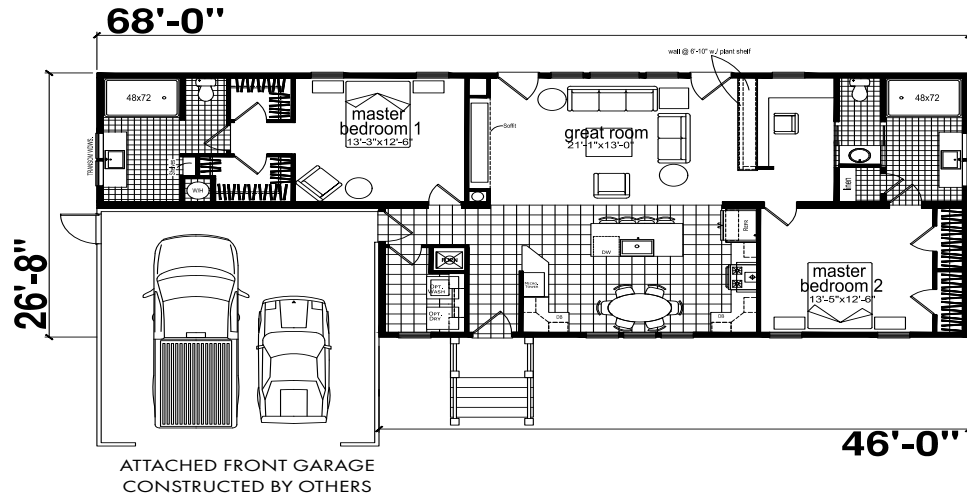

Swecker

Genesis Series

1,527 SQ. FT. (Approximate) 3 Bedroom, 2 Bath

Last Updated: 11-6-20

SHOWN BELOW WITH TWO MASTER BEDROOM/BATH SUITES

FACTORY SELECT HOMES
4455 N. Stockton Hill Rd.
Kingman, AZ 86409

FactorySelectMH.com | 1-800-965-3641