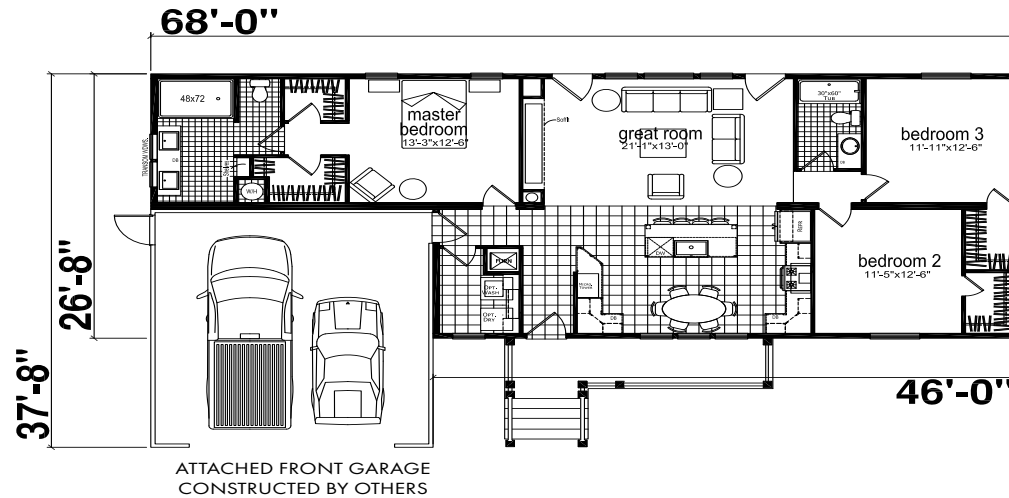

Swecker

Genesis Series

1,527 SQ. FT. (Approximate) 3 Bedroom, 2 Bath

Last Updated: 11-6-20

SHOWN BELOW WITH TWO MASTER BEDROOM/BATH SUITES

FACTORY SELECT HOMES
4455 N. Stockton Hill Rd.
Kingman, AZ 86409

FactorySelectMH.com | 1-800-965-3641