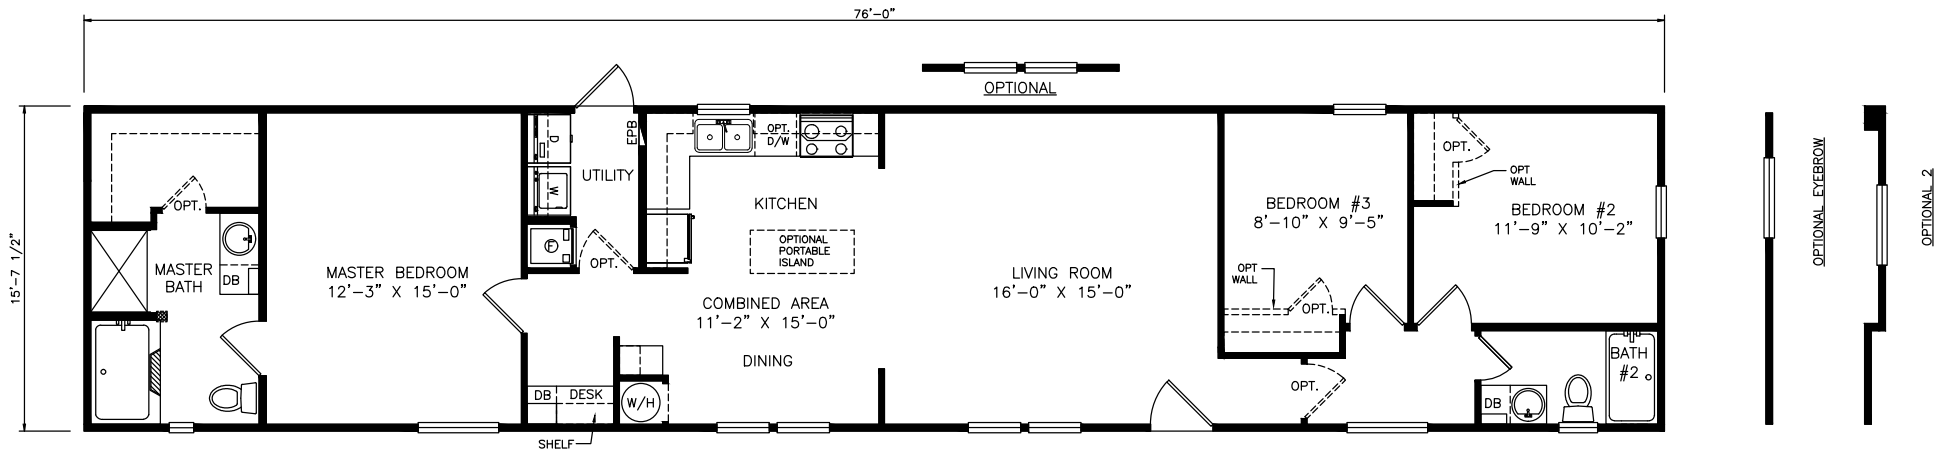

Sugarville

Classic Series - Single Section

1,193 SQ. FT. (Approximate) 3 Bedrooms, 2 Baths

Last Updated: 6-24-21

FACTORY SELECT HOMES
 4455 N. Stockton Hill Rd.
 Kingman, AZ 86409

FactorySelectMH.com | 1-800-965-3641