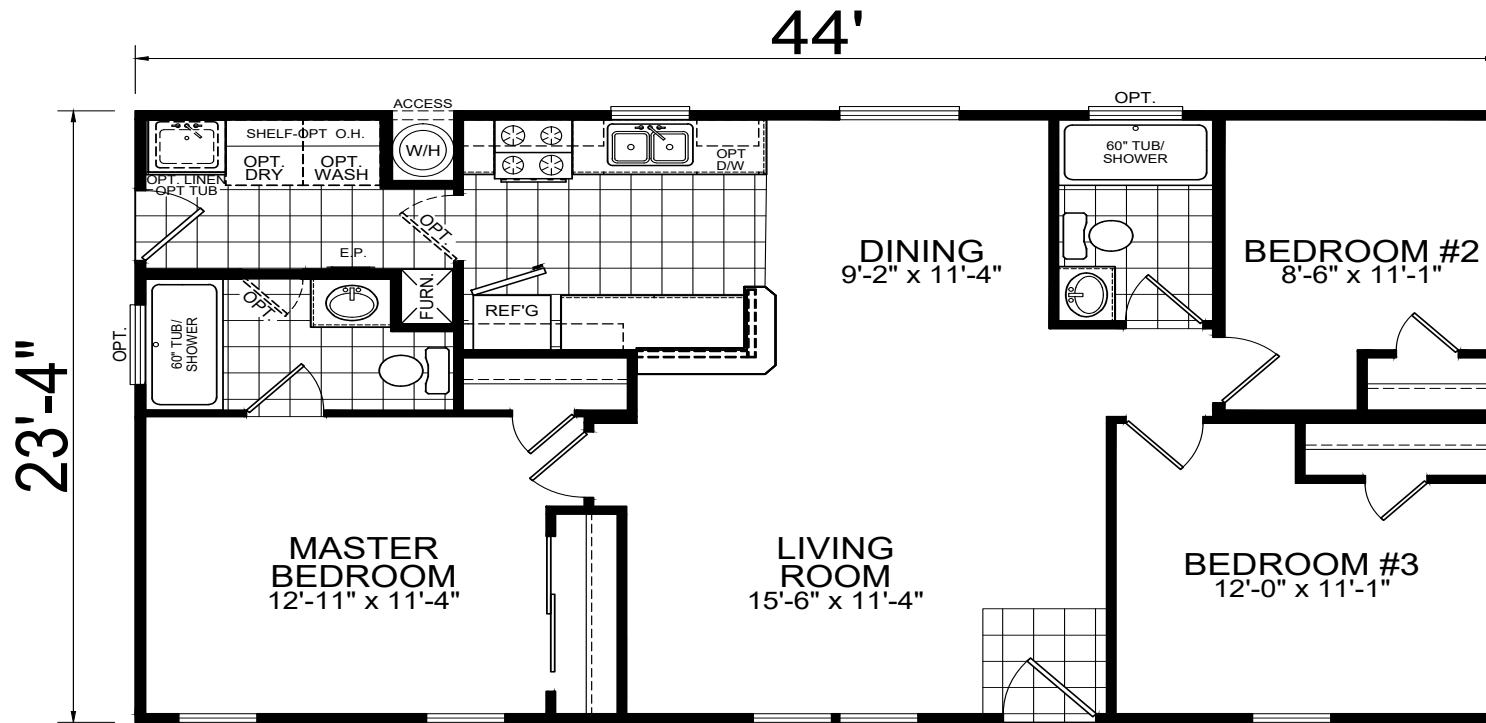

Strathmeade

American Freedom Series

1,027 SQ. FT. (Approximate) 3 Bedroom, 2 Bath

Last Updated: 11-4-20

FACTORY SELECT HOMES

4455 N. Stockton Hill Rd.
Kingman, AZ 86409

FactorySelectMH.com | 1-800-965-3641

IMPORTANT: Alta Cima Corp reserves the right to modify, cancel or substitute products or features of this event at any time without prior notice or obligation. Pictures and other promotional materials are representative and may depict or contain floor plans, square footages, elevations, options, upgrades, extra design features, decorations, floor coverings, specialty light fixtures, custom paint and wall coverings, window treatments, landscaping, sound and alarm systems, furnishings, appliances, and other designer/decorator features and amenities that are not included as part of the home and/or may not be available at all locations. Home, pricing and community information is subject to change, and homes to prior sale, at any time without notice or obligation. ©2020 Alta Cima Corp. All rights reserved.