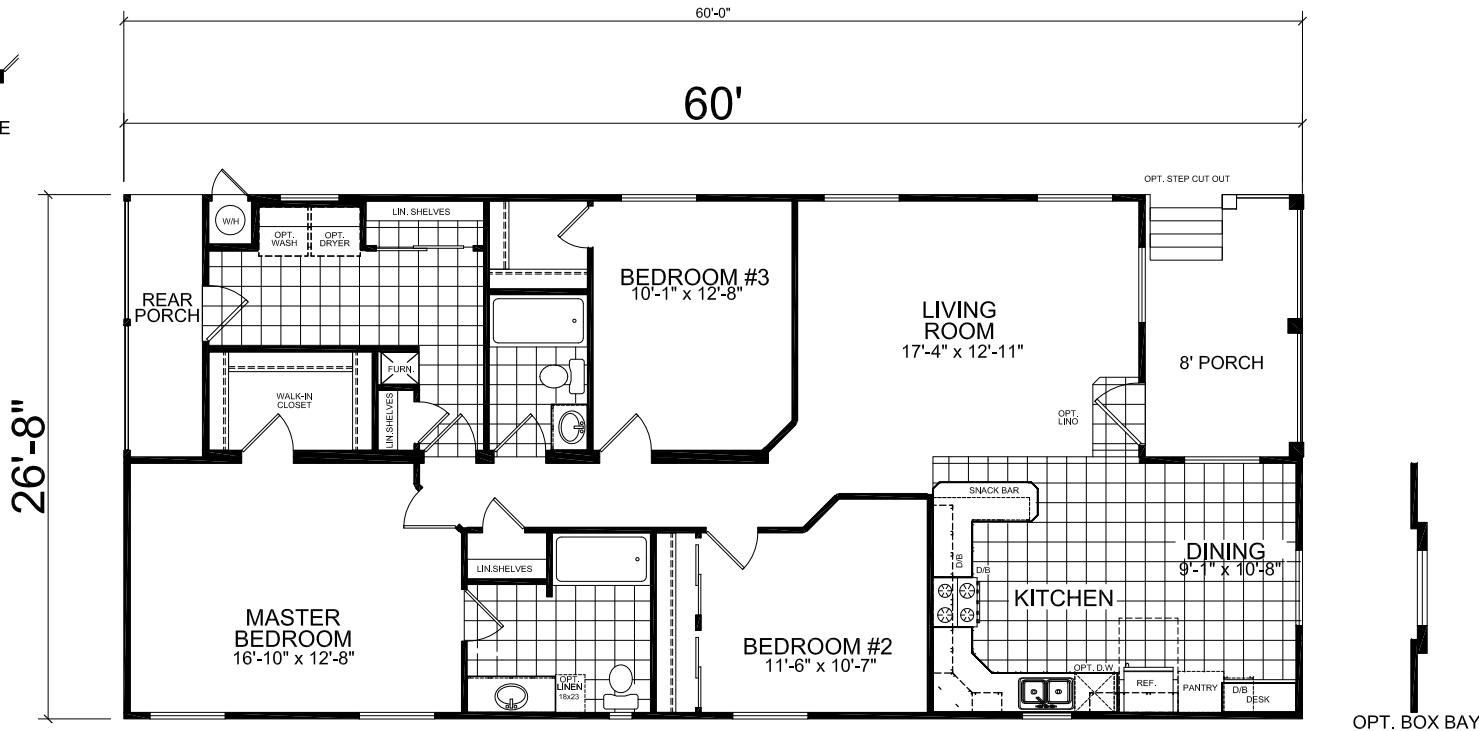

# Steiger

Creekside Manor Series

1,445 SQ. FT. (Approximate) 3 Bedrooms, 2 Baths

Last Updated: 10-14-20

FACTORY SELECT HOMES  
4455 N. Stockton Hill Rd.  
Kingman, AZ 86409

FactorySelectMH.com | 1-800-965-3641