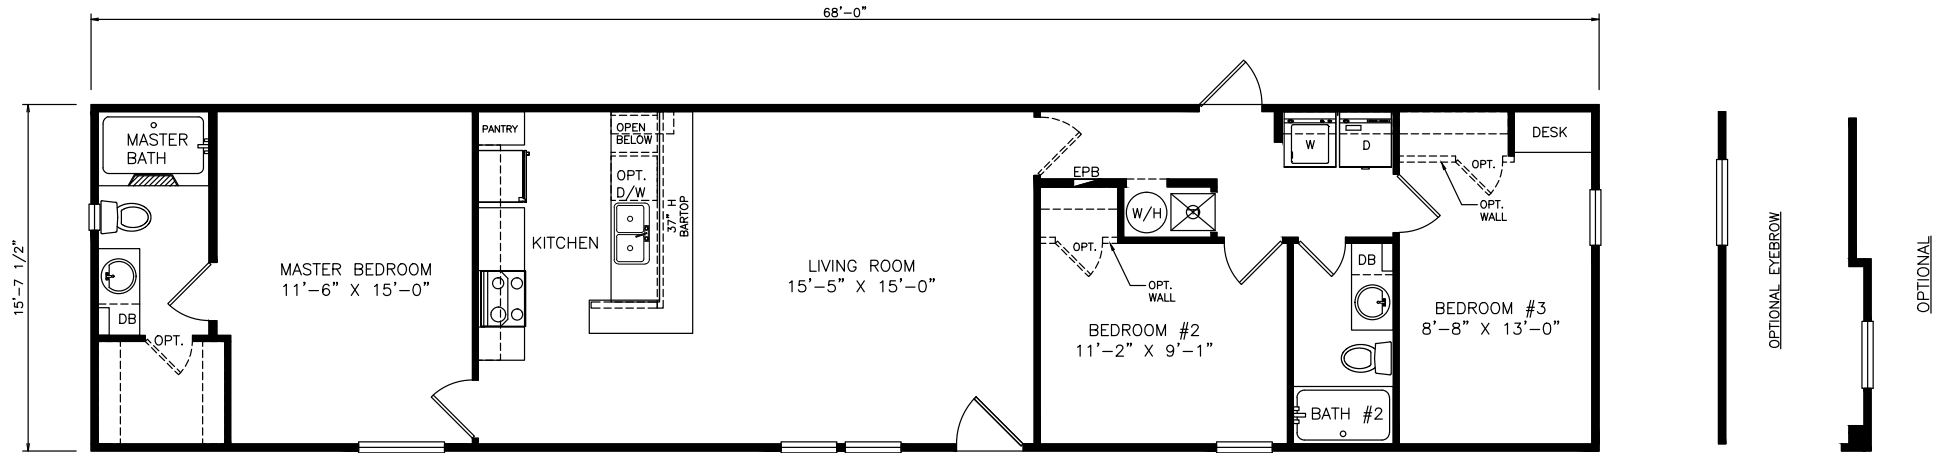

Sienna

Heritage Series - Single Section

1,068 SQ. FT. (Approximate) 3 Bedrooms, 2 Baths

Last Updated: 6-28-21

FACTORY SELECT HOMES
 4455 N. Stockton Hill Rd.
 Kingman, AZ 86409

FactorySelectMH.com | 1-800-965-3641