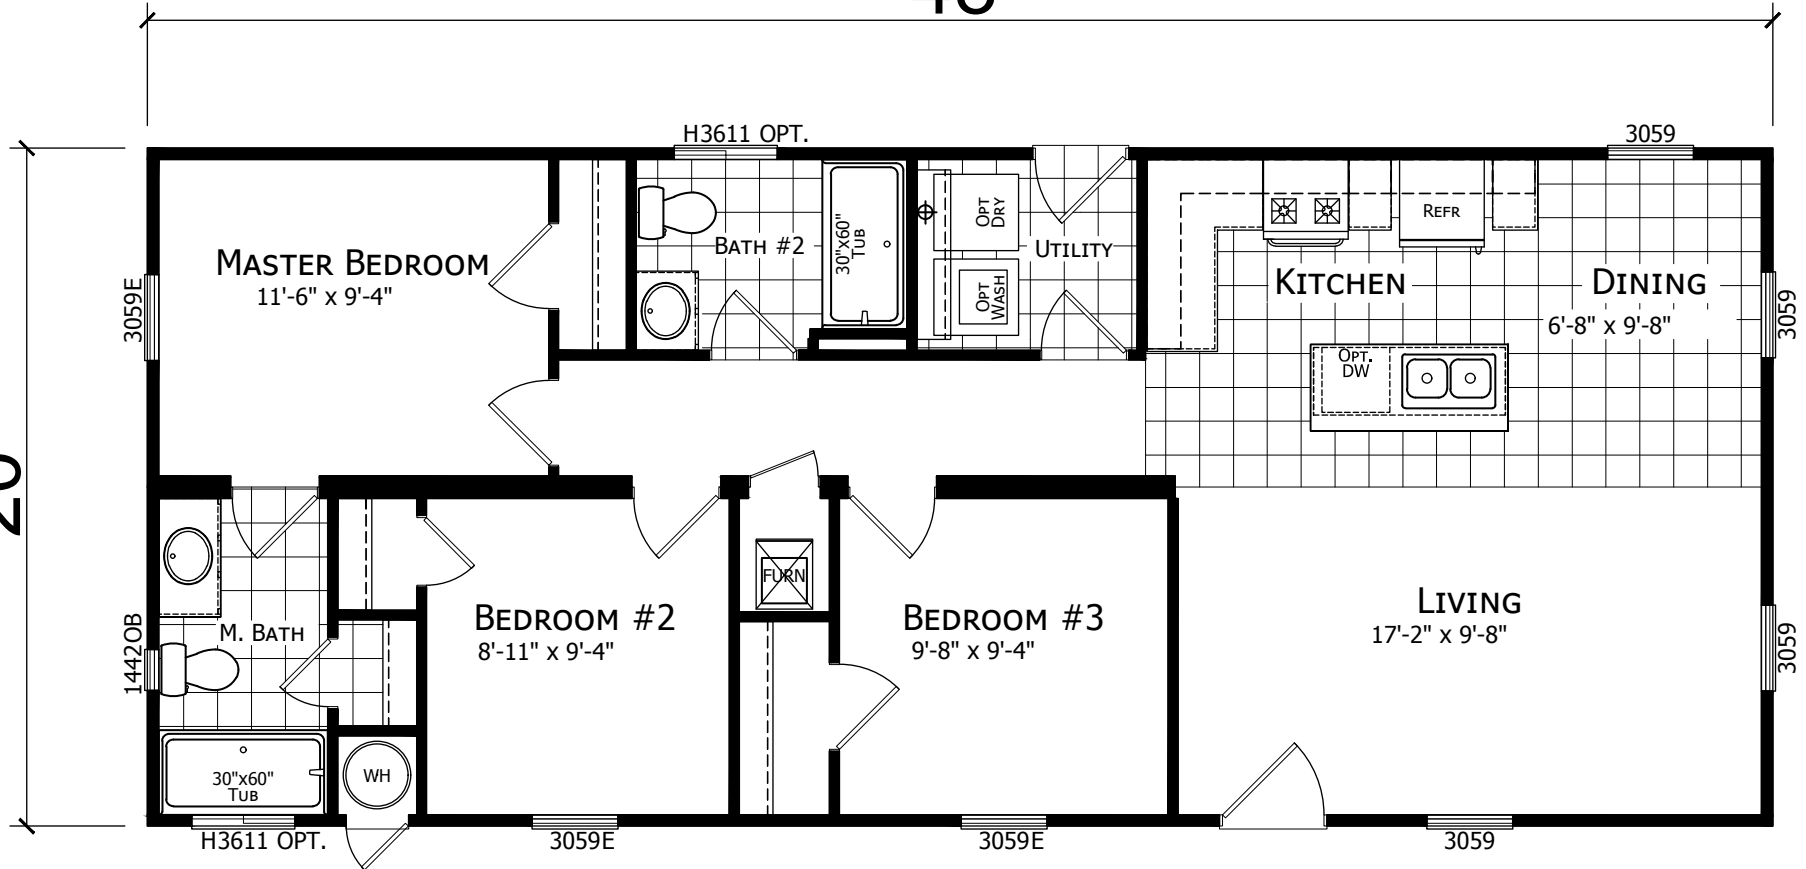

# Secret

Creekside Manor Series

960 SQ. FT. (Approximate) 2 Bedrooms, 2 Baths

Last Updated: 10-13-20

48'

20'

FACTORY SELECT HOMES  
4455 N. Stockton Hill Rd.  
Kingman, AZ 86409

FactorySelectMH.com | 1-800-965-3641