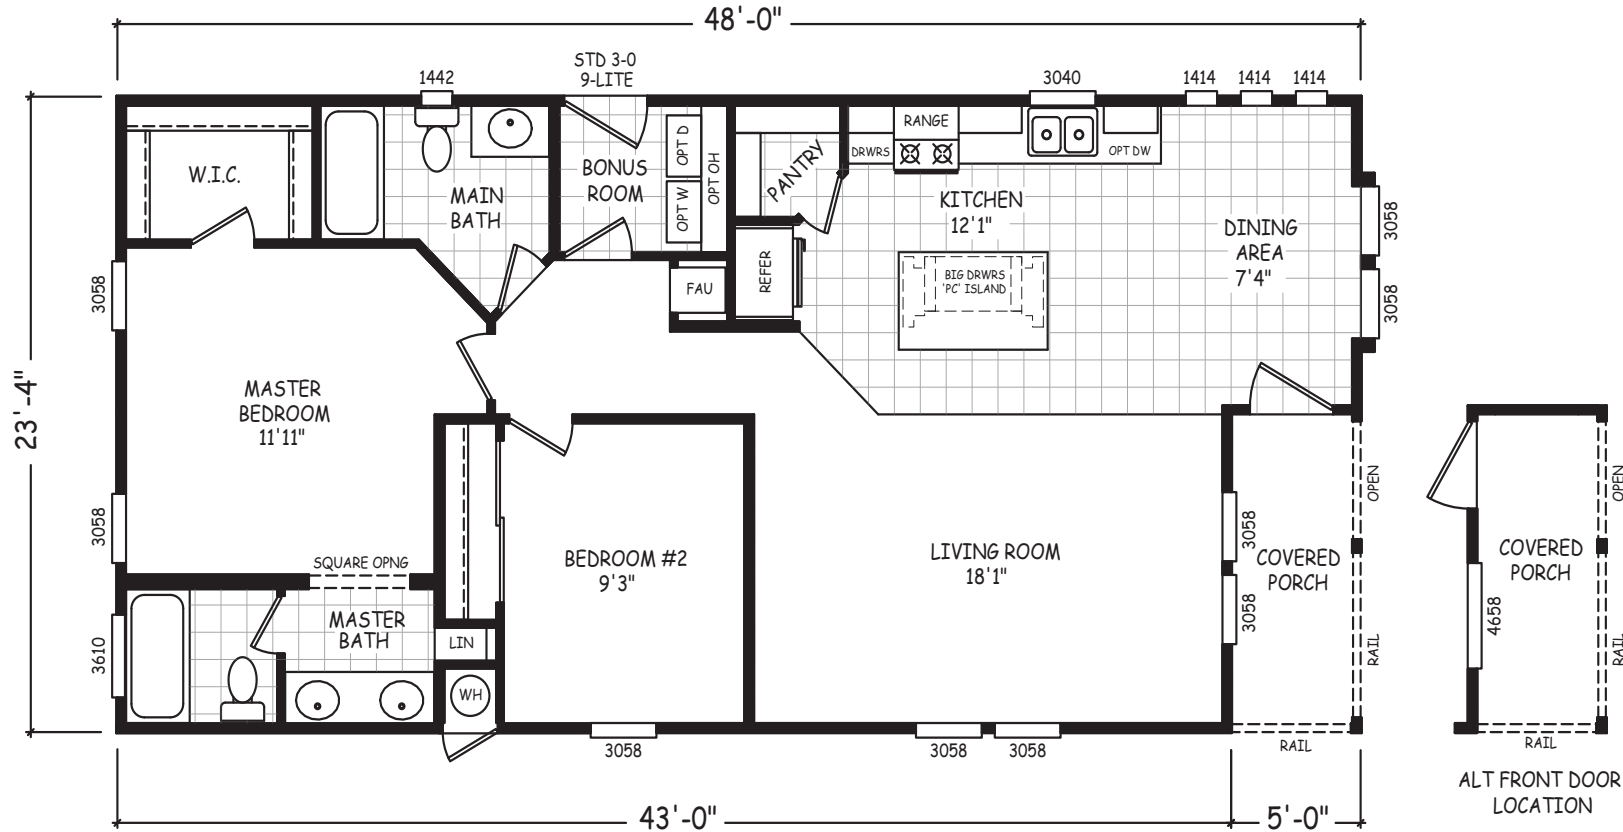

Rosser

Sedona Ridge Series

1,125 SQ. FT. (Approximate) 2 Bedroom, 2 Bath

Last Updated: 12-15-20

FACTORY SELECT HOMES

4455 N. Stockton Hill Rd.
Kingman, AZ 86409

FactorySelectMH.com | 1-800-965-3641

IMPORTANT: Alta Cima Corp reserves the right to modify, cancel or substitute products or features of this event at any time without prior notice or obligation. Pictures and other promotional materials are representative and may depict or contain floor plans, square footages, elevations, options, upgrades, extra design features, decorations, floor coverings, specialty light fixtures, custom paint and wall coverings, window treatments, landscaping, sound and alarm systems, furnishings, appliances, and other designer/decorator features and amenities that are not included as part of the home and/or may not be available at all locations. Home, pricing and community information is subject to change, and homes to prior sale, at any time without notice or obligation. ©2020 Alta Cima Corp. All rights reserved.