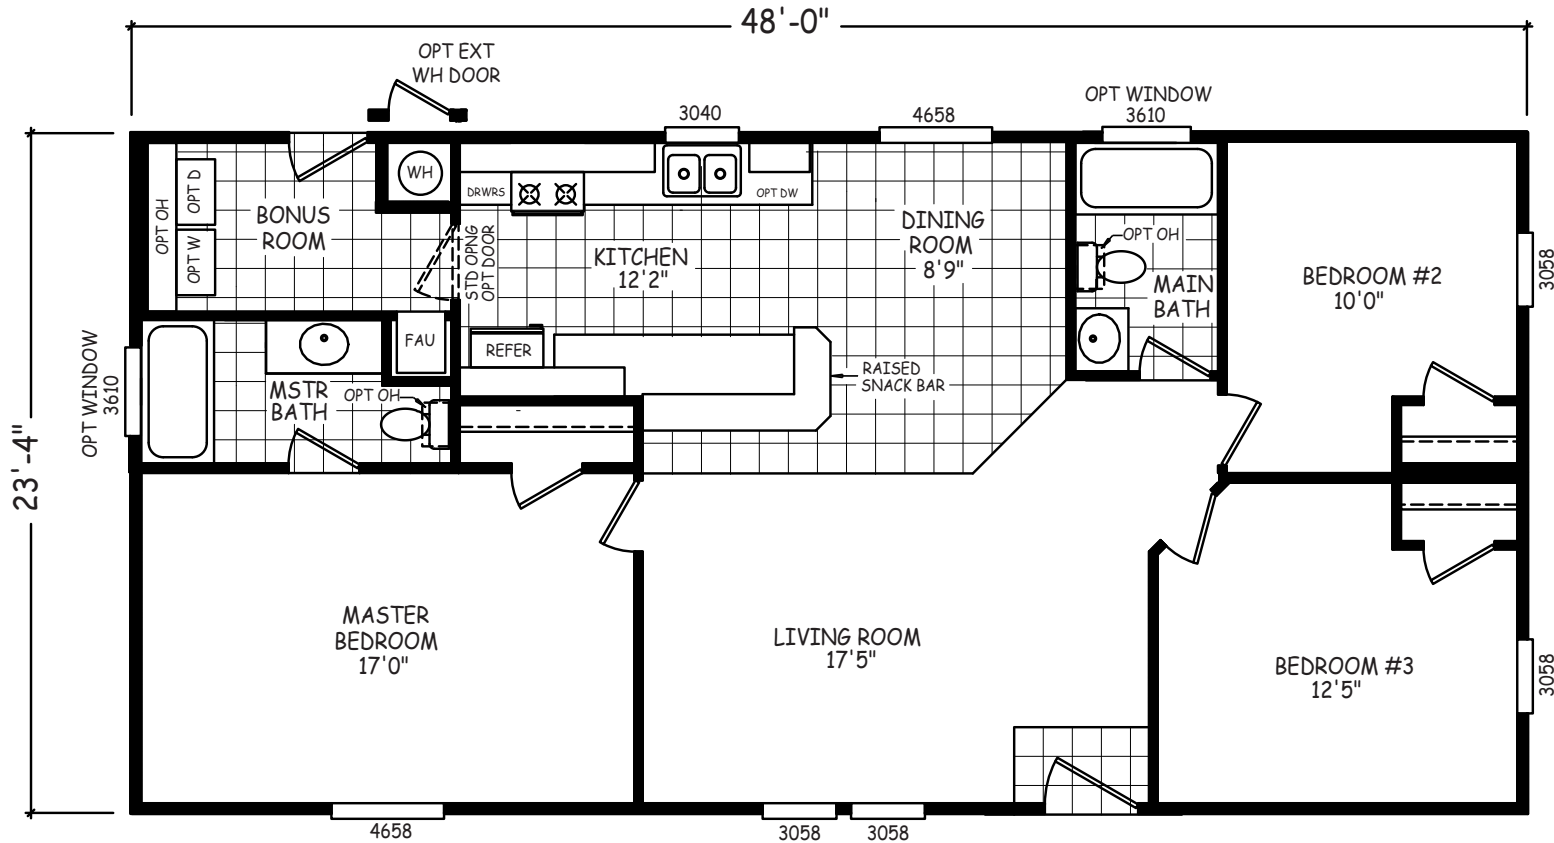

Roost

FS Series

1,120 SQ. FT. (Approximate) 3 Bedroom, 2 Bath

Last Updated: 12-16-20

FACTORY SELECT HOMES

4455 N. Stockton Hill Rd.
Kingman, AZ 86409

FactorySelectMH.com | 1-800-965-3641

IMPORTANT: Alta Cima Corp reserves the right to modify, cancel or substitute products or features of this event at any time without prior notice or obligation. Pictures and other promotional materials are representative and may depict or contain floor plans, square footages, elevations, options, upgrades, extra design features, decorations, floor coverings, specialty light fixtures, custom paint and wall coverings, window treatments, landscaping, sound and alarm systems, furnishings, appliances, and other designer/decorator features and amenities that are not included as part of the home and/or may not be available at all locations. Home, pricing and community information is subject to change, and homes to prior sale, at any time without notice or obligation. ©2020 Alta Cima Corp. All rights reserved.