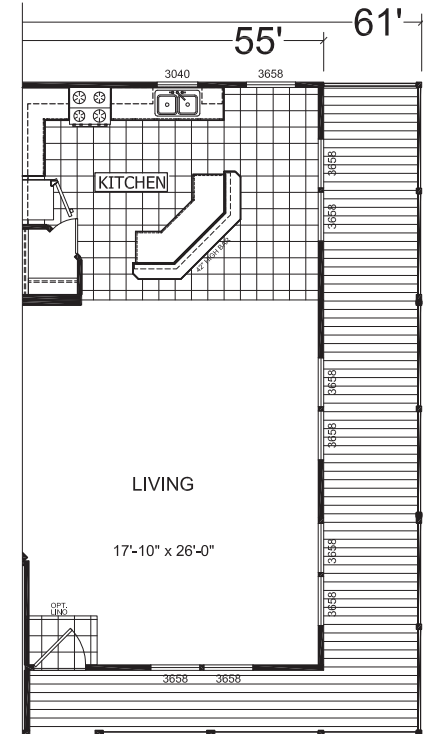

Rio Vista

Creekside Manor Series

2,200 SQ. FT. (Approximate) 3 Bedrooms, 2 Baths

Last Updated: 10-14-20

OPT. GLAMOUR BATH

OPT. PORCH

FACTORY SELECT HOMES
4455 N. Stockton Hill Rd.
Kingman, AZ 86409

FactorySelectMH.com | 1-800-965-3641