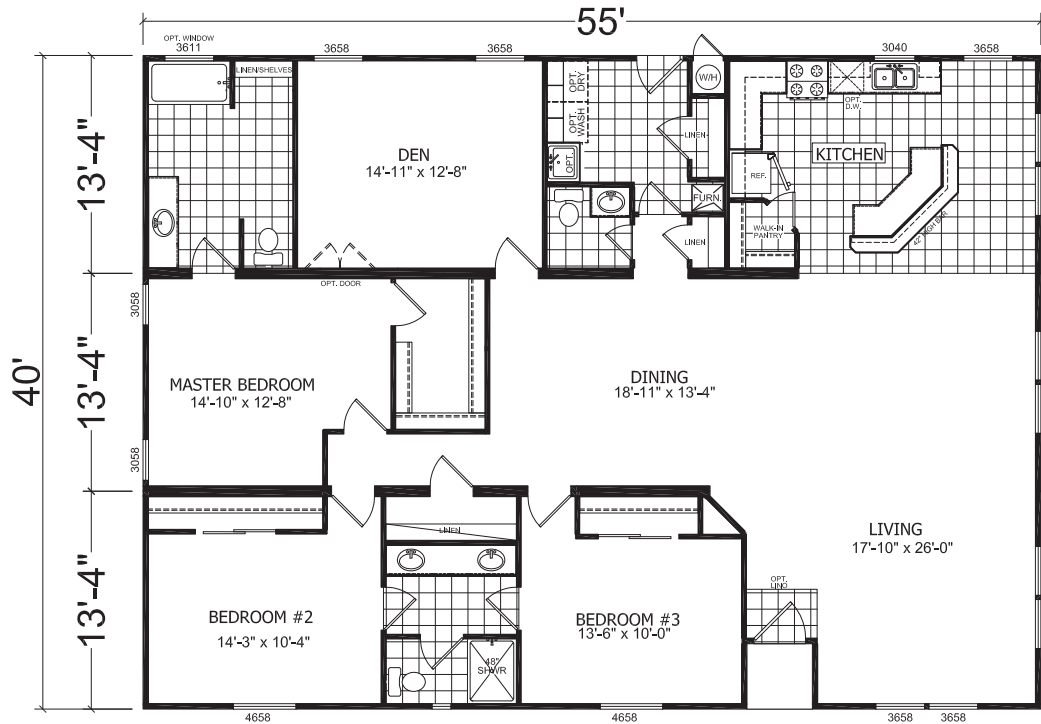

Rio Vista

Creekside Manor Series

2,200 SQ. FT. (Approximate) 3 Bedrooms, 2 Baths

Last Updated: 10-14-20

OPT. GLAMOUR BATH

OPT. PORCH

FACTORY SELECT HOMES
4455 N. Stockton Hill Rd.
Kingman, AZ 86409

FactorySelectMH.com | 1-800-965-3641