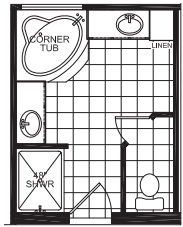

Rio Vista

Creekside Manor Series

2,200 SQ. FT. (Approximate) 3 Bedrooms, 2 Baths

Last Updated: 10-14-20

OPT. GLAMOUR BATH

OPT. PORCH

FACTORY SELECT HOMES
4455 N. Stockton Hill Rd.
Kingman, AZ 86409

FactorySelectMH.com | 1-800-965-3641