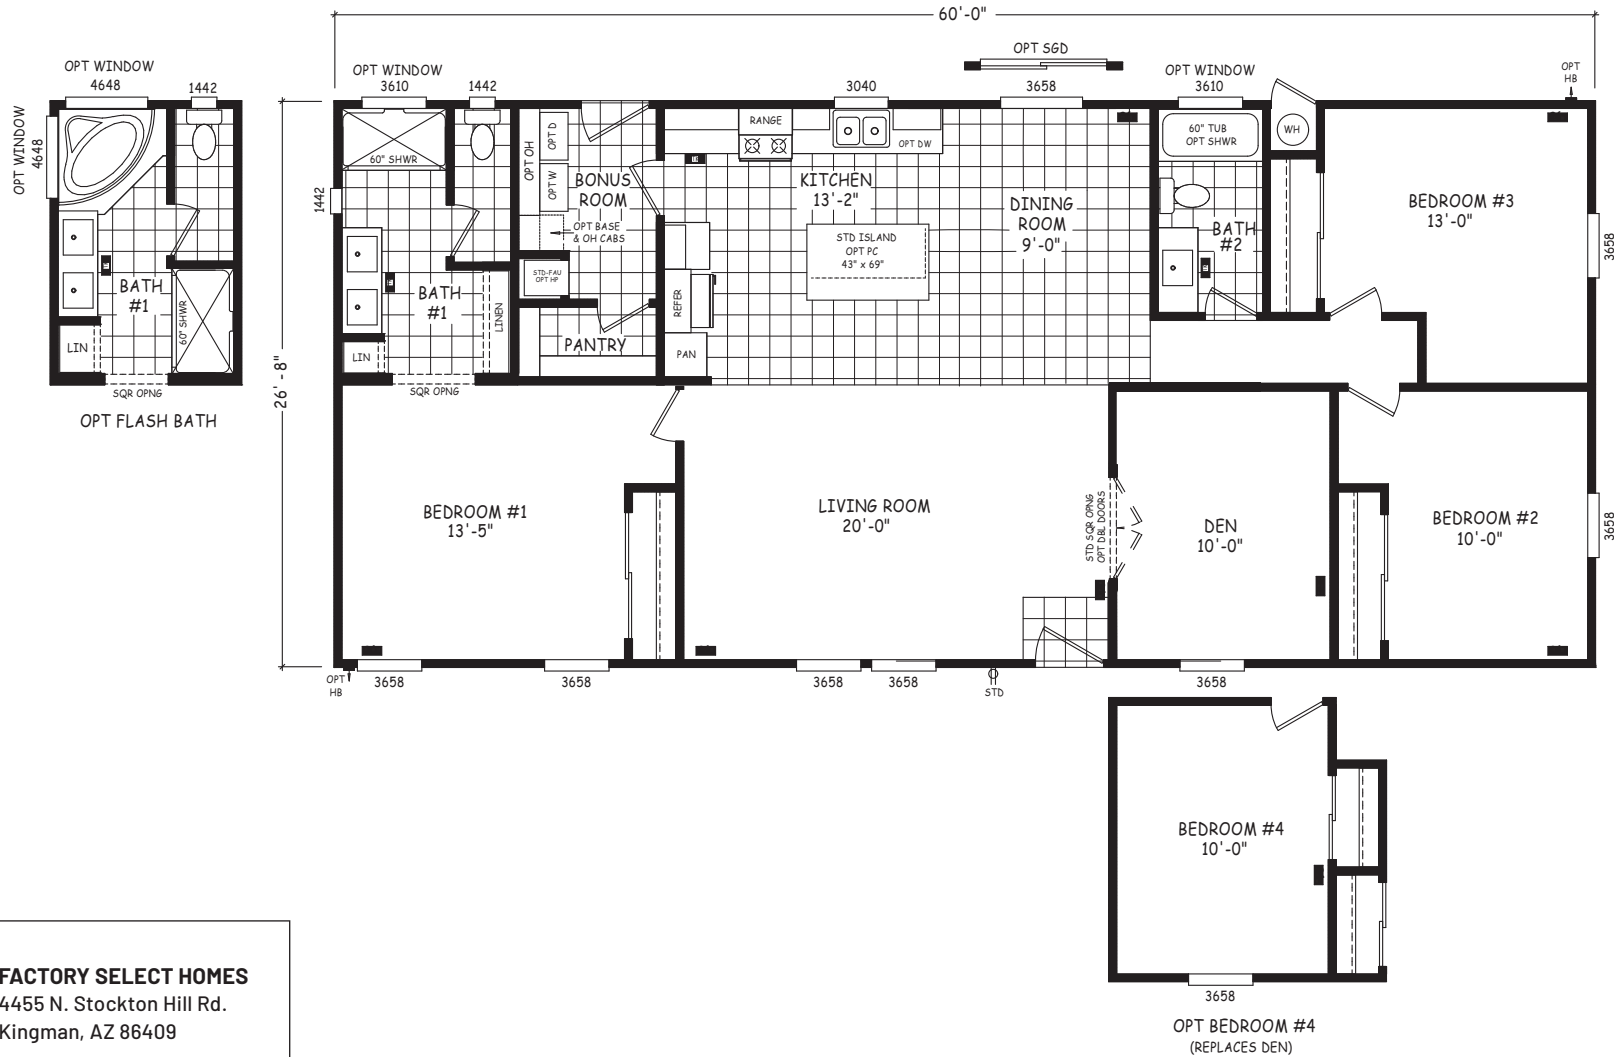

Reed

Edge Series

1,600 SQ. FT. (Approximate) 3 Bedroom, 2 Bath

Last Updated: 8-22-22

FACTORY SELECT HOMES
 4455 N. Stockton Hill Rd.
 Kingman, AZ 86409

FactorySelectMH.com | 1-800-965-3641

IMPORTANT: Alta Cima Corp reserves the right to modify, cancel or substitute products or features of this event at any time without prior notice or obligation. Pictures and other promotional materials are representative and may depict or contain floor plans, square footages, elevations, options, upgrades, extra design features, decorations, floor coverings, specialty light fixtures, custom paint and wall coverings, window treatments, landscaping, sound and alarm systems, furnishings, appliances, and other designer/decorator features and amenities that are not included as part of the home and/or may not be available at all locations. Home, pricing and community information is subject to change, and homes to prior sale, at any time without notice or obligation. ©2020 Alta Cima Corp. All rights reserved.