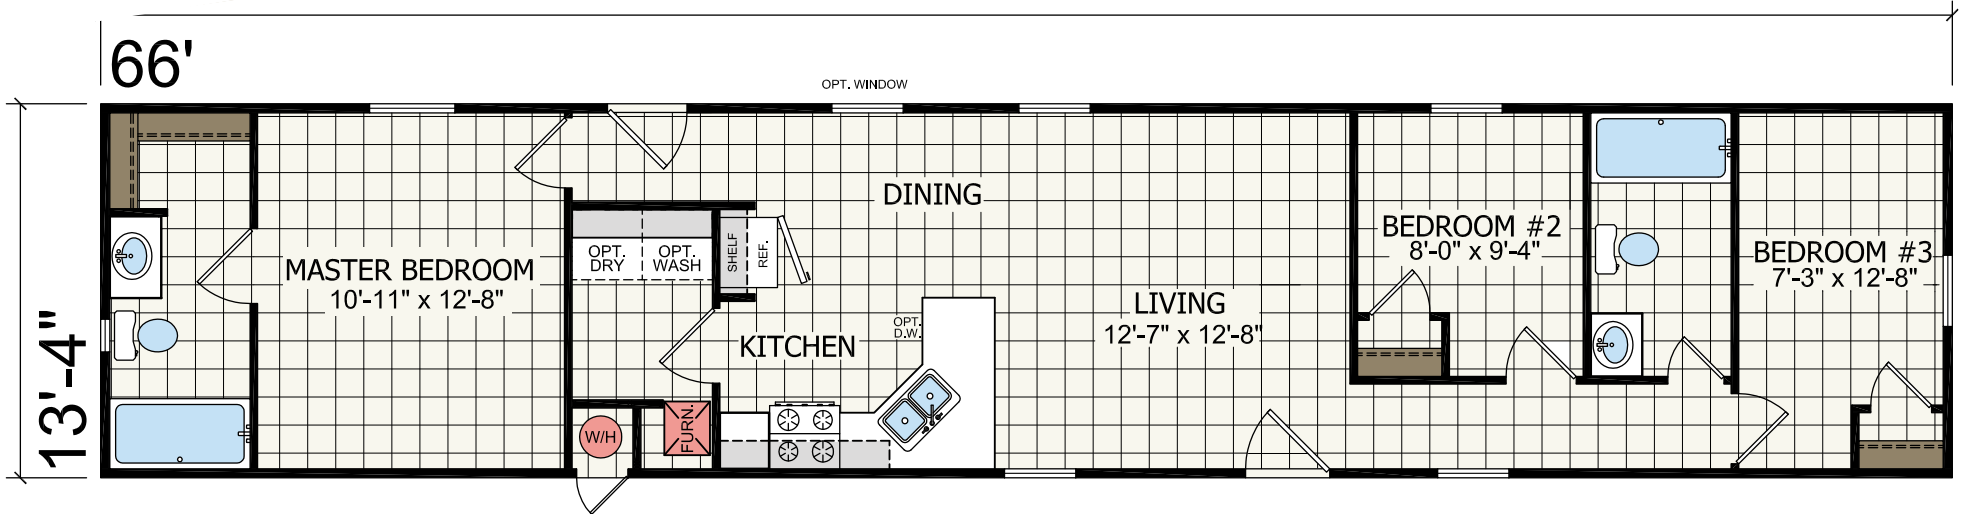

# Platinum

Foundation Series

880 SQ. FT. (Approximate) 3 Bedrooms, 2 Baths

Last Updated: 10-14-20

FACTORY SELECT HOMES  
4455 N. Stockton Hill Rd.  
Kingman, AZ 86409

FactorySelectMH.com | 1-800-965-3641

IMPORTANT: Alta Cima Corp reserves the right to modify, cancel or substitute products or features of this event at any time without prior notice or obligation. Pictures and other promotional materials are representative and may depict or contain floor plans, square footages, elevations, options, upgrades, extra design features, decorations, floor coverings, specialty light fixtures, custom paint and wall coverings, window treatments, landscaping, sound and alarm systems, furnishings, appliances, and other designer/decorator features and amenities that are not included as part of the home and/or may not be available at all locations. Home, pricing and community information is subject to change, and homes to prior sale, at any time without notice or obligation. ©2020 Alta Cima Corp. All rights reserved.