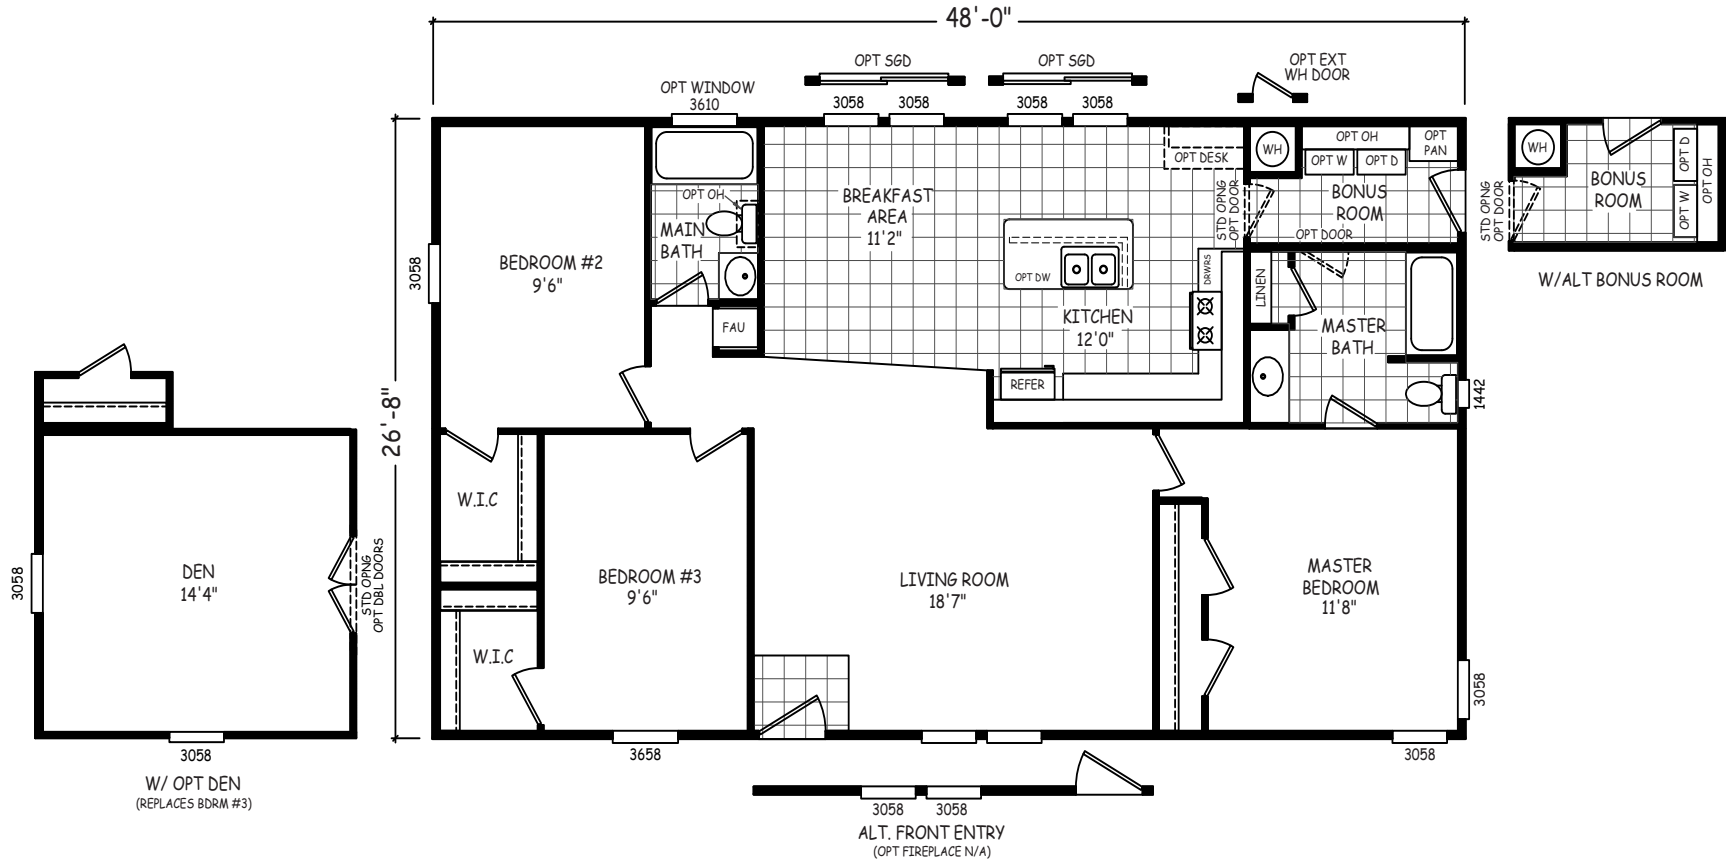

# Pinerock

FS Series

1,280 SQ. FT. (Approximate) 3 Bedroom, 2 Bath

Last Updated: 1-4-21

**FACTORY SELECT HOMES**  
 4455 N. Stockton Hill Rd.  
 Kingman, AZ 86409

**FactorySelectMH.com | 1-800-965-3641**

**IMPORTANT:** Alta Cima Corp reserves the right to modify, cancel or substitute products or features of this event at any time without prior notice or obligation. Pictures and other promotional materials are representative and may depict or contain floor plans, square footages, elevations, options, upgrades, extra design features, decorations, floor coverings, specialty light fixtures, custom paint and wall coverings, window treatments, landscaping, sound and alarm systems, furnishings, appliances, and other designer/decorator features and amenities that are not included as part of the home and/or may not be available at all locations. Home, pricing and community information is subject to change, and homes to prior sale, at any time without notice or obligation. ©2020 Alta Cima Corp. All rights reserved.