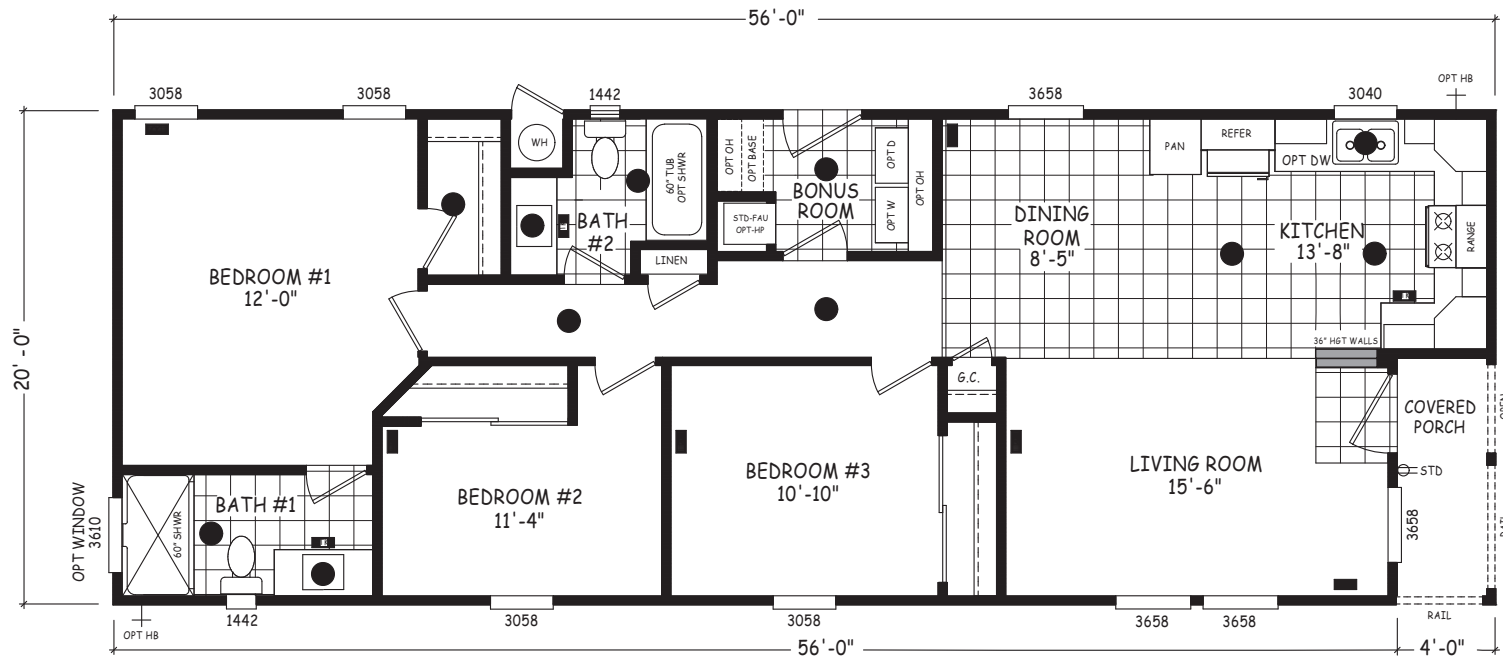

Palomino

Edge Series

1,120 SQ. FT. (Approximate) 3 Bedroom, 2 Bath

Last Updated: 5-21-24

OPT DEN
(REPLACES BEDROOM #3)

FACTORY SELECT HOMES
4455 N. Stockton Hill Rd.
Kingman, AZ 86409

FactorySelectMH.com | 1-800-965-3641