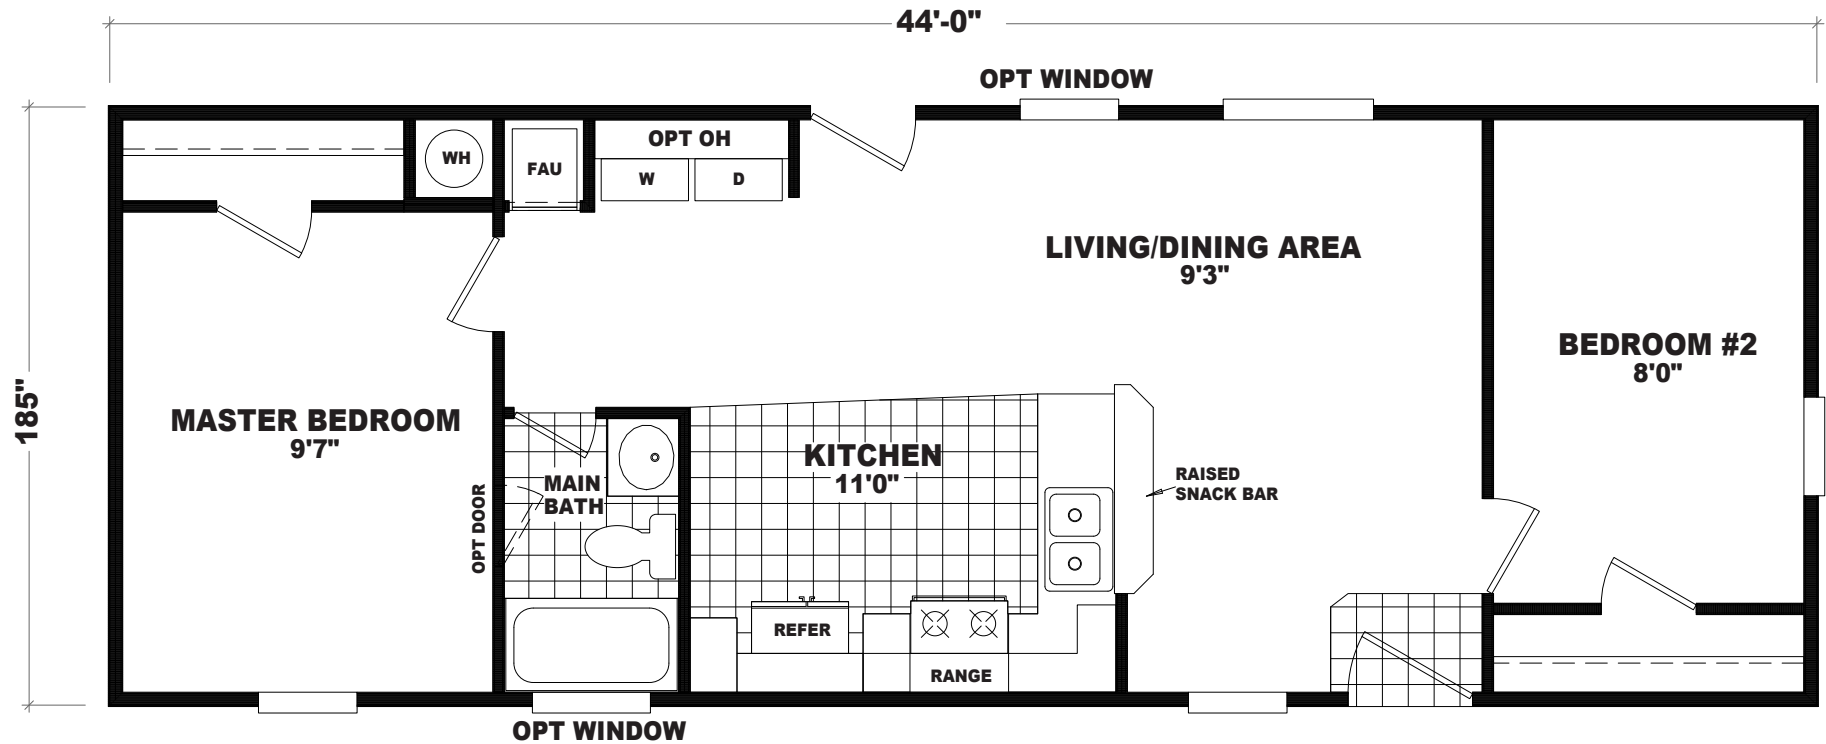

# Pala Mesa

GS Series

687 SQ. FT. (Approximate) 2 Bedrooms, 1 Bath

Last Updated: 12-15-20