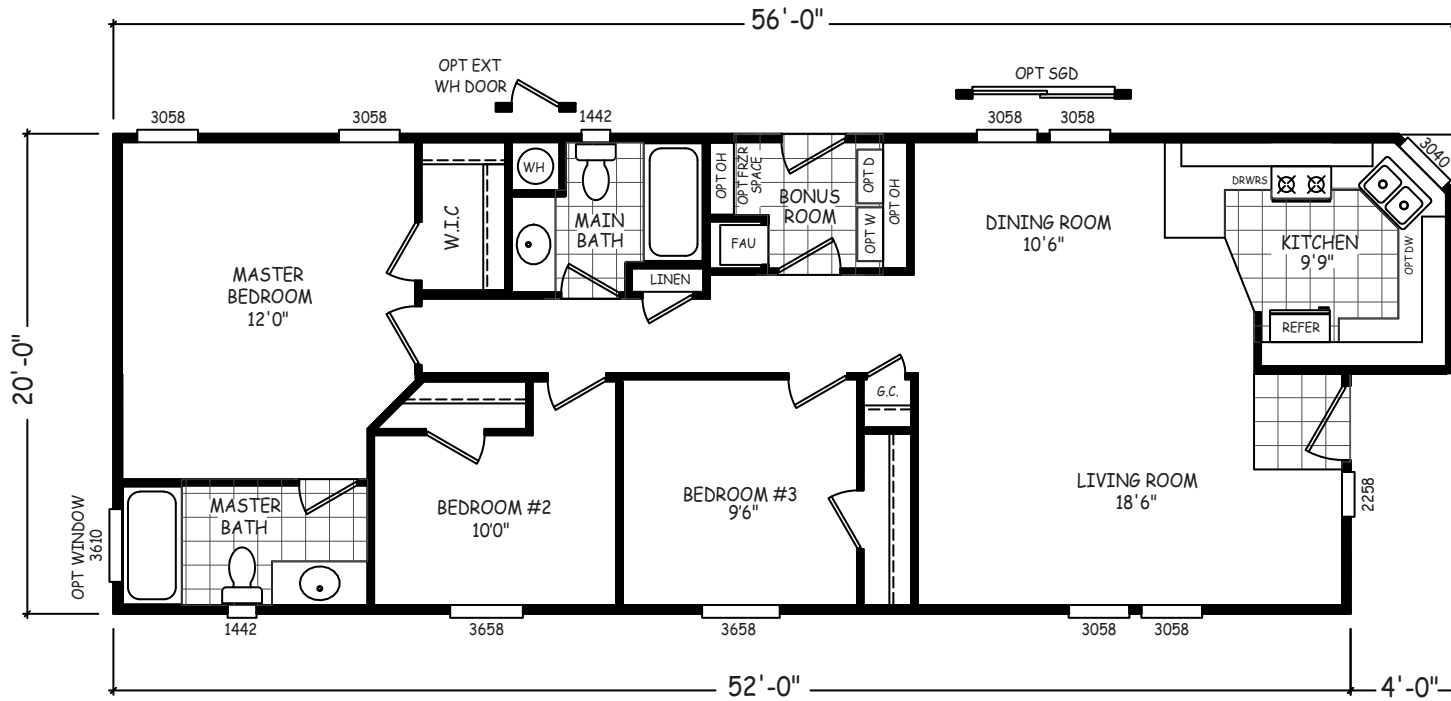

# Packard

GS Series

1,077 SQ. FT. (Approximate) 3 Bedrooms, 2 Baths

Last Updated: 12-15-20

**FACTORY SELECT HOMES**  
 4455 N. Stockton Hill Rd.  
 Kingman, AZ 86409

**FactorySelectMH.com | 1-800-965-3641**