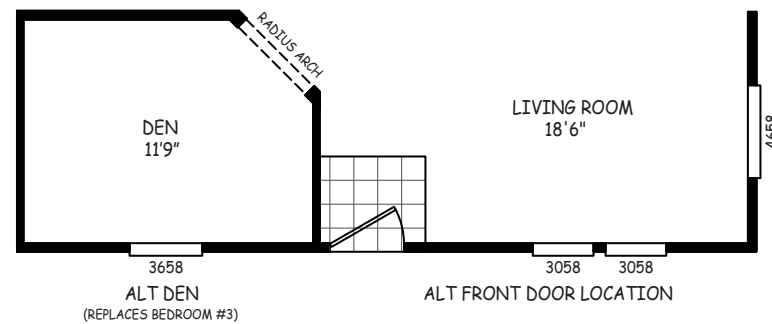

# Packard

GS Series

1,077 SQ. FT. (Approximate) 3 Bedrooms, 2 Baths

Last Updated: 12-15-20

**FACTORY SELECT HOMES**  
 4455 N. Stockton Hill Rd.  
 Kingman, AZ 86409

**FactorySelectMH.com | 1-800-965-3641**