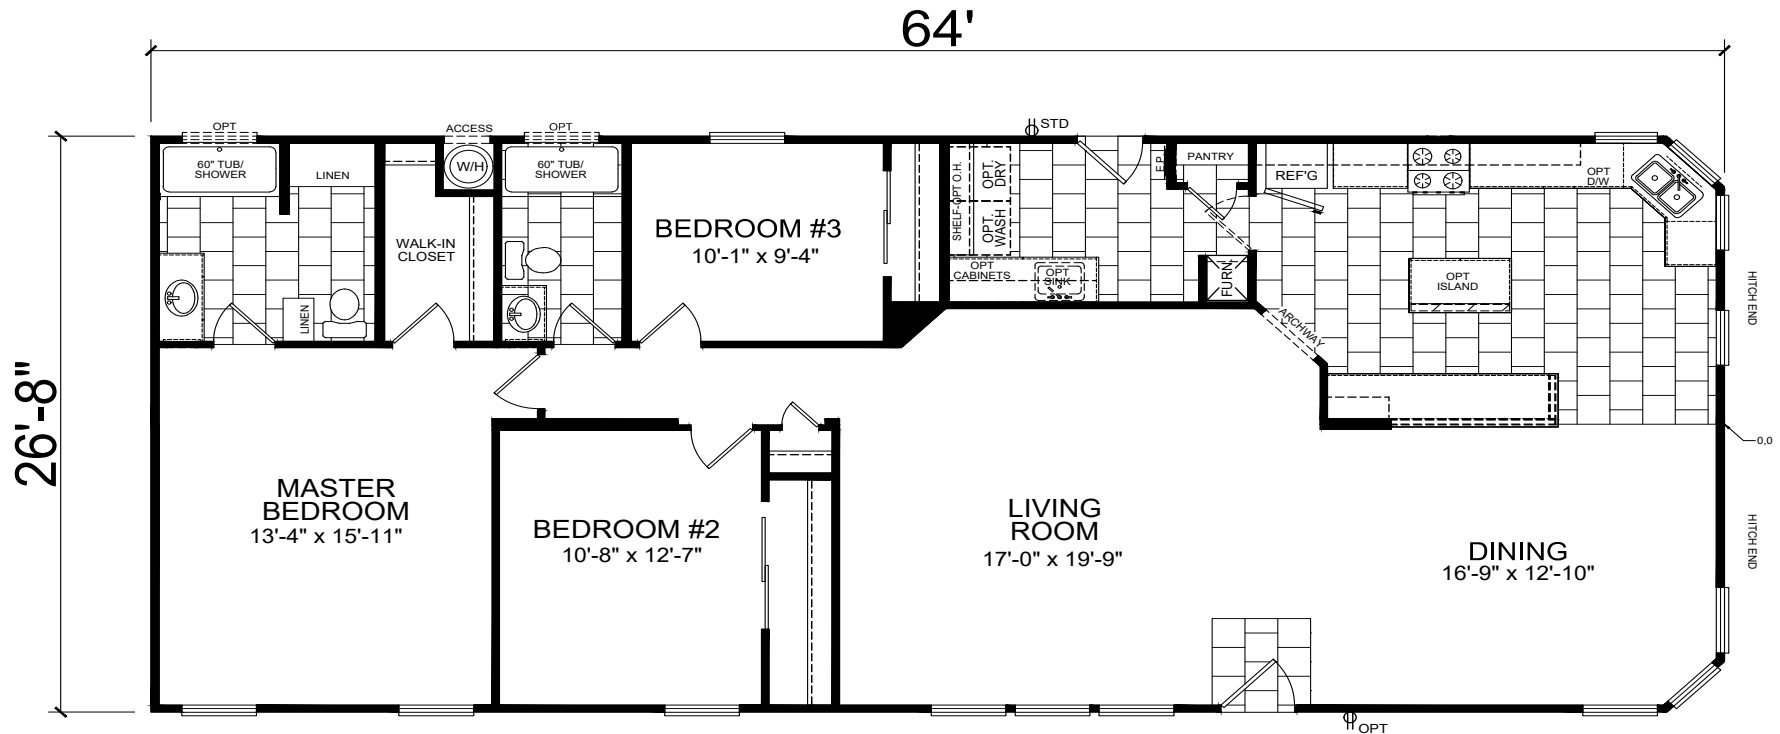

Noma

American Freedom Series

1,701 SQ. FT. (Approximate) 3 Bedroom, 2 Bath

Last Updated: 11-4-20

FACTORY SELECT HOMES

4455 N. Stockton Hill Rd.
Kingman, AZ 86409

FactorySelectMH.com | 1-800-965-3641

IMPORTANT: Alta Cima Corp reserves the right to modify, cancel or substitute products or features of this event at any time without prior notice or obligation. Pictures and other promotional materials are representative and may depict or contain floor plans, square footages, elevations, options, upgrades, extra design features, decorations, floor coverings, specialty light fixtures, custom paint and wall coverings, window treatments, landscaping, sound and alarm systems, furnishings, appliances, and other designer/decorator features and amenities that are not included as part of the home and/or may not be available at all locations. Home, pricing and community information is subject to change, and homes to prior sale, at any time without notice or obligation. ©2020 Alta Cima Corp. All rights reserved.