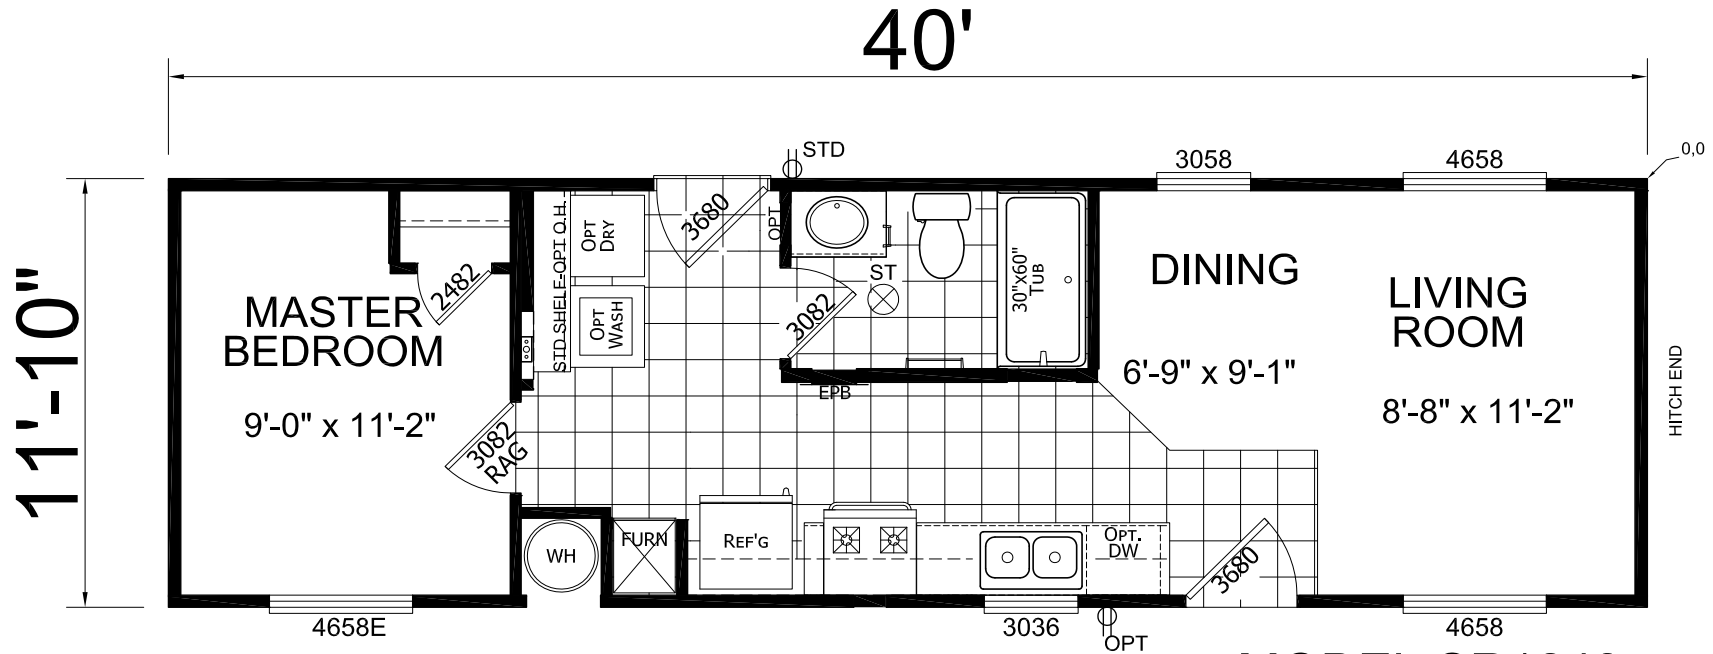

Naranja

Sunrise Series

473 SQ. FT. (Approximate) 1 Bedroom, 1 Bath

Last Updated: 11-5-20

FACTORY SELECT HOMES

4455 N. Stockton Hill Rd.
Kingman, AZ 86409

FactorySelectMH.com | 1-800-965-3641

IMPORTANT: Alta Cima Corp reserves the right to modify, cancel or substitute products or features of this event at any time without prior notice or obligation. Pictures and other promotional materials are representative and may depict or contain floor plans, square footages, elevations, options, upgrades, extra design features, decorations, floor coverings, specialty light fixtures, custom paint and wall coverings, window treatments, landscaping, sound and alarm systems, furnishings, appliances, and other designer/decorator features and amenities that are not included as part of the home and/or may not be available at all locations. Home, pricing and community information is subject to change, and homes to prior sale, at any time without notice or obligation. ©2020 Alta Cima Corp. All rights reserved.