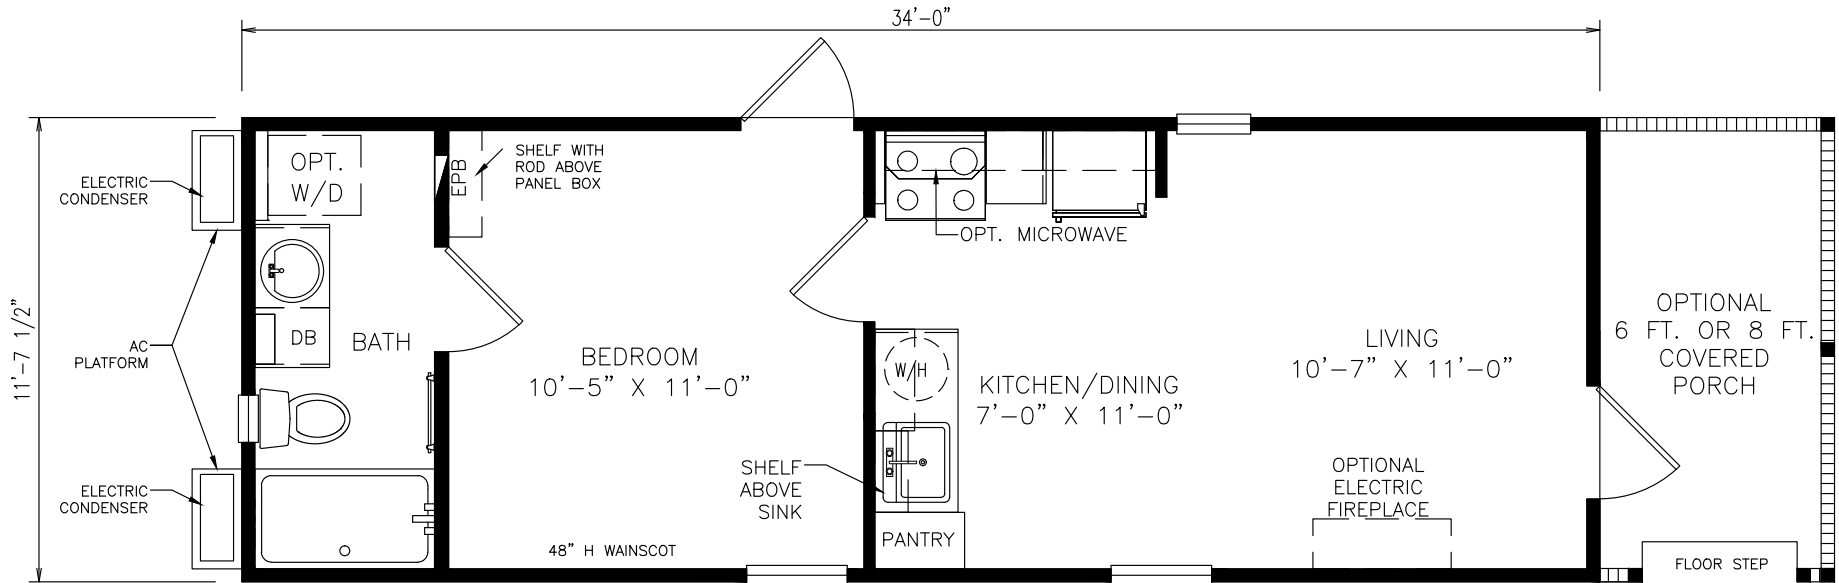

# Nadine

Select Series - Single Section

395 SQ. FT. (Approximate) 1 Bedroom, 1 Bath

Last Updated: 6-1-22

**FACTORY SELECT HOMES**  
 4455 N. Stockton Hill Rd.  
 Kingman, AZ 86409

**FactorySelectMH.com | 1-800-965-3641**