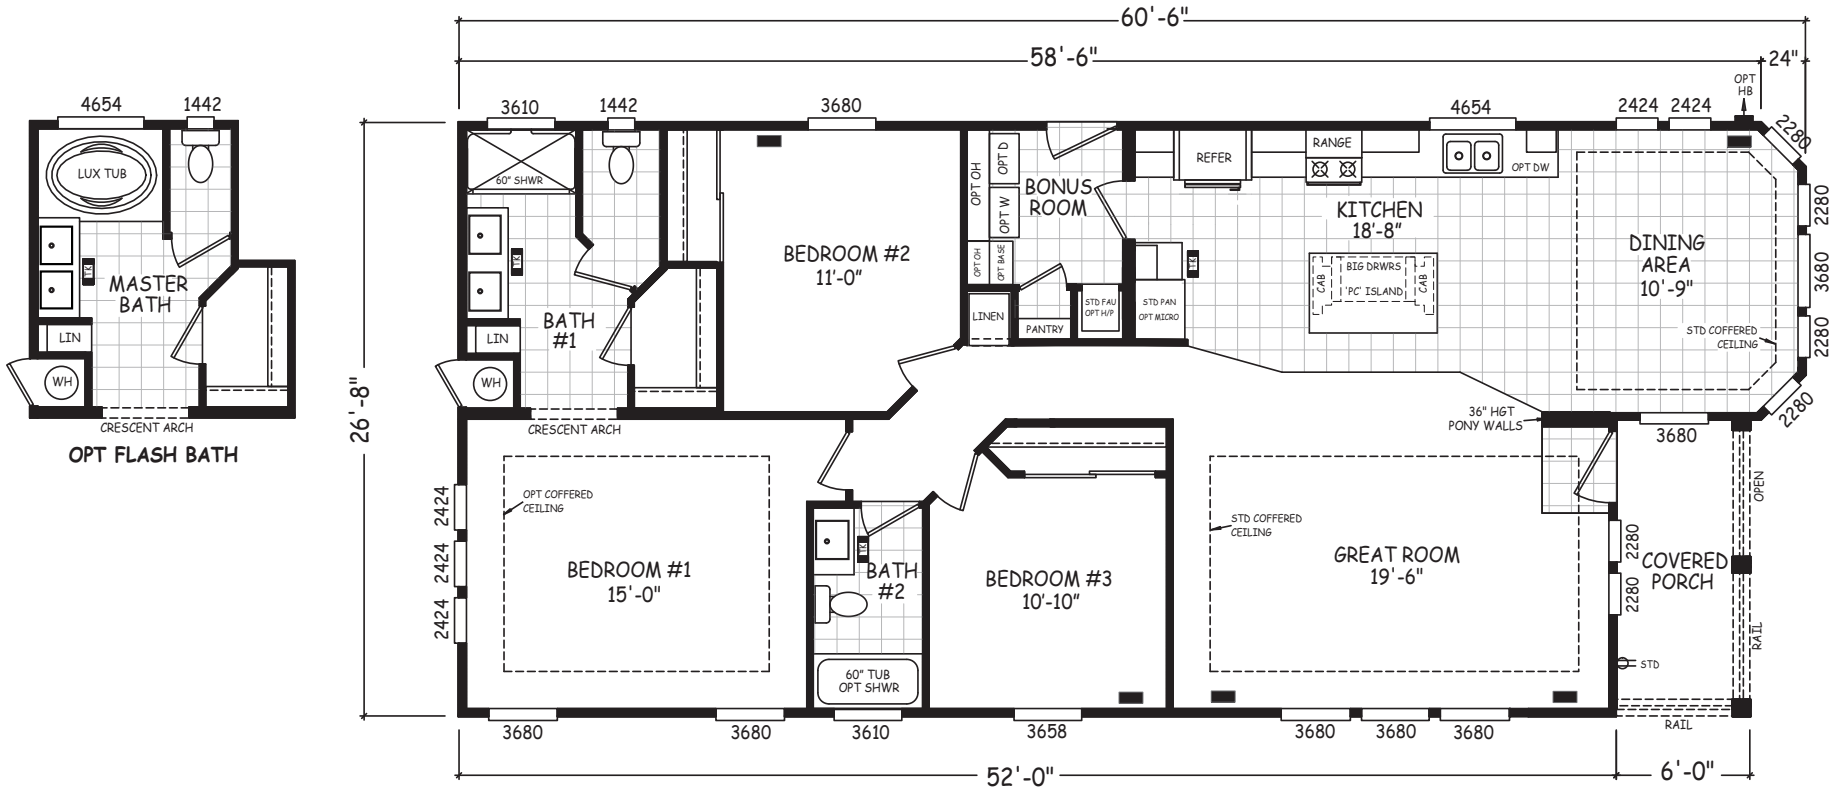

## Pacifica Series

1,576 SQ. FT. (Approximate) 3 Bedroom, 2 Bath

Last Updated: 8-22-22

**FACTORY SELECT HOMES**  
 4455 N. Stockton Hill Rd.  
 Kingman, AZ 86409

**FactorySelectMH.com | 1-800-965-3641**

**IMPORTANT:** Alta Cima Corp reserves the right to modify, cancel or substitute products or features of this event at any time without prior notice or obligation. Pictures and other promotional materials are representative and may depict or contain floor plans, square footages, elevations, options, upgrades, extra design features, decorations, floor coverings, specialty light fixtures, custom paint and wall coverings, window treatments, landscaping, sound and alarm systems, furnishings, appliances, and other designer/decorator features and amenities that are not included as part of the home and/or may not be available at all locations. Home, pricing and community information is subject to change, and homes to prior sale, at any time without notice or obligation. ©2020 Alta Cima Corp. All rights reserved.