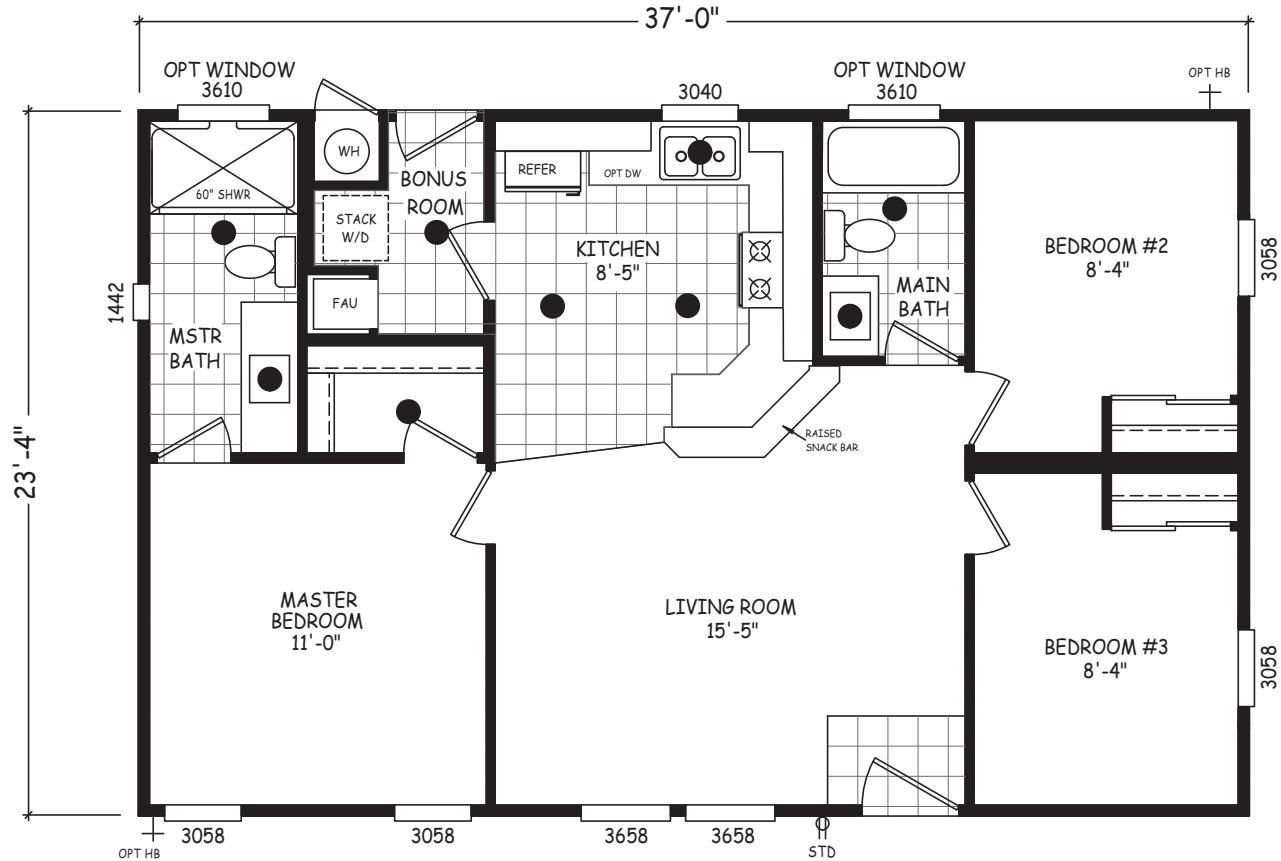

Morley

Edge Series

863 SQ. FT. (Approximate) 3 Bedroom, 2 Bath

Last Updated: 7-24-24

FACTORY SELECT HOMES

4455 N. Stockton Hill Rd.
Kingman, AZ 86409

FactorySelectMH.com | 1-800-965-3641

IMPORTANT: Alta Cima Corp reserves the right to modify, cancel or substitute products or features of this event at any time without prior notice or obligation. Pictures and other promotional materials are representative and may depict or contain floor plans, square footages, elevations, options, upgrades, extra design features, decorations, floor coverings, specialty light fixtures, custom paint and wall coverings, window treatments, landscaping, sound and alarm systems, furnishings, appliances, and other designer/decorator features and amenities that are not included as part of the home and/or may not be available at all locations. Home, pricing and community information is subject to change, and homes to prior sale, at any time without notice or obligation. ©2020 Alta Cima Corp. All rights reserved.