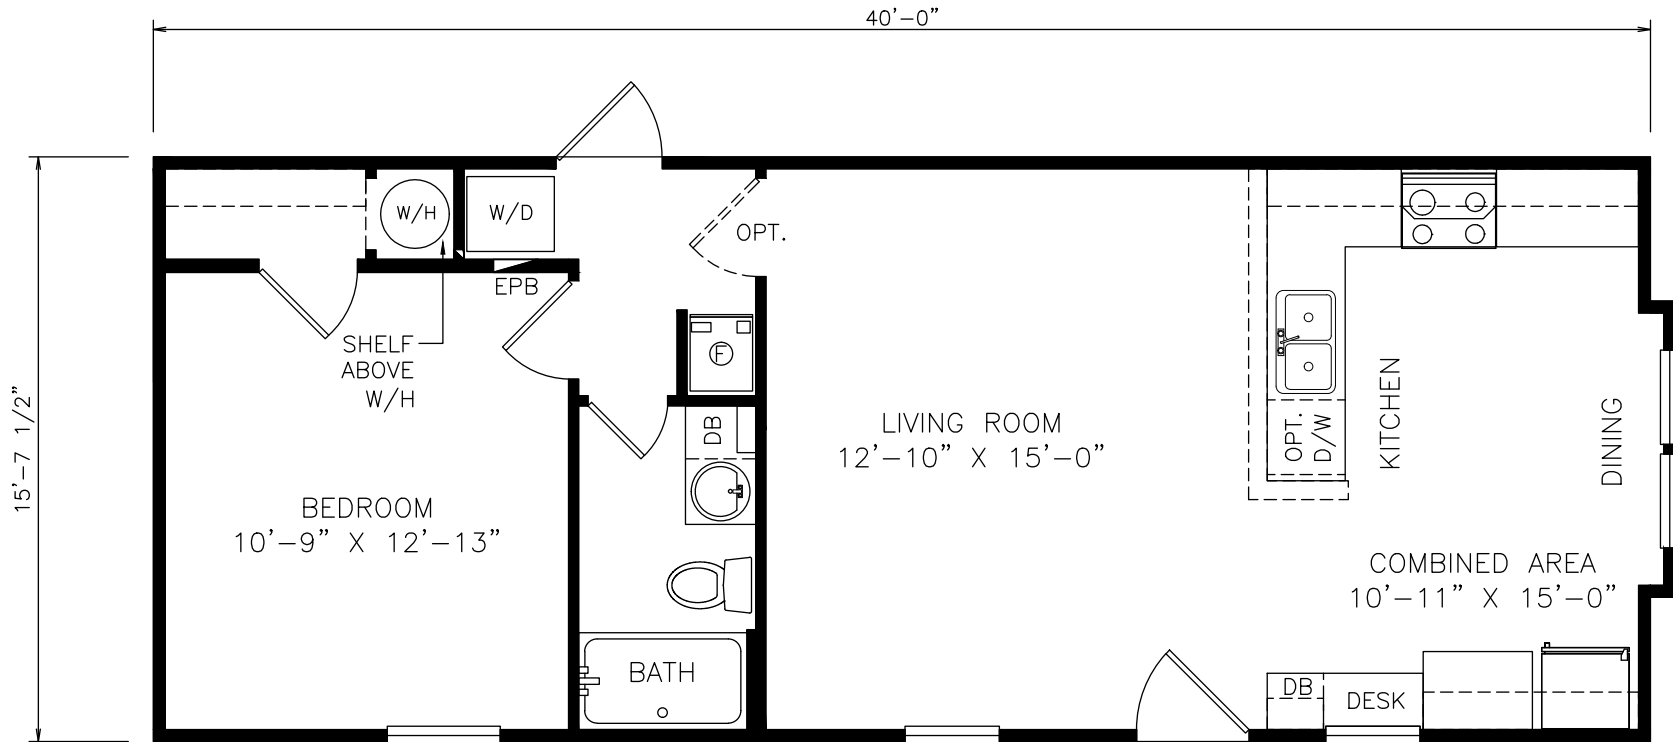

Millcreek

Heritage Series - Single Section

634 SQ. FT. (Approximate) 1 Bedroom, 1 Bath

Last Updated: 6-28-21

FACTORY SELECT HOMES
4455 N. Stockton Hill Rd.
Kingman, AZ 86409

FactorySelectMH.com | 1-800-965-3641