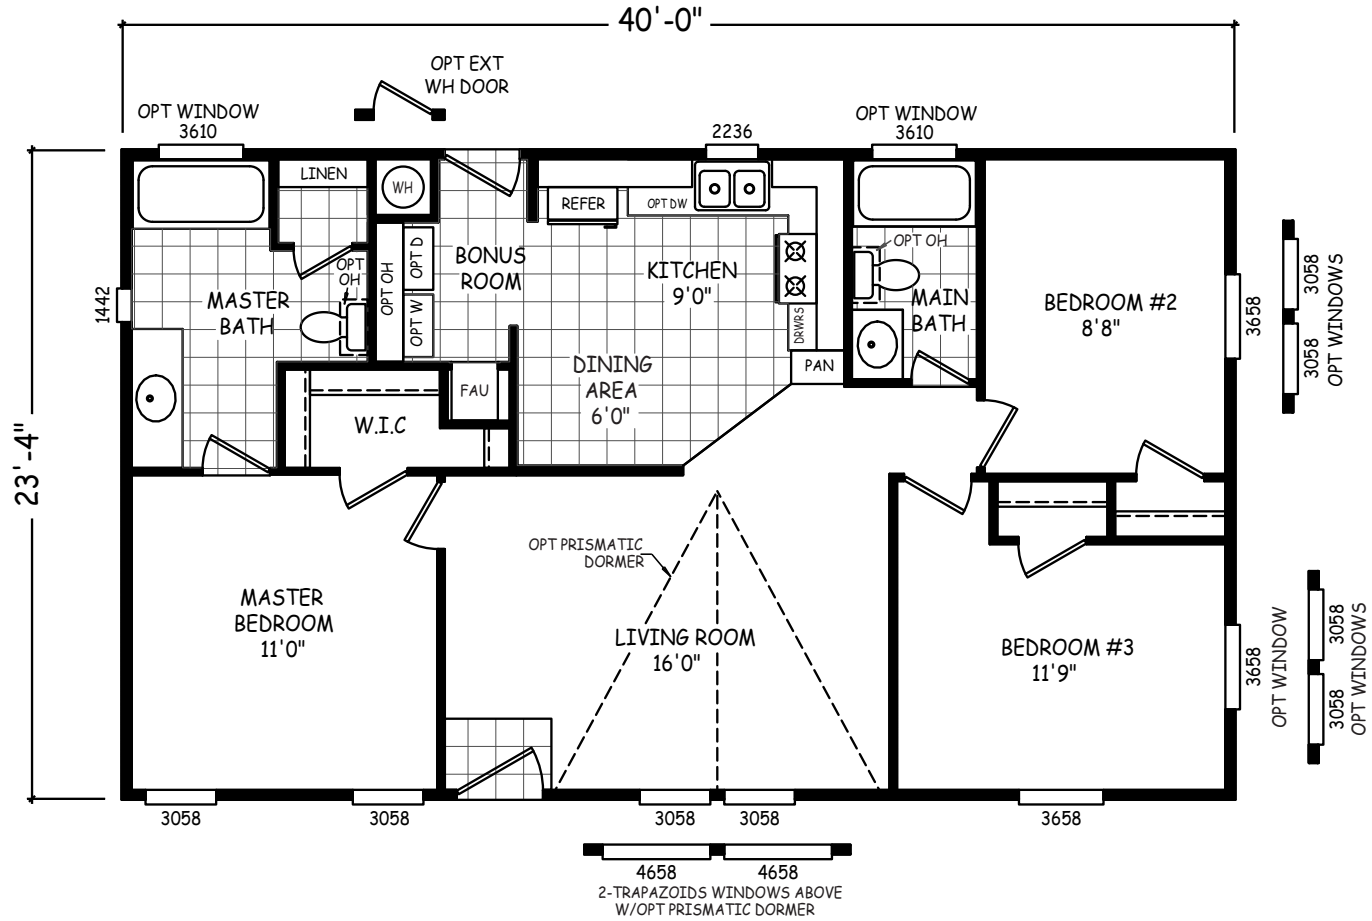

Mertens

GS Series

933 SQ. FT. (Approximate) 3 Bedrooms, 2 Baths

Last Updated: 4-28-22

FACTORY SELECT HOMES
 4455 N. Stockton Hill Rd.
 Kingman, AZ 86409

FactorySelectMH.com | 1-800-965-3641

IMPORTANT: Alta Cima Corp reserves the right to modify, cancel or substitute products or features of this event at any time without prior notice or obligation. Pictures and other promotional materials are representative and may depict or contain floor plans, square footages, elevations, options, upgrades, extra design features, decorations, floor coverings, specialty light fixtures, custom paint and wall coverings, window treatments, landscaping, sound and alarm systems, furnishings, appliances, and other designer/decorator features and amenities that are not included as part of the home and/or may not be available at all locations. Home, pricing and community information is subject to change, and homes to prior sale, at any time without notice or obligation. ©2020 Alta Cima Corp. All rights reserved.