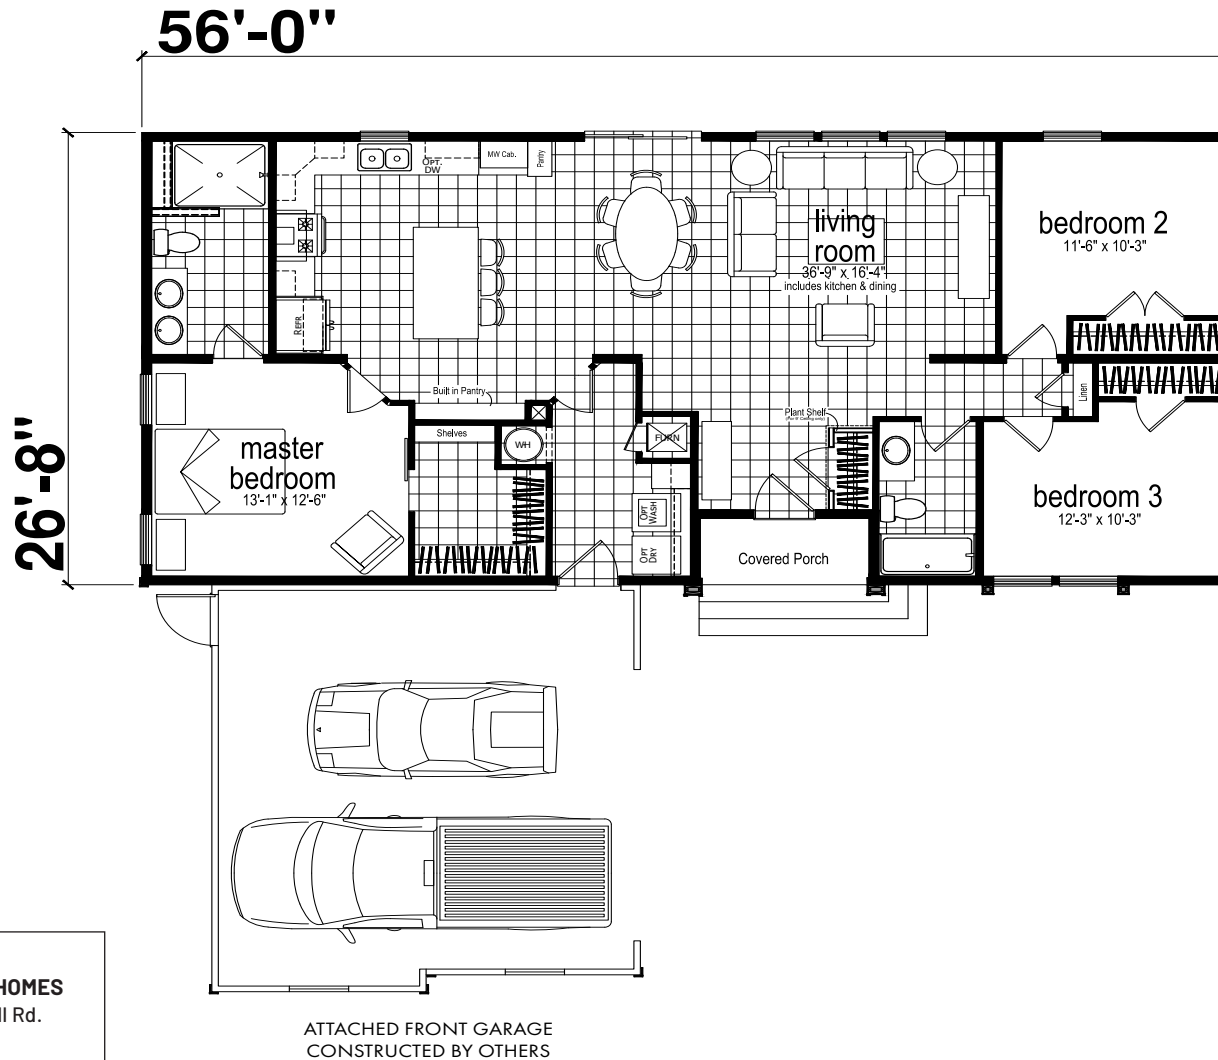

Meca

Genesis Series

1,459 SQ. FT. (Approximate) 3 Bedroom, 2 Bath

Last Updated: 11-6-20

FACTORY SELECT HOMES
4455 N. Stockton Hill Rd.
Kingman, AZ 86409

ATTACHED FRONT GARAGE
CONSTRUCTED BY OTHERS

FactorySelectMH.com | 1-800-965-3641