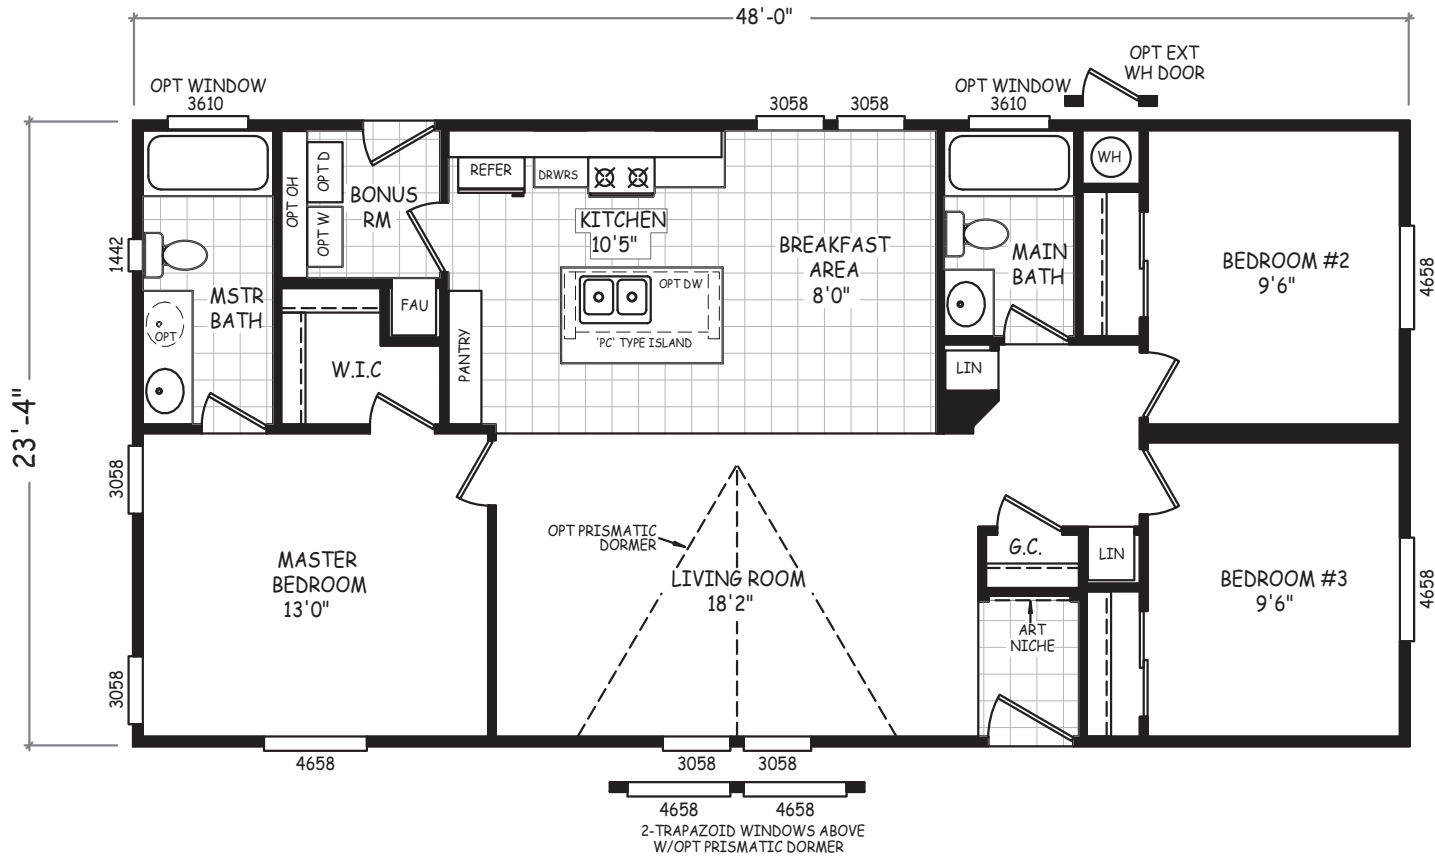

Malia

FS Series

1,120 SQ. FT. (Approximate) 3 Bedroom, 2 Bath

Last Updated: 12-16-20

FACTORY SELECT HOMES
 4455 N. Stockton Hill Rd.
 Kingman, AZ 86409

FactorySelectMH.com | 1-800-965-3641

IMPORTANT: Alta Cima Corp reserves the right to modify, cancel or substitute products or features of this event at any time without prior notice or obligation. Pictures and other promotional materials are representative and may depict or contain floor plans, square footages, elevations, options, upgrades, extra design features, decorations, floor coverings, specialty light fixtures, custom paint and wall coverings, window treatments, landscaping, sound and alarm systems, furnishings, appliances, and other designer/decorator features and amenities that are not included as part of the home and/or may not be available at all locations. Home, pricing and community information is subject to change, and homes to prior sale, at any time without notice or obligation. ©2020 Alta Cima Corp. All rights reserved.