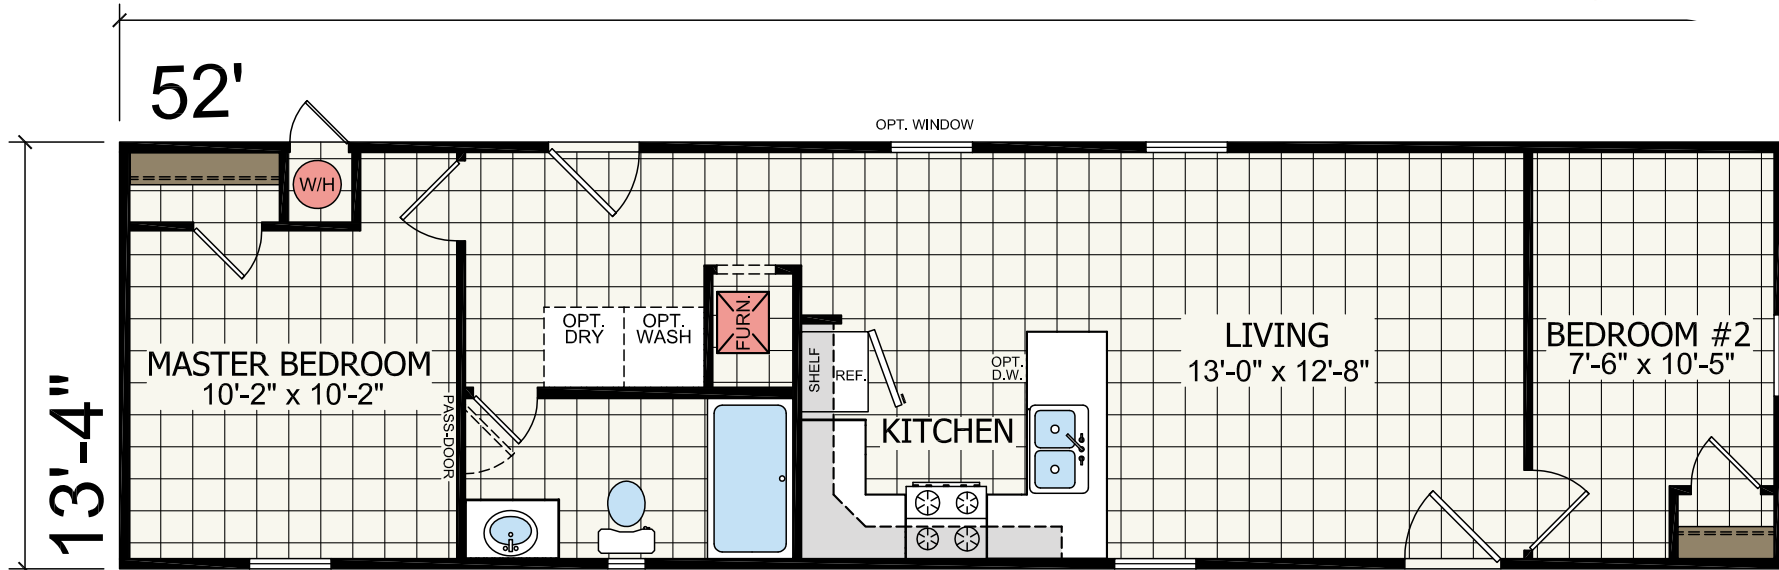

# Magma

Foundation Series

693 SQ. FT. (Approximate) 2 Bedrooms, 2 Baths

Last Updated: 10-14-20

FACTORY SELECT HOMES  
4455 N. Stockton Hill Rd.  
Kingman, AZ 86409

FactorySelectMH.com | 1-800-965-3641

IMPORTANT: Alta Cima Corp reserves the right to modify, cancel or substitute products or features of this event at any time without prior notice or obligation. Pictures and other promotional materials are representative and may depict or contain floor plans, square footages, elevations, options, upgrades, extra design features, decorations, floor coverings, specialty light fixtures, custom paint and wall coverings, window treatments, landscaping, sound and alarm systems, furnishings, appliances, and other designer/decorator features and amenities that are not included as part of the home and/or may not be available at all locations. Home, pricing and community information is subject to change, and homes to prior sale, at any time without notice or obligation. ©2020 Alta Cima Corp. All rights reserved.