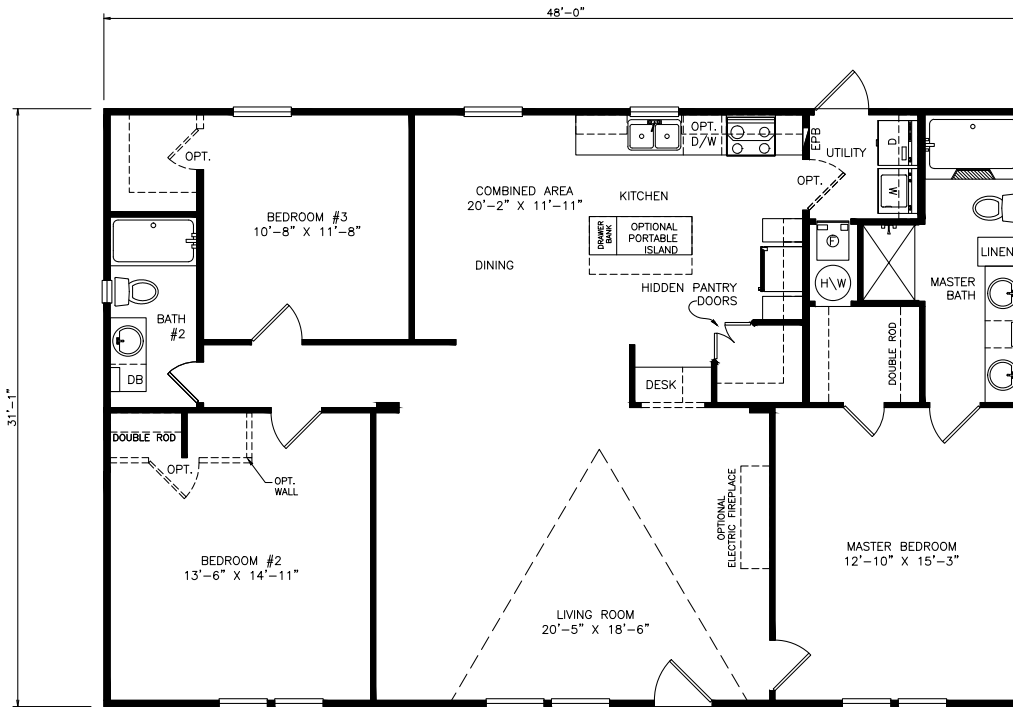

Magellan

Select Series - Multi Section

1,497 SQ. FT. (Approximate) 3 Bedrooms, 2 Baths

Last Updated: 6-28-21

FACTORY SELECT HOMES

4455 N. Stockton Hill Rd.
Kingman, AZ 86409

FactorySelectMH.com | 1-800-965-3641