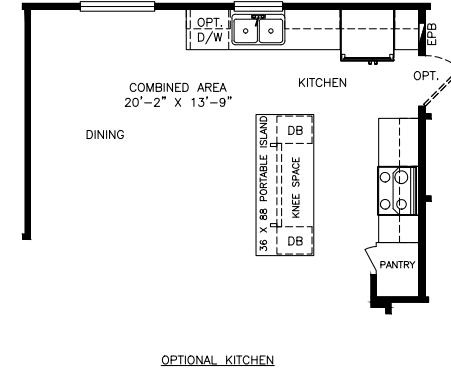

Magellan

Select Series - Multi Section

1,497 SQ. FT. (Approximate) 3 Bedrooms, 2 Baths

Last Updated: 6-28-21

FACTORY SELECT HOMES

4455 N. Stockton Hill Rd.
Kingman, AZ 86409

FactorySelectMH.com | 1-800-965-3641