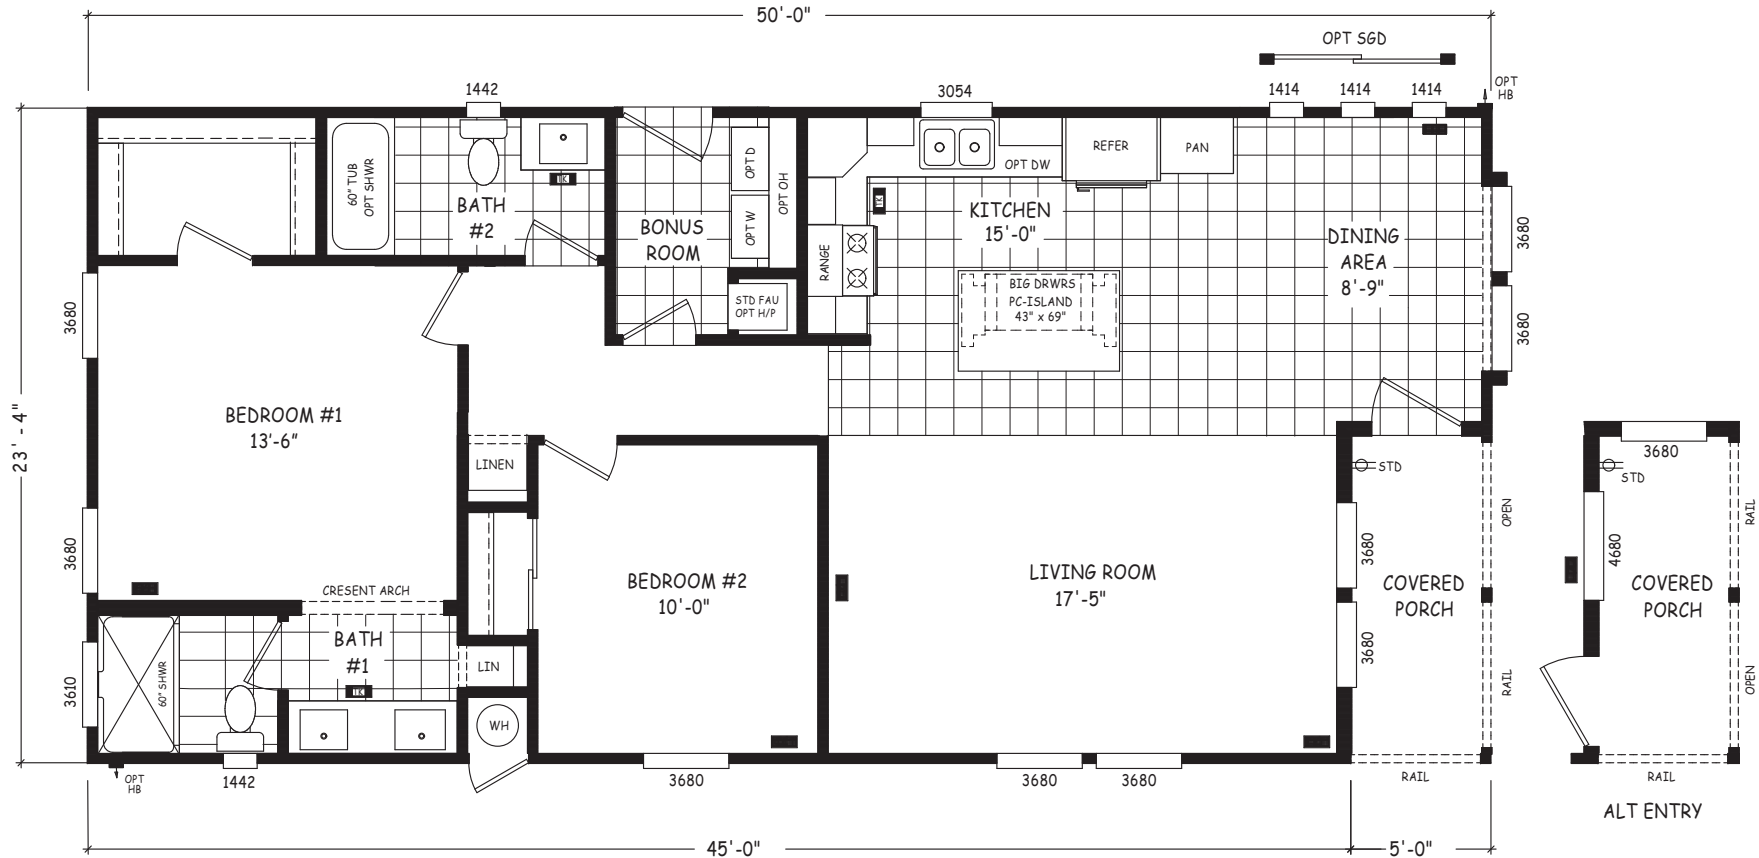

# Longmont

Pinnacle Series

1,172 SQ. FT. (Approximate) 2 Bedroom, 2 Bath

Last Updated: 8-22-22

**FACTORY SELECT HOMES**  
 4455 N. Stockton Hill Rd.  
 Kingman, AZ 86409

**FactorySelectMH.com | 1-800-965-3641**