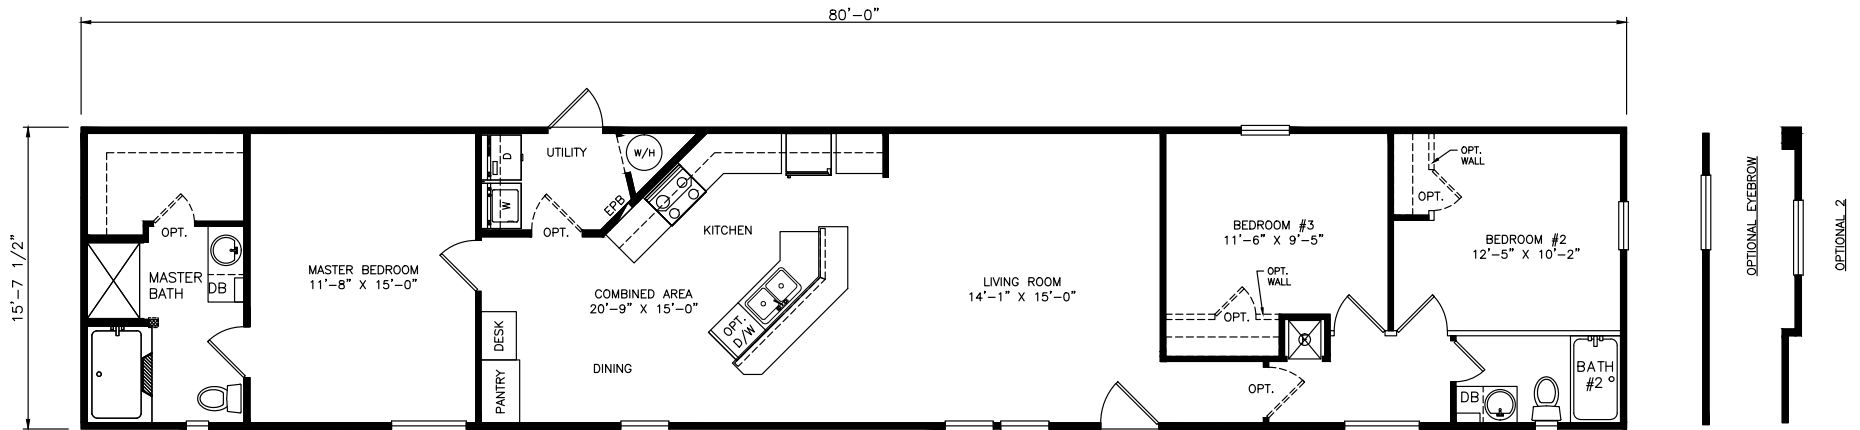

Keystone

Heritage Series - Single Section

1,256 SQ. FT. (Approximate) 3 Bedrooms, 2 Baths

Last Updated: 6-28-21

FACTORY SELECT HOMES
 4455 N. Stockton Hill Rd.
 Kingman, AZ 86409

FactorySelectMH.com | 1-800-965-3641