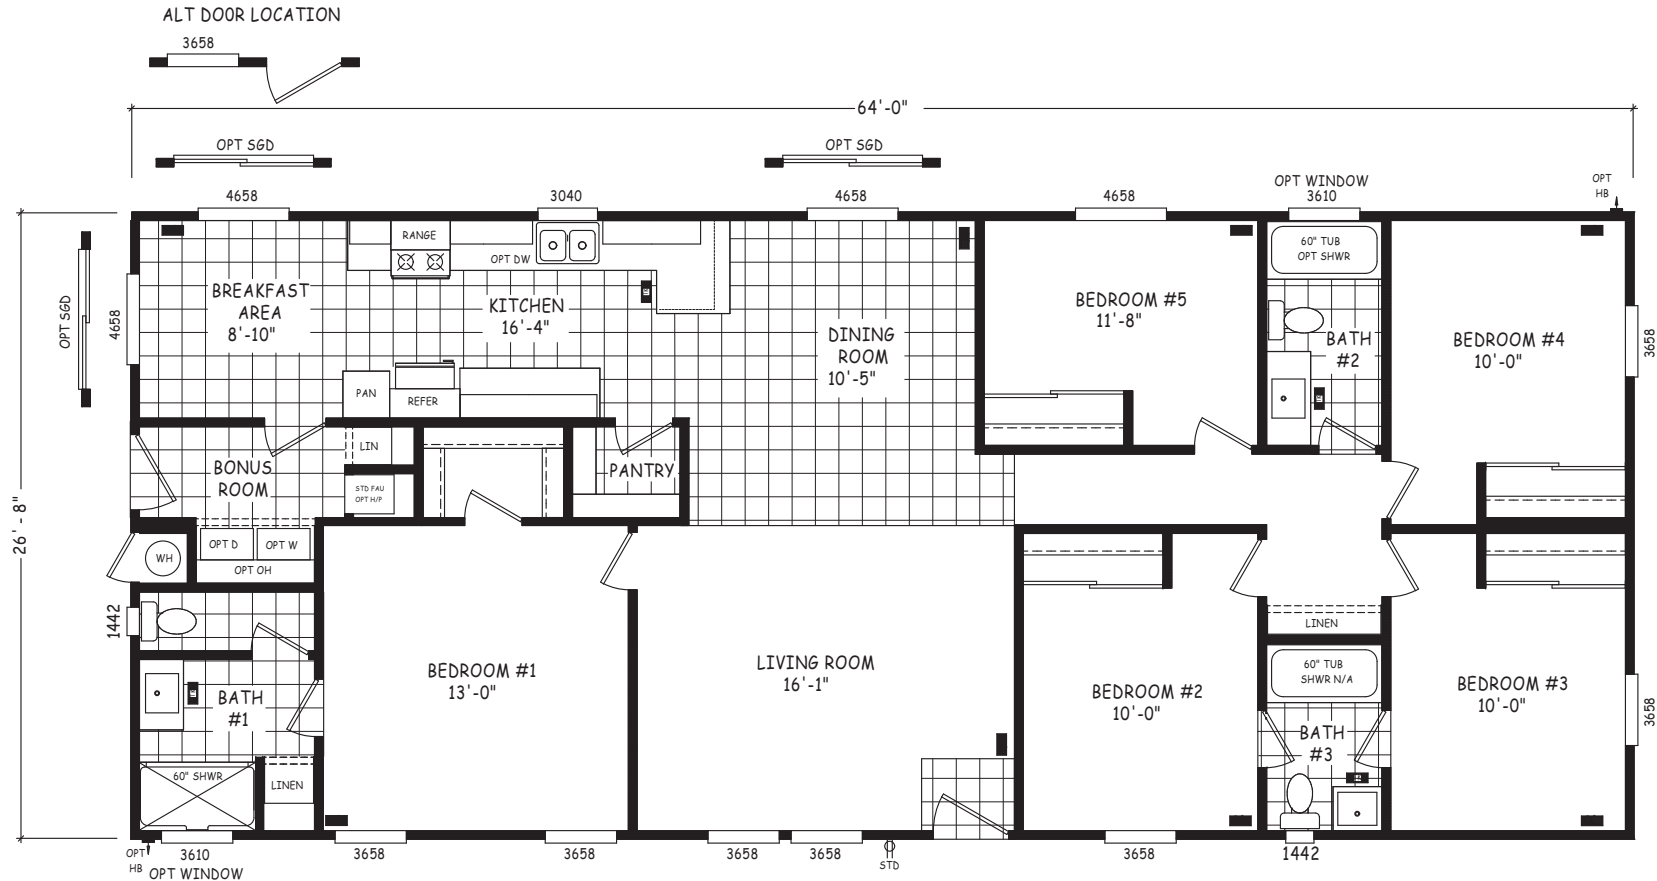

Kash

Edge Series

1,707 SQ. FT. (Approximate) 5 Bedroom, 3 Bath

Last Updated: 8-22-22

FACTORY SELECT HOMES

4455 N. Stockton Hill Rd.
Kingman, AZ 86409

FactorySelectMH.com | 1-800-965-3641

IMPORTANT: Alta Cima Corp reserves the right to modify, cancel or substitute products or features of this event at any time without prior notice or obligation. Pictures and other promotional materials are representative and may depict or contain floor plans, square footages, elevations, options, upgrades, extra design features, decorations, floor coverings, specialty light fixtures, custom paint and wall coverings, window treatments, landscaping, sound and alarm systems, furnishings, appliances, and other designer/decorator features and amenities that are not included as part of the home and/or may not be available at all locations. Home, pricing and community information is subject to change, and homes to prior sale, at any time without notice or obligation. ©2020 Alta Cima Corp. All rights reserved.