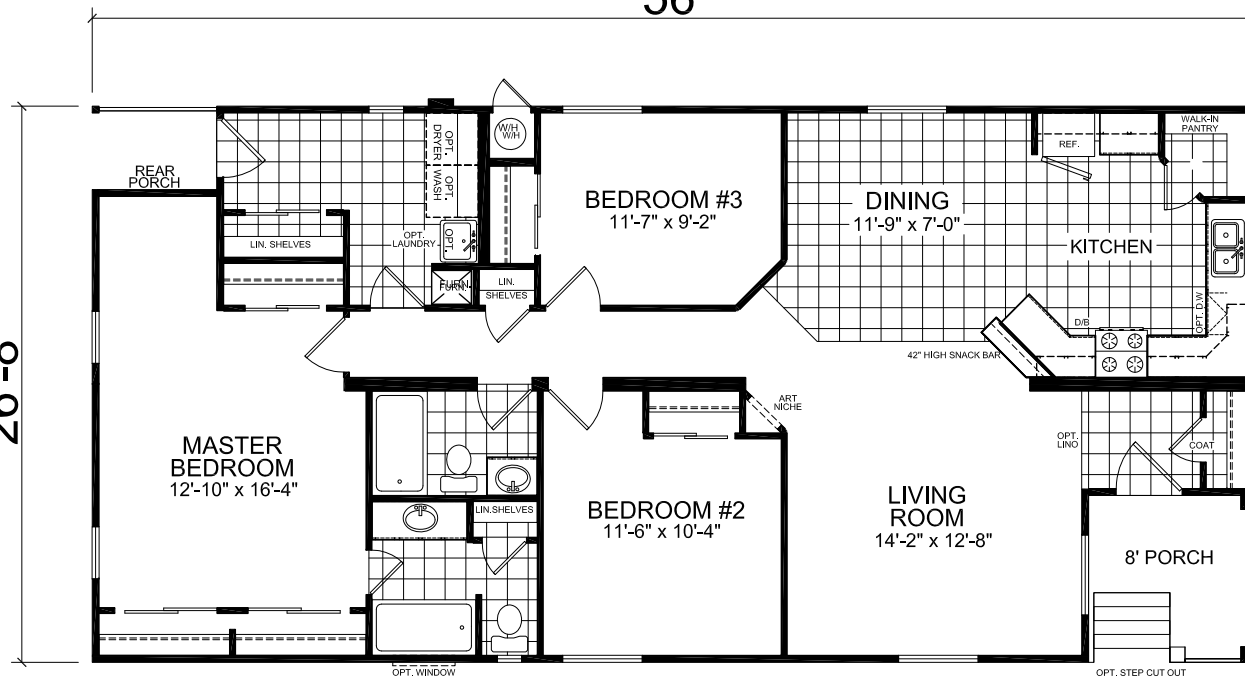

Kaiser

Creekside Manor Series

1,493 SQ. FT. (Approximate) 3 Bedrooms, 2 Baths

Last Updated: 10-13-20

OPT. MASTER BATH W/48" SHOWER

OPT. RETREAT

56'

26'-8"