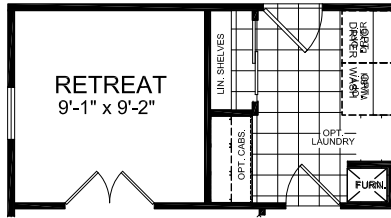

Kaiser

Creekside Manor Series

1,493 SQ. FT. (Approximate) 3 Bedrooms, 2 Baths

Last Updated: 10-13-20

OPT. MASTER BATH W/48" SHOWER

OPT. RETREAT

56'

26'-8"

OPT. BOX BAY

FACTORY SELECT HOMES
4455 N. Stockton Hill Rd.
Kingman, AZ 86409

FactorySelectMH.com | 1-800-965-3641

IMPORTANT: Alta Cima Corp reserves the right to modify, cancel or substitute products or features of this event at any time without prior notice or obligation. Pictures and other promotional materials are representative and may depict or contain floor plans, square footages, elevations, options, upgrades, extra design features, decorations, floor coverings, specialty light fixtures, custom paint and wall coverings, window treatments, landscaping, sound and alarm systems, furnishings, appliances, and other designer/decorator features and amenities that are not included as part of the home and/or may not be available at all locations. Home, pricing and community information is subject to change, and homes to prior sale, at any time without notice or obligation. ©2020 Alta Cima Corp. All rights reserved.