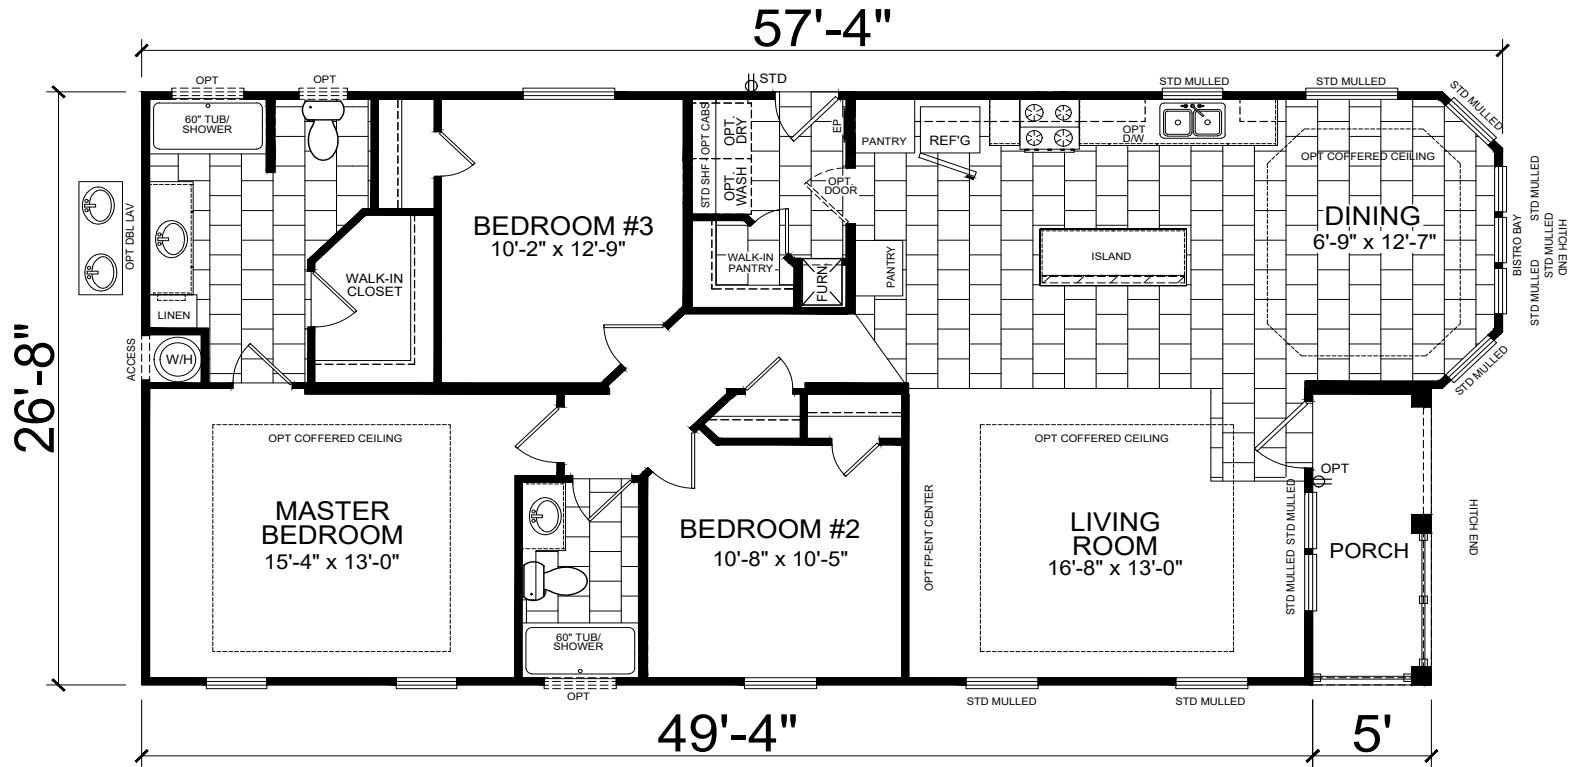

Hyatt

American Freedom Series

1,417 SQ. FT. (Approximate) 3 Bedroom, 2 Bath

Last Updated: 11-6-20

FACTORY SELECT HOMES

4455 N. Stockton Hill Rd.
Kingman, AZ 86409

FactorySelectMH.com | 1-800-965-3641

IMPORTANT: Alta Cima Corp reserves the right to modify, cancel or substitute products or features of this event at any time without prior notice or obligation. Pictures and other promotional materials are representative and may depict or contain floor plans, square footages, elevations, options, upgrades, extra design features, decorations, floor coverings, specialty light fixtures, custom paint and wall coverings, window treatments, landscaping, sound and alarm systems, furnishings, appliances, and other designer/decorator features and amenities that are not included as part of the home and/or may not be available at all locations. Home, pricing and community information is subject to change, and homes to prior sale, at any time without notice or obligation. ©2020 Alta Cima Corp. All rights reserved.