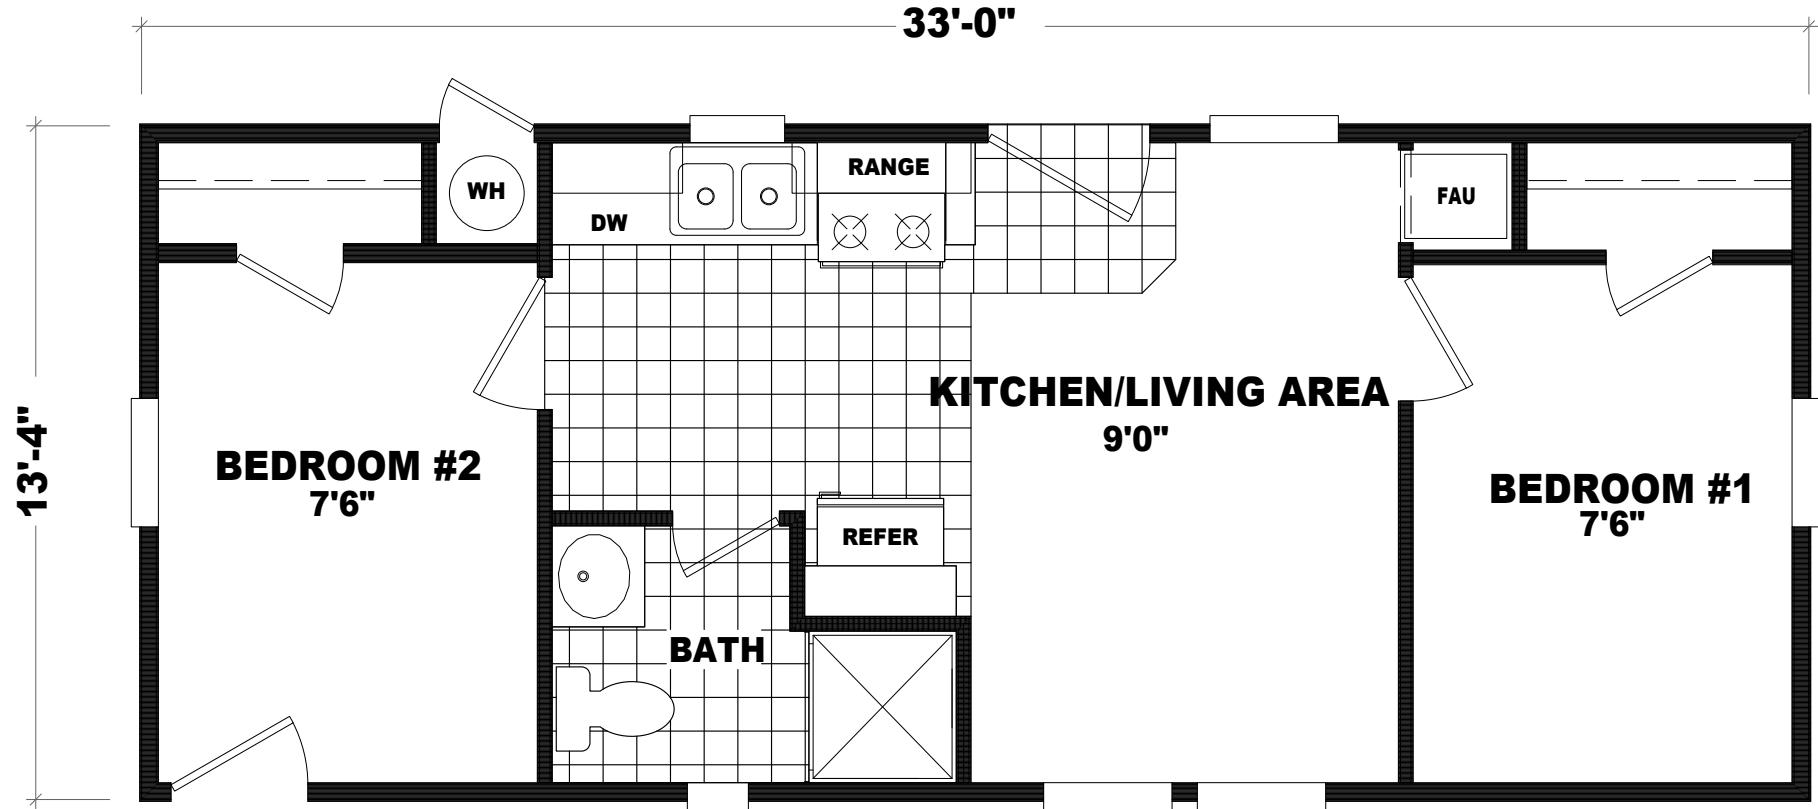

Hoover

GS Series

467 SQ. FT. (Approximate) 2 Bedrooms, 1 Bath

Last Updated: 12-15-20

FACTORY SELECT HOMES

4455 N. Stockton Hill Rd.
Kingman, AZ 86409

FactorySelectMH.com | 1-800-965-3641

IMPORTANT: Alta Cima Corp reserves the right to modify, cancel or substitute products or features of this event at any time without prior notice or obligation. Pictures and other promotional materials are representative and may depict or contain floor plans, square footages, elevations, options, upgrades, extra design features, decorations, floor coverings, specialty light fixtures, custom paint and wall coverings, window treatments, landscaping, sound and alarm systems, furnishings, appliances, and other designer/decorator features and amenities that are not included as part of the home and/or may not be available at all locations. Home, pricing and community information is subject to change, and homes to prior sale, at any time without notice or obligation. ©2020 Alta Cima Corp. All rights reserved.