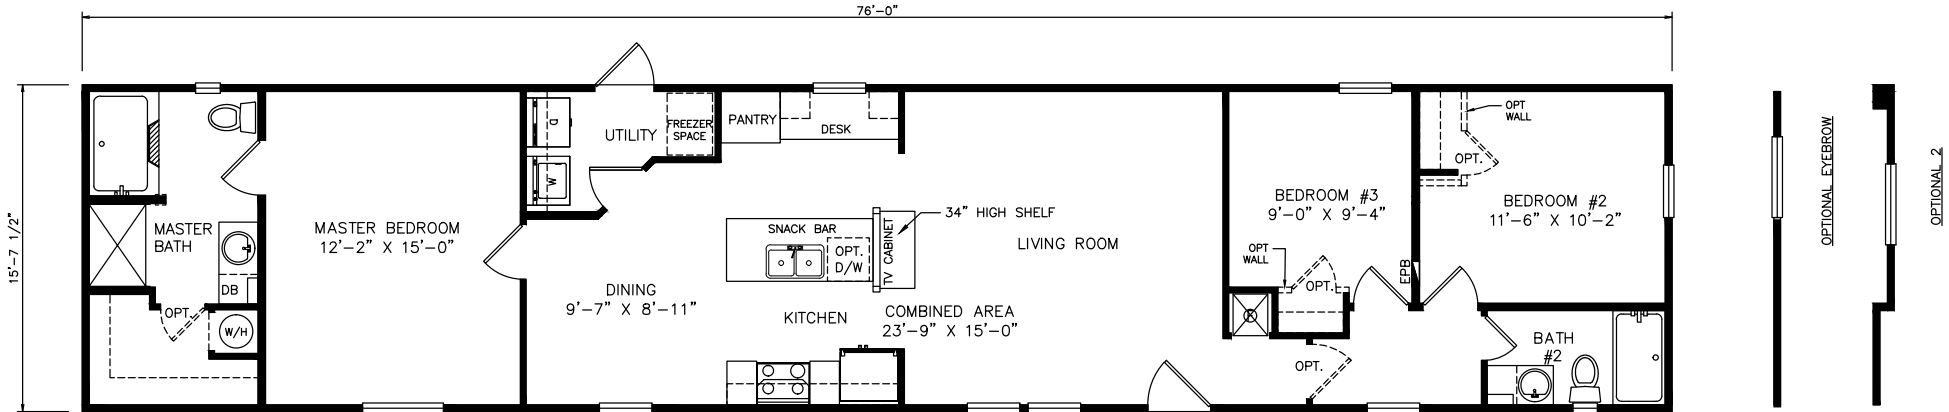

Holden

Classic Series - Single Section

1,193 SQ. FT. (Approximate) 3 Bedrooms, 2 Baths

Last Updated: 6-24-21

FACTORY SELECT HOMES
 4455 N. Stockton Hill Rd.
 Kingman, AZ 86409

FactorySelectMH.com | 1-800-965-3641