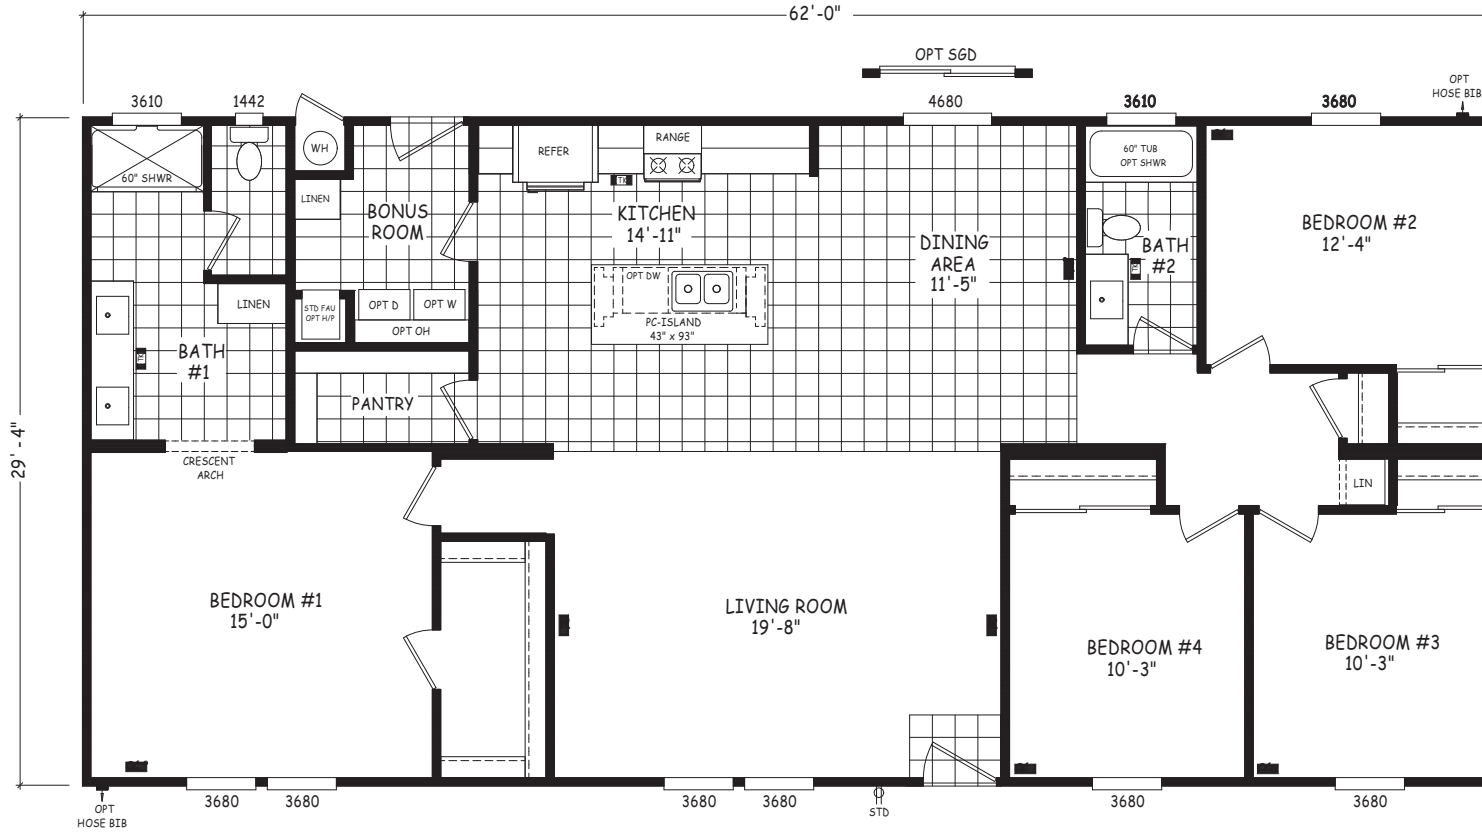

# Hillrose

Pinnacle Series

1,818 SQ. FT. (Approximate) 4 Bedroom, 2 Bath

Last Updated: 8-22-22

**FACTORY SELECT HOMES**

4455 N. Stockton Hill Rd.  
Kingman, AZ 86409

**FactorySelectMH.com | 1-800-965-3641**